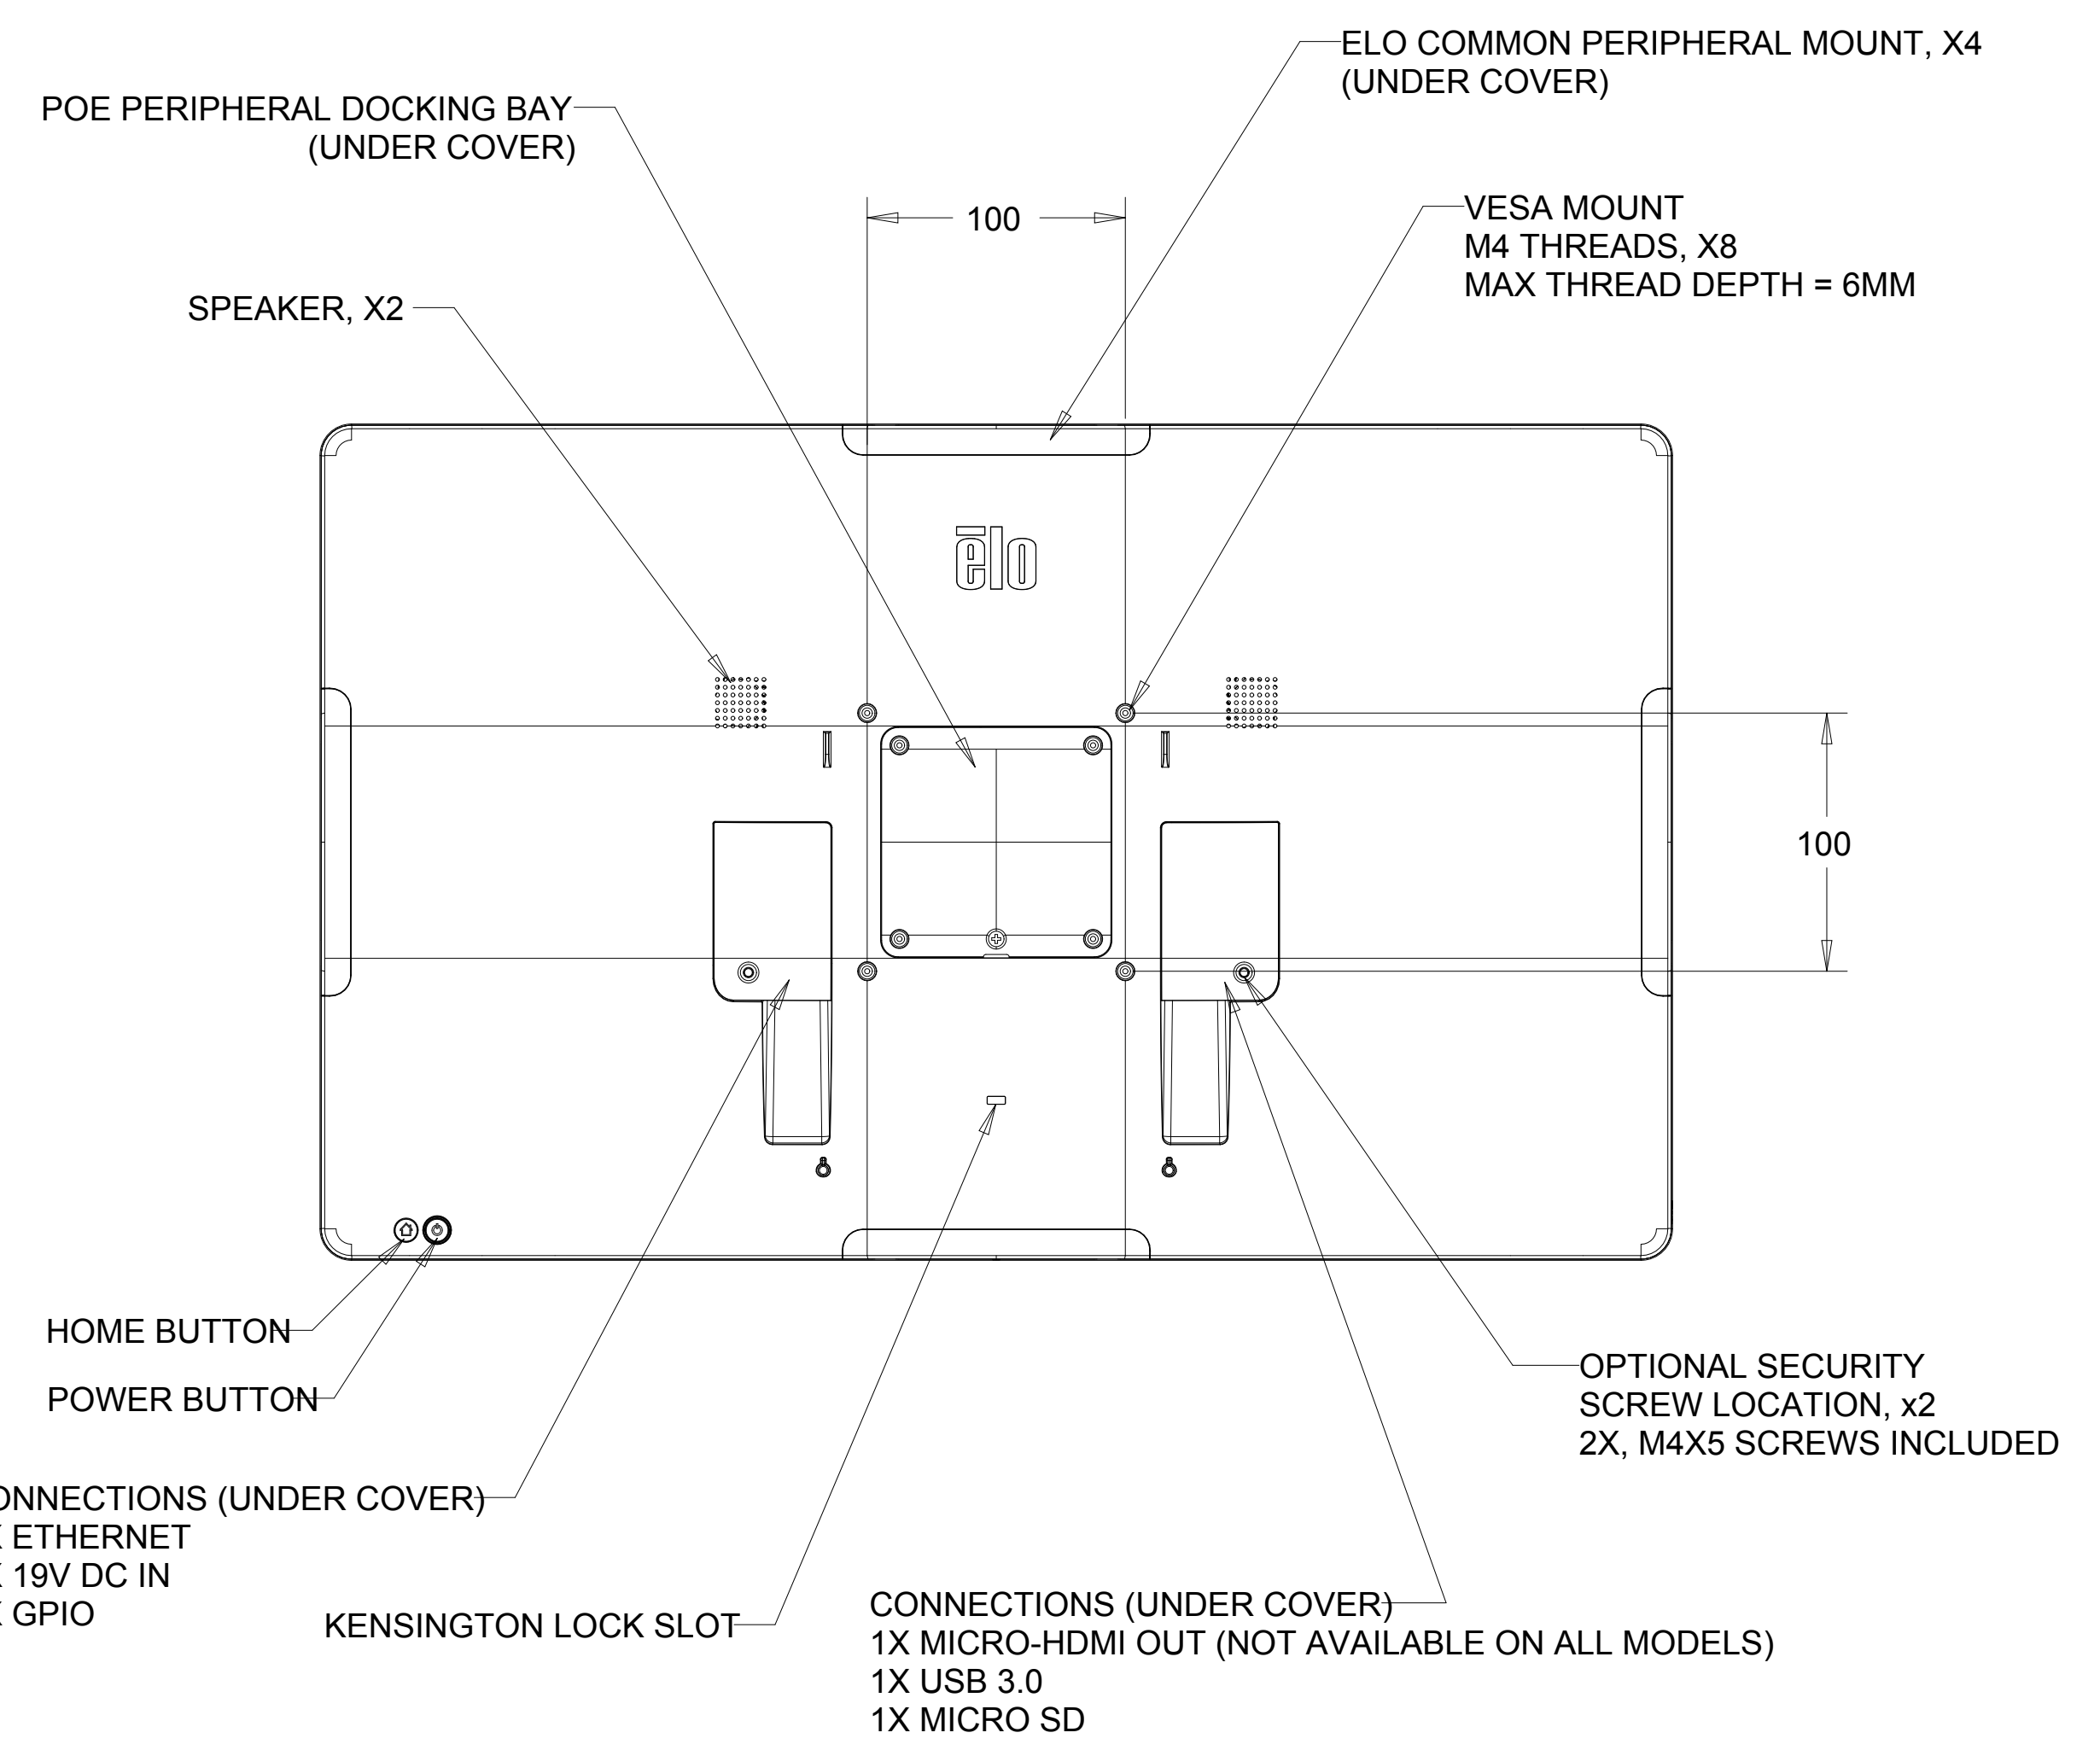

ELO BOLT-DOWN POLE MOUNTS

E047458
E047663
E047864

MOUNTING HOLES

ELO SHELF MOUNT

E043382

MOUNT OPTION FOR MADIX TYPE METAL SHELF

VESA MOUNT

ELO POLE-MOUNT

E045151

DIMENSIONAL DRAWING: 22in AAI02

ELO LOGO

DIMENSIONS ARE IN MILLIMETERS

ELO PERIPHERAL MOUNTING INTERFACE (1 PER SIDE)
(SEE WEBSITE FOR DIMENSIONAL DRAWINGS OF COMPATIBLE PERIPHERALS)

DIMENSIONAL DRAWING: 22in AAI02

POWER OVER ETHERNET (POE) ADAPTER KIT P/N: E615169
(OPTIONAL KIT, PURCHASED SEPARATELY)
POE COVER REMOVED AND POE PERIPHERAL INSTALLED

NOT COMPATIBLE WITH LOW-PROFILE WALLMOUNT (PAGE 4) P/N: E802400

REQUIRES EXTENDED M4 SCREWS INCLUDED WITH POE KIT
SCREWS PASS THROUGH POE MODULE/SPACER INTO ORIGINAL VESA MOUNT