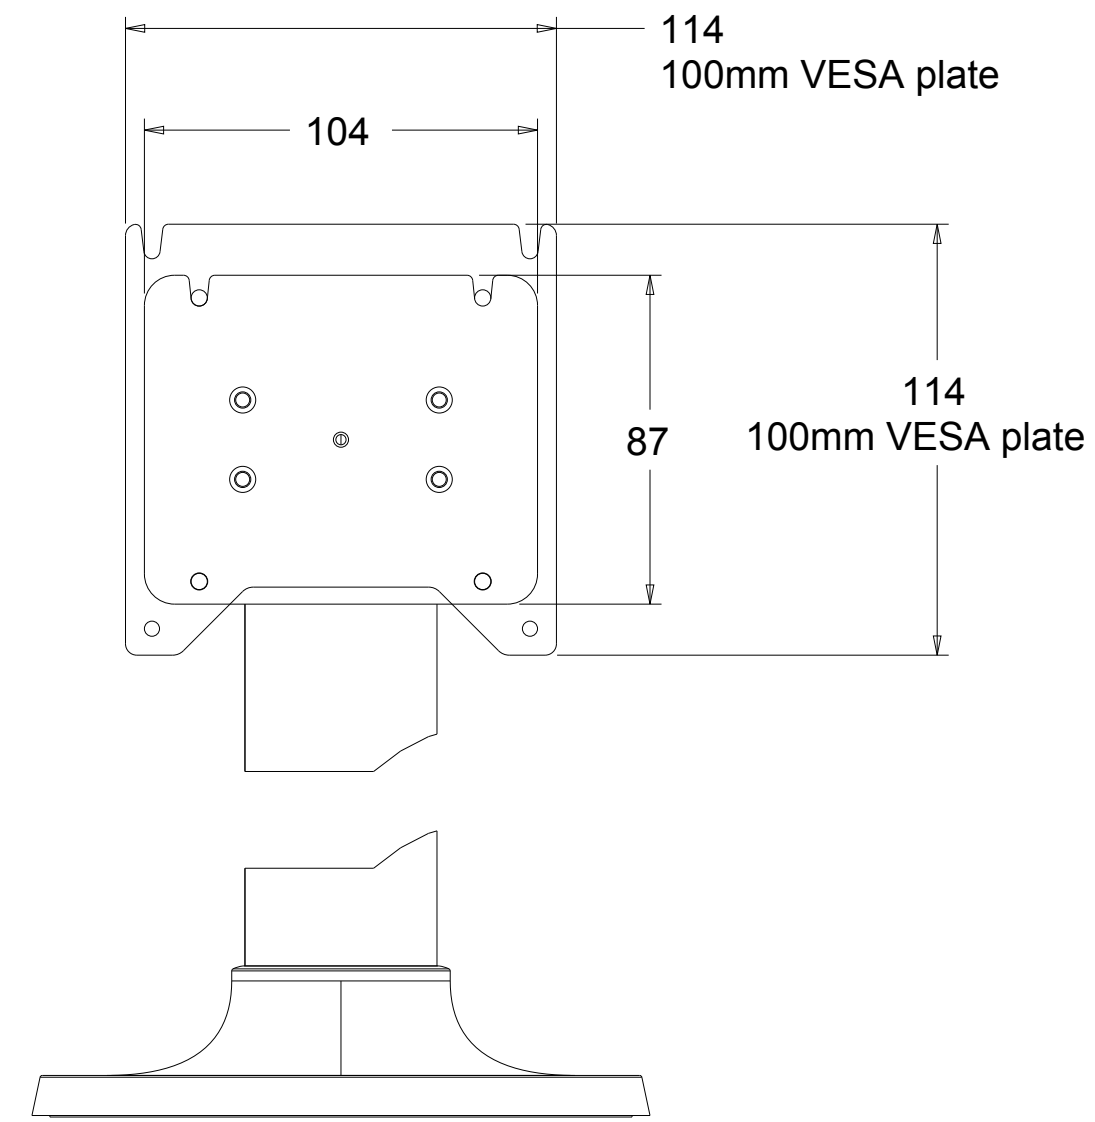

ELO BOLT-DOWN POLE MOUNTS

E047458
E047663
E047864

MOUNTING HOLES

ELO SHELF MOUNT

E043382

MOUNT OPTION FOR MADIX TYPE METAL SHELF

VESA MOUNT

ELO POLE-MOUNT

E045151

DIMENSIONAL DRAWING: 22in AAI02

ELO LOGO

DIMENSIONS ARE IN MILLIMETERS

ELO PERIPHERAL MOUNTING INTERFACE (1 PER SIDE)
(SEE WEBSITE FOR DIMENSIONAL DRAWINGS OF COMPATIBLE PERIPHERALS)

DIMENSIONAL DRAWING: 22in AAI02

POWER OVER ETHERNET (POE) ADAPTER KIT P/N: E615169
(OPTIONAL KIT, PURCHASED SEPARATELY)
POE COVER REMOVED AND POE PERIPHERAL INSTALLED

NOT COMPATIBLE WITH LOW-PROFILE WALLMOUNT (PAGE 4) P/N: E802400

REQUIRES EXTENDED M4 SCREWS INCLUDED WITH POE KIT
SCREWS PASS THROUGH POE MODULE/SPACER INTO ORIGINAL VESA MOUNT

44

DIMENSIONS ARE IN MILLIMETERS

DIMENSIONAL DRAWING: 22in AAI02

LOW-PROFILE WALLMOUNT KIT P/N: E802400
(OPTIONAL KIT, PURCHASED SEPARATELY)
NOT COMPATIBLE WITH POE ADAPTER KIT (PAGE 3) P/N: E615619

DIMENSIONS ARE IN MILLIMETERS