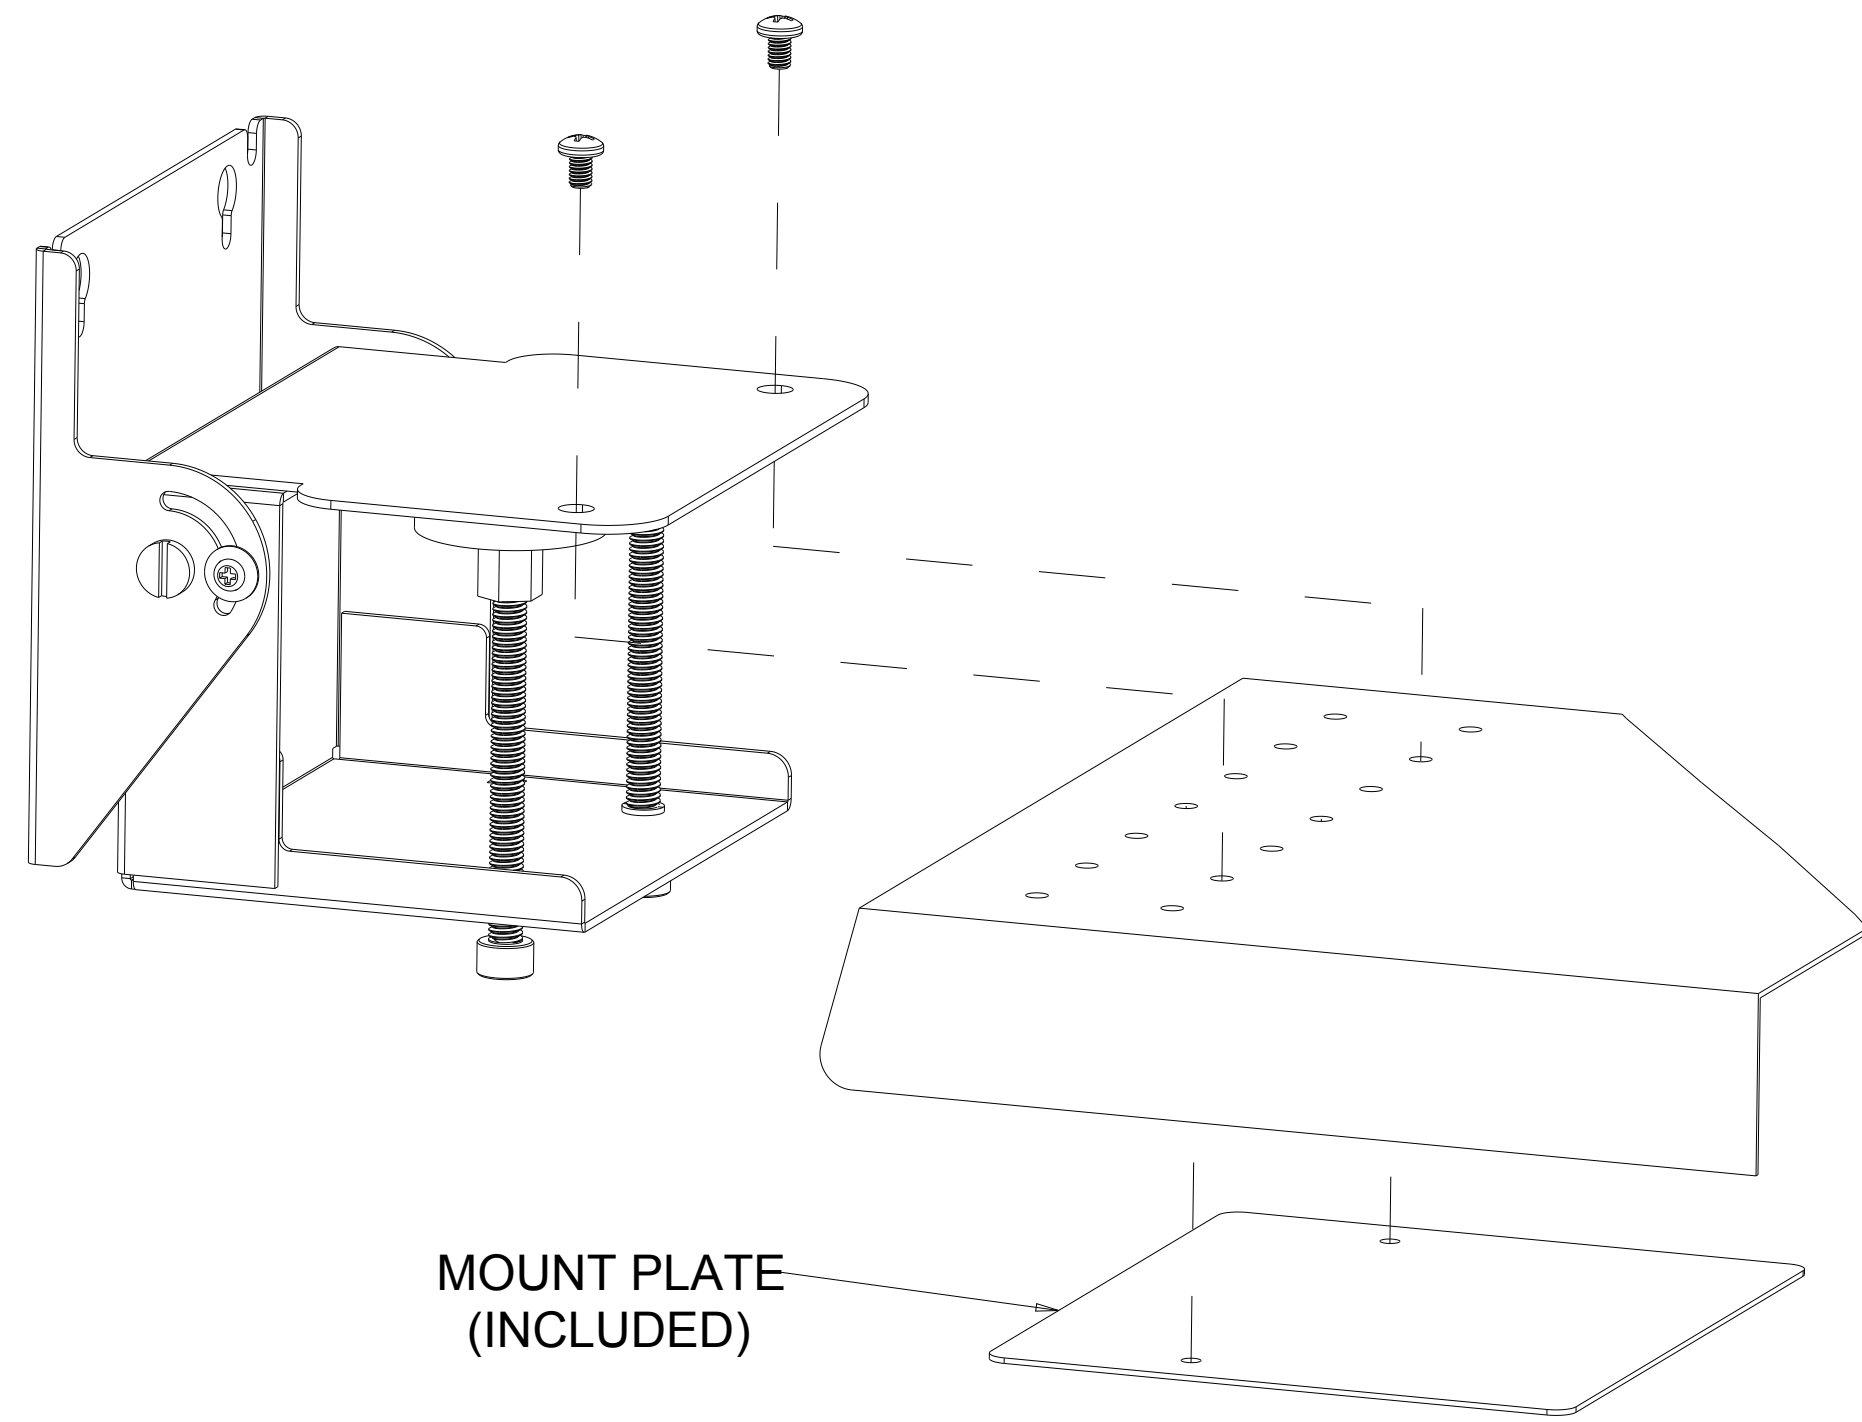

ELO BOLT-DOWN POLE MOUNTS

E047458
E047663
E047864

MOUNTING HOLES

ELO SHELF MOUNT

E043382

MOUNT OPTION FOR MADIX TYPE METAL SHELF

VESA MOUNT

ELO POLE-MOUNT

E045151

DIMENSIONAL DRAWING: 22in AAI02

ELO LOGO

DIMENSIONS ARE IN MILLIMETERS

ELO PERIPHERAL MOUNTING INTERFACE (1 PER SIDE)
(SEE WEBSITE FOR DIMENSIONAL DRAWINGS OF COMPATIBLE PERIPHERALS)

DIMENSIONAL DRAWING: 22in AAI02

POWER OVER ETHERNET (POE) ADAPTER KIT P/N: E615169
(OPTIONAL KIT, PURCHASED SEPARATELY)
POE COVER REMOVED AND POE PERIPHERAL INSTALLED

NOT COMPATIBLE WITH LOW-PROFILE WALLMOUNT (PAGE 4) P/N: E802400

REQUIRES EXTENDED M4 SCREWS INCLUDED WITH POE KIT
SCREWS PASS THROUGH POE MODULE/SPACER INTO ORIGINAL VESA MOUNT

44

DIMENSIONS ARE IN MILLIMETERS

DIMENSIONAL DRAWING: 22in AAI02

LOW-PROFILE WALLMOUNT KIT P/N: E802400
(OPTIONAL KIT, PURCHASED SEPARATELY)
NOT COMPATIBLE WITH POE ADAPTER KIT (PAGE 3) P/N: E615619

DIMENSIONS ARE IN MILLIMETERS