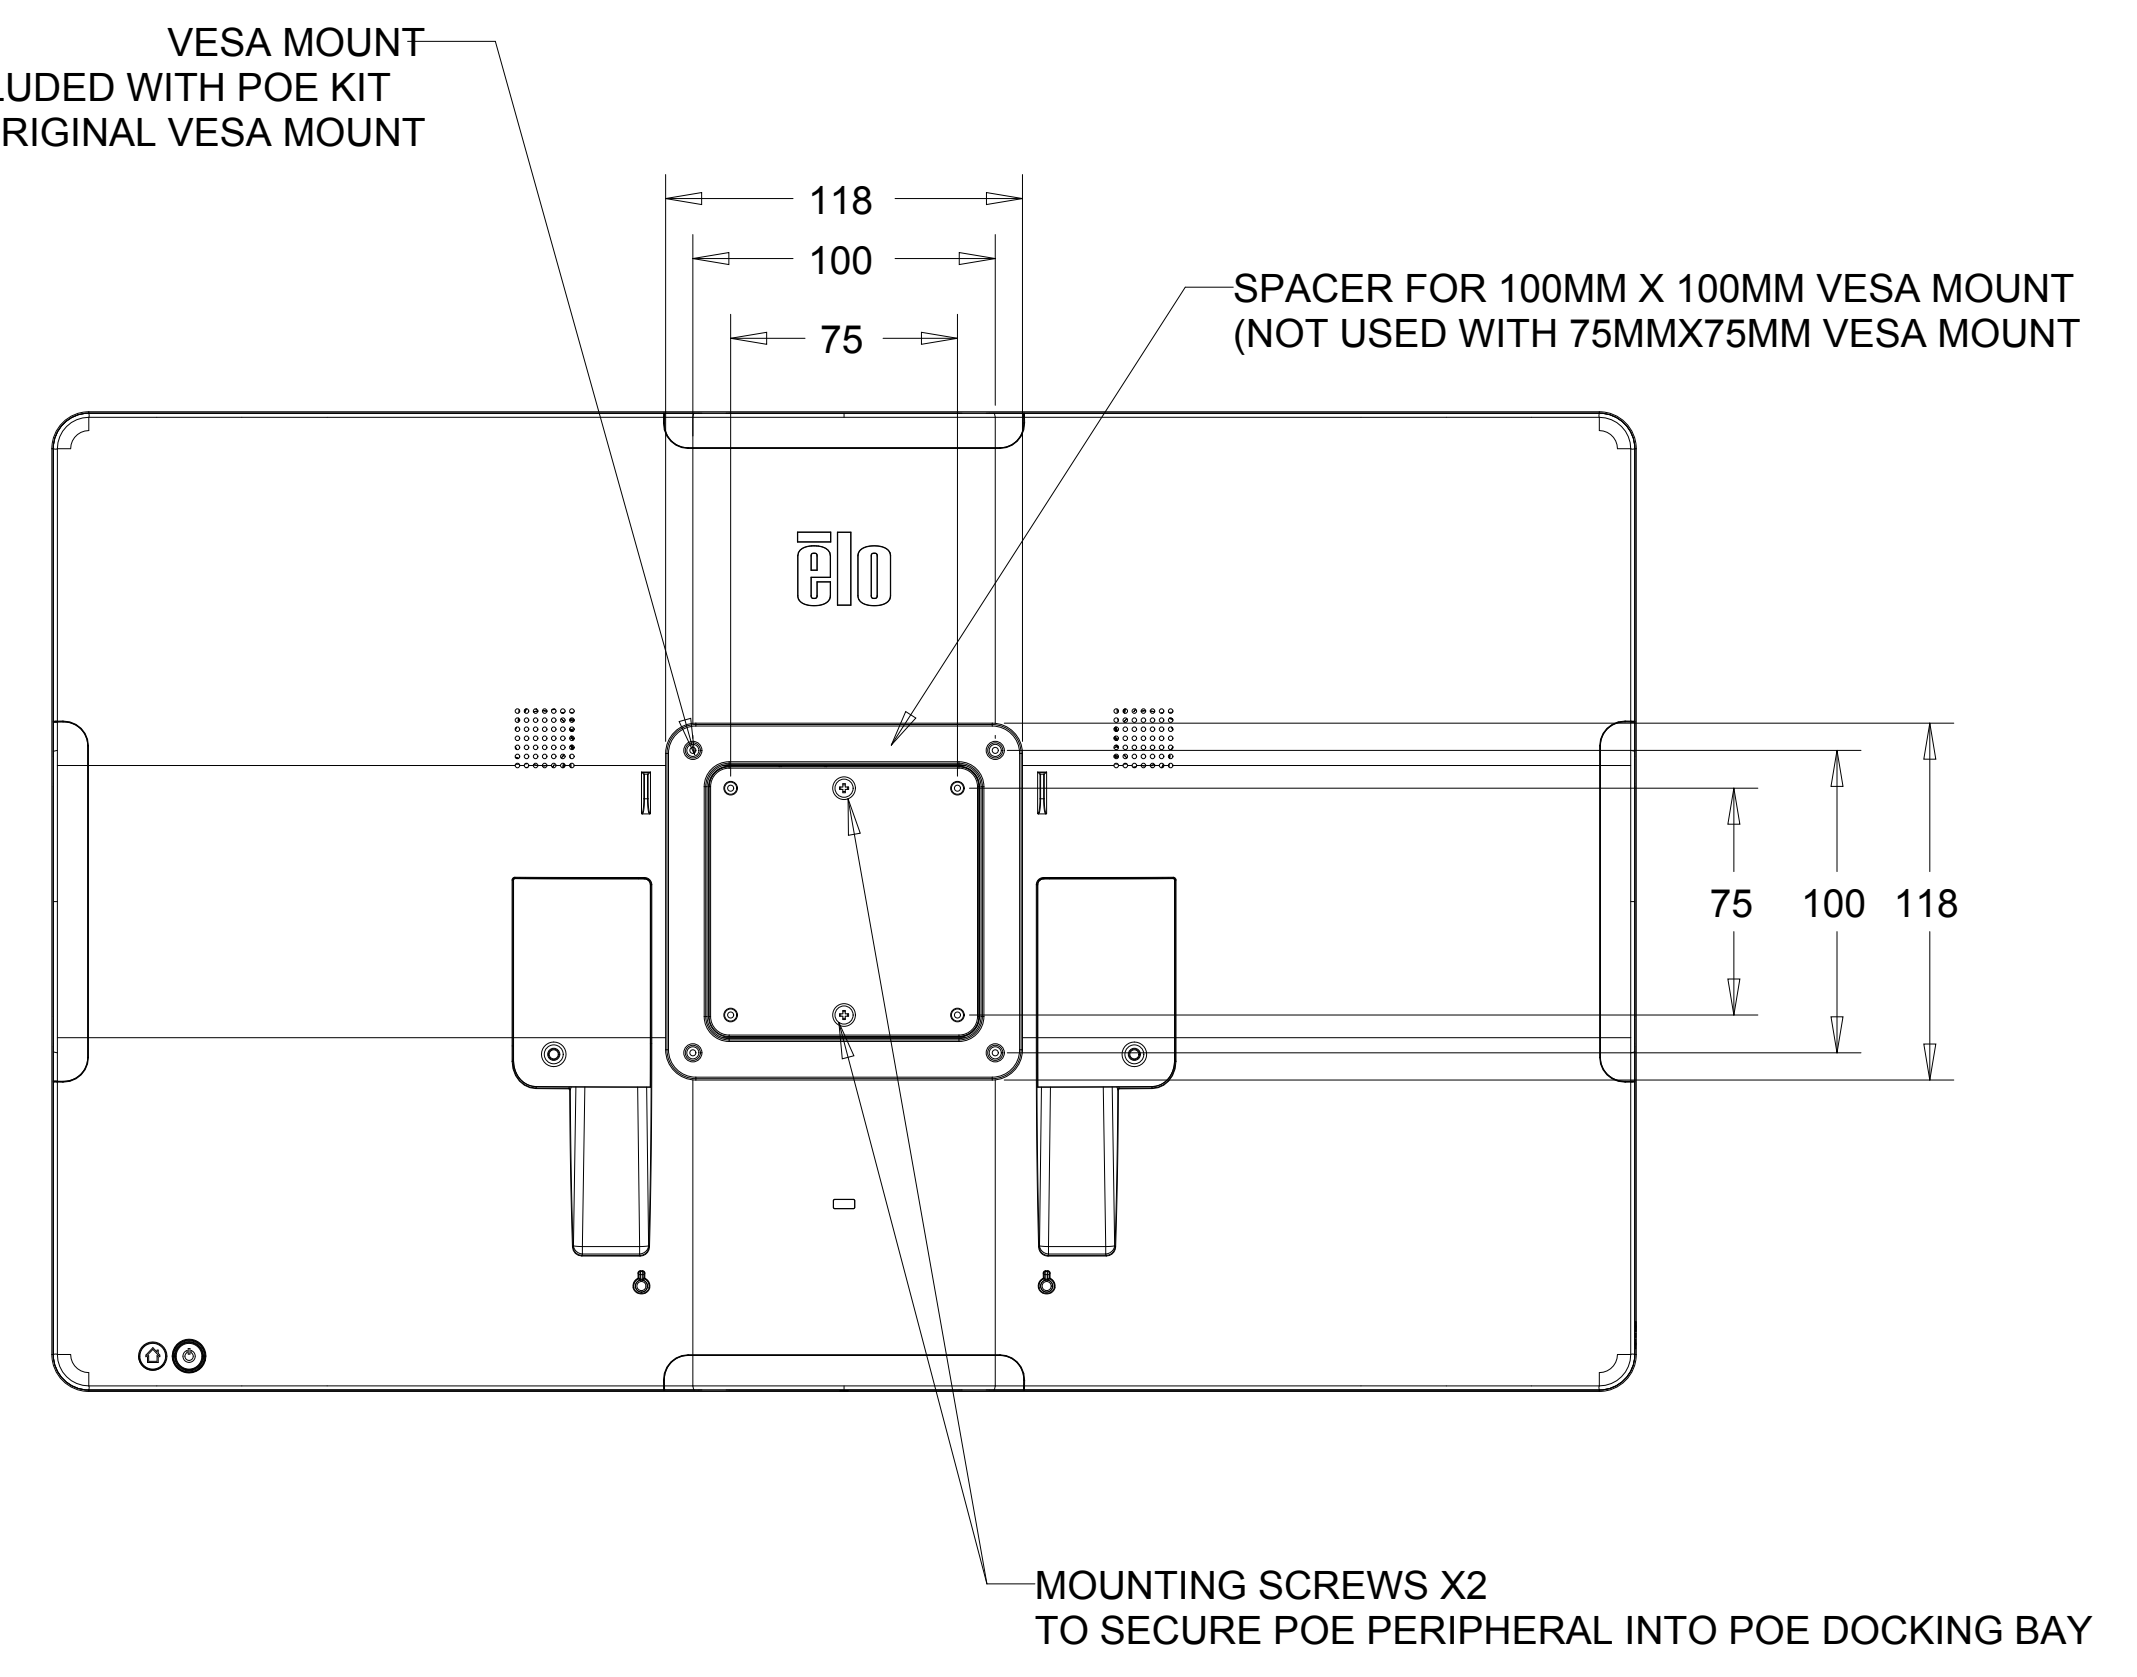

E045151

DIMENSIONAL DRAWING: 22in AAI02

ELO LOGO

DIMENSIONS ARE IN MILLIMETERS

ELO PERIPHERAL MOUNTING INTERFACE (1 PER SIDE)
(SEE WEBSITE FOR DIMENSIONAL DRAWINGS OF COMPATIBLE PERIPHERALS)

DIMENSIONAL DRAWING: 22in AAI02

POWER OVER ETHERNET (POE) ADAPTER KIT P/N: E615169
(OPTIONAL KIT, PURCHASED SEPARATELY)
POE COVER REMOVED AND POE PERIPHERAL INSTALLED

NOT COMPATIBLE WITH LOW-PROFILE WALLMOUNT (PAGE 4) P/N: E802400

REQUIRES EXTENDED M4 SCREWS INCLUDED WITH POE KIT
SCREWS PASS THROUGH POE MODULE/SPACER INTO ORIGINAL VESA MOUNT

44

DIMENSIONS ARE IN MILLIMETERS

DIMENSIONAL DRAWING: 22in AAI02

LOW-PROFILE WALLMOUNT KIT P/N: E802400
(OPTIONAL KIT, PURCHASED SEPARATELY)
NOT COMPATIBLE WITH POE ADAPTER KIT (PAGE 3) P/N: E615619

DIMENSIONS ARE IN MILLIMETERS