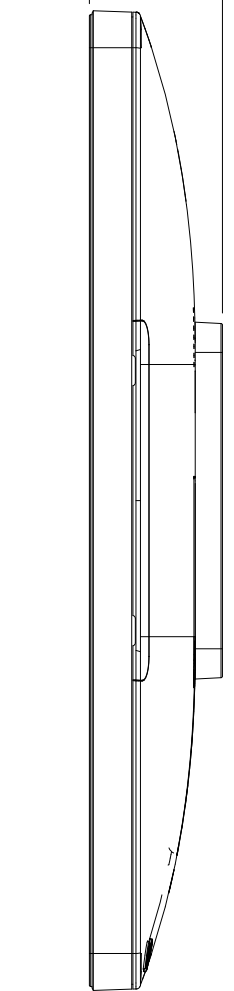

ELO BOLT-DOWN POLE MOUNTS

E047458
E047663
E047864

MOUNTING HOLES

ELO SHELF MOUNT

E043382

MOUNT OPTION FOR MADIX TYPE METAL SHELF

VESA MOUNT

ELO POLE-MOUNT

E045151

DIMENSIONAL DRAWING: 22in AAI02

ELO LOGO

DIMENSIONS ARE IN MILLIMETERS

ELO PERIPHERAL MOUNTING INTERFACE (1 PER SIDE)
(SEE WEBSITE FOR DIMENSIONAL DRAWINGS OF COMPATIBLE PERIPHERALS)

DIMENSIONAL DRAWING: 22in AAI02

POWER OVER ETHERNET (POE) ADAPTER KIT P/N: E615169
(OPTIONAL KIT, PURCHASED SEPARATELY)
POE COVER REMOVED AND POE PERIPHERAL INSTALLED

NOT COMPATIBLE WITH LOW-PROFILE WALLMOUNT (PAGE 4) P/N: E802400

REQUIRES EXTENDED M4 SCREWS INCLUDED WITH POE KIT
SCREWS PASS THROUGH POE MODULE/SPACER INTO ORIGINAL VESA MOUNT

44

DIMENSIONS ARE IN MILLIMETERS

DIMENSIONAL DRAWING: 22in AAI02

LOW-PROFILE WALLMOUNT KIT P/N: E802400
(OPTIONAL KIT, PURCHASED SEPARATELY)
NOT COMPATIBLE WITH POE ADAPTER KIT (PAGE 3) P/N: E615619

DIMENSIONS ARE IN MILLIMETERS