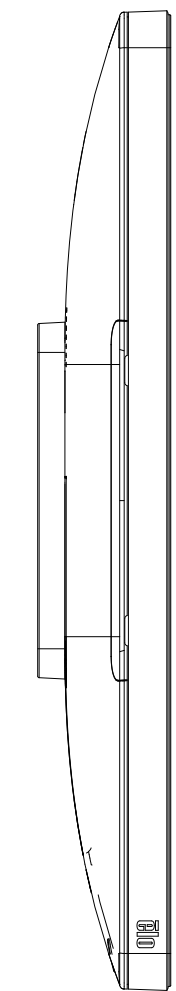

ELO BOLT-DOWN POLE MOUNTS

E047458
E047663
E047864

MOUNTING HOLES

ELO SHELF MOUNT

E043382

MOUNT OPTION FOR MADIX TYPE METAL SHELF

VESA MOUNT

ELO POLE-MOUNT

E045151

DIMENSIONAL DRAWING: 22in AAI02

ELO LOGO

DIMENSIONS ARE IN MILLIMETERS

ELO PERIPHERAL MOUNTING INTERFACE (1 PER SIDE)
(SEE WEBSITE FOR DIMENSIONAL DRAWINGS OF COMPATIBLE PERIPHERALS)

DIMENSIONAL DRAWING: 22in AAI02

POWER OVER ETHERNET (POE) ADAPTER KIT P/N: E615169
(OPTIONAL KIT, PURCHASED SEPARATELY)
POE COVER REMOVED AND POE PERIPHERAL INSTALLED

NOT COMPATIBLE WITH LOW-PROFILE WALLMOUNT (PAGE 4) P/N: E802400

REQUIRES EXTENDED M4 SCREWS INCLUDED WITH POE KIT
SCREWS PASS THROUGH POE MODULE/SPACER INTO ORIGINAL VESA MOUNT

44

DIMENSIONS ARE IN MILLIMETERS

DIMENSIONAL DRAWING: 22in AAI02

LOW-PROFILE WALLMOUNT KIT P/N: E802400
(OPTIONAL KIT, PURCHASED SEPARATELY)
NOT COMPATIBLE WITH POE ADAPTER KIT (PAGE 3) P/N: E615619

DIMENSIONS ARE IN MILLIMETERS