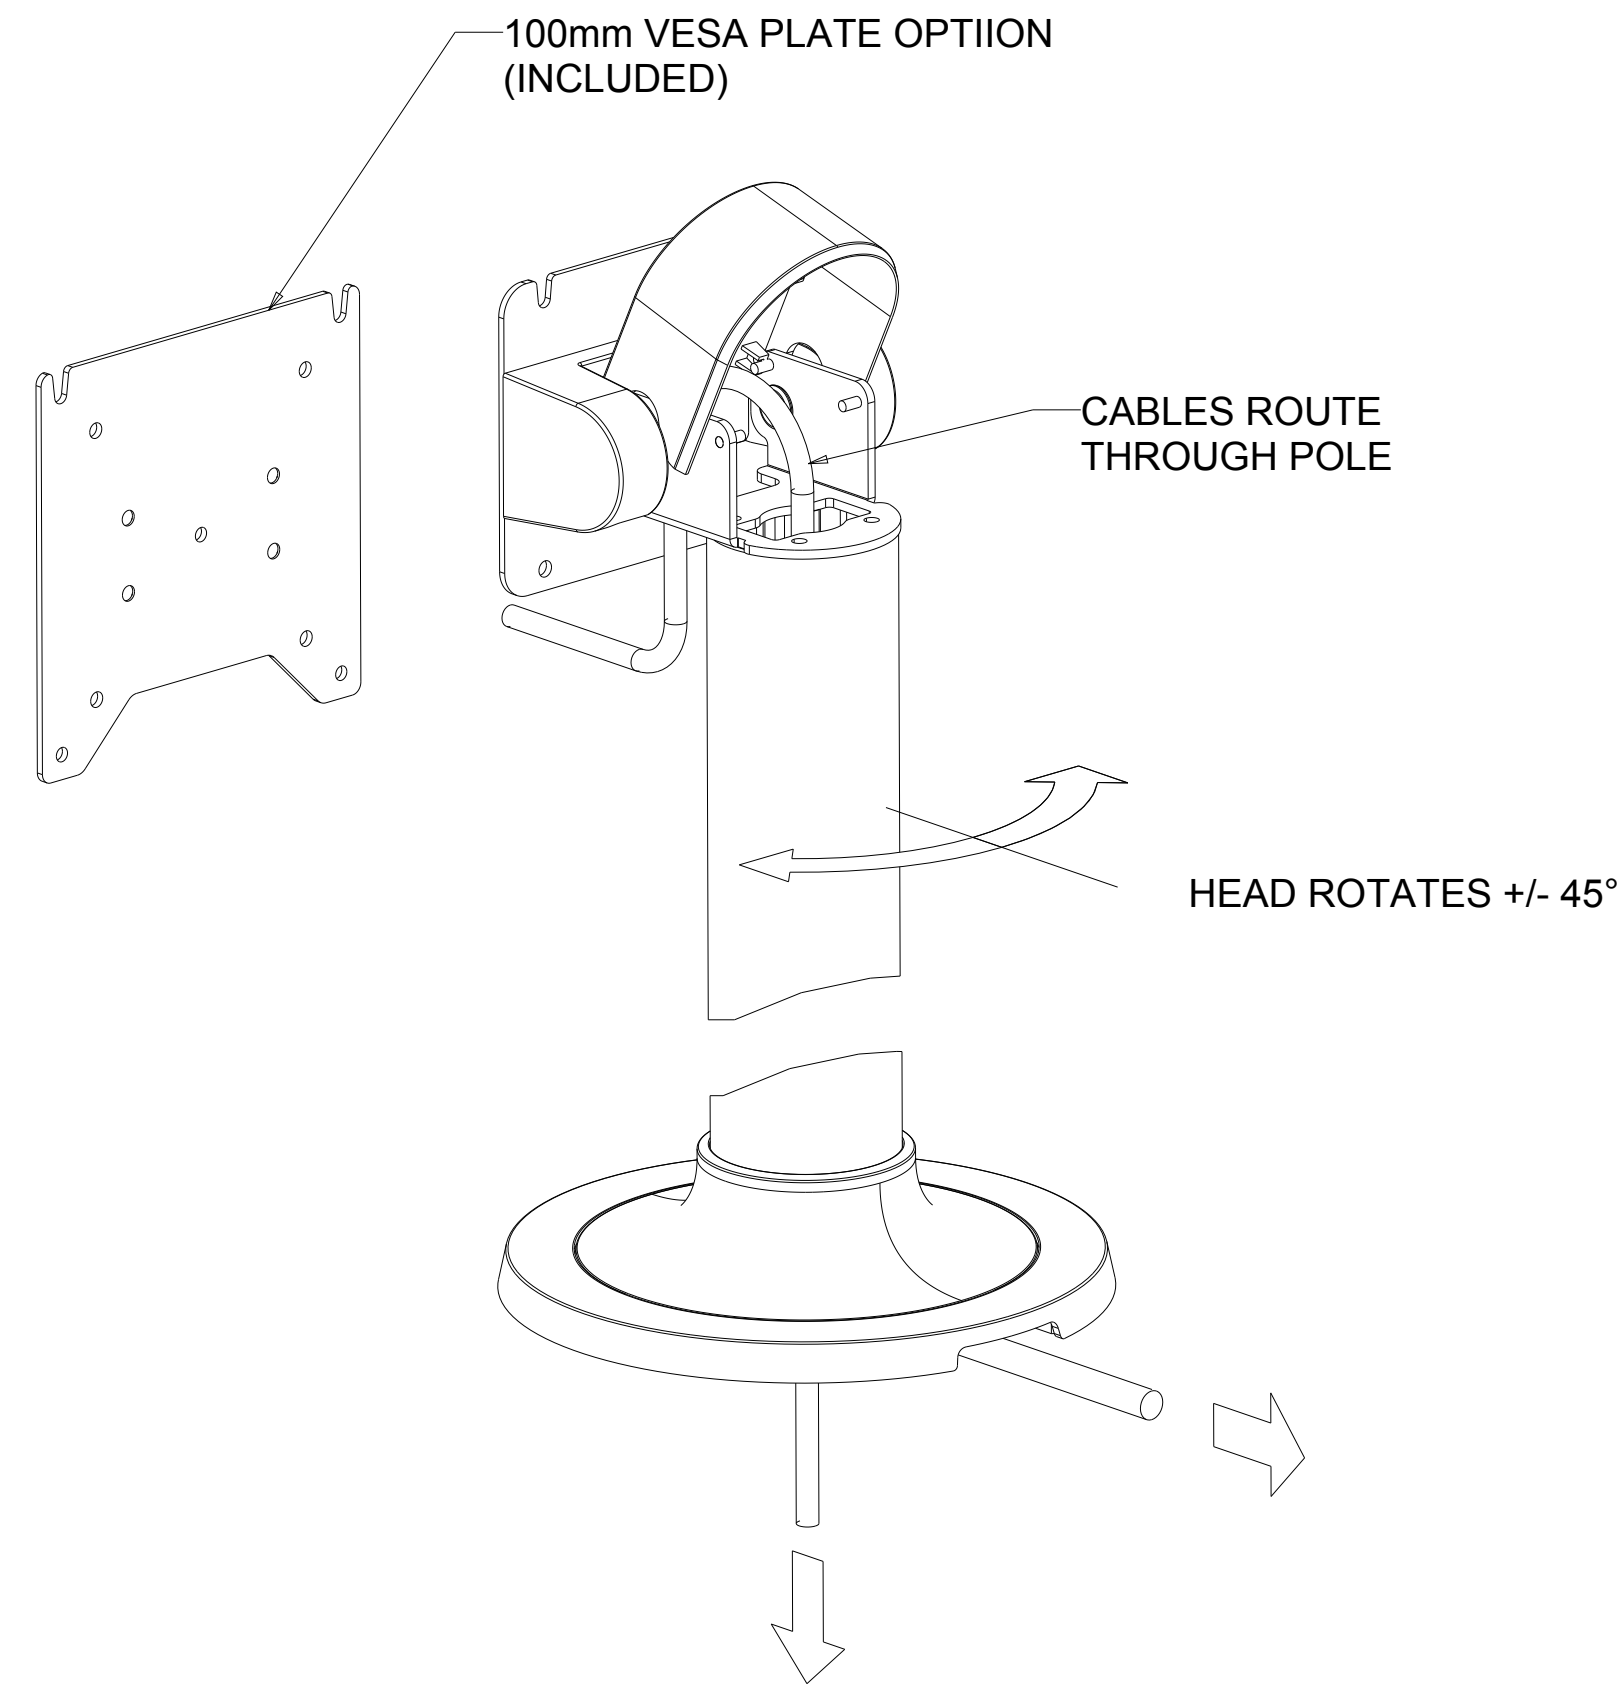

ELO BOLT-DOWN POLE MOUNTS

E047458
E047663
E047864

MOUNTING HOLES

ELO SHELF MOUNT

E043382

MOUNT OPTION FOR MADIX TYPE METAL SHELF

VESA MOUNT

ELO POLE-MOUNT

E045151

DIMENSIONAL DRAWING: 22in AAI02

ELO LOGO

DIMENSIONS ARE IN MILLIMETERS

ELO PERIPHERAL MOUNTING INTERFACE (1 PER SIDE)
(SEE WEBSITE FOR DIMENSIONAL DRAWINGS OF COMPATIBLE PERIPHERALS)

DIMENSIONAL DRAWING: 22in AAI02

POWER OVER ETHERNET (POE) ADAPTER KIT P/N: E615169
(OPTIONAL KIT, PURCHASED SEPARATELY)
POE COVER REMOVED AND POE PERIPHERAL INSTALLED

NOT COMPATIBLE WITH LOW-PROFILE WALLMOUNT (PAGE 4) P/N: E802400

REQUIRES EXTENDED M4 SCREWS INCLUDED WITH POE KIT
SCREWS PASS THROUGH POE MODULE/SPACER INTO ORIGINAL VESA MOUNT

44

DIMENSIONS ARE IN MILLIMETERS

DIMENSIONAL DRAWING: 22in AAI02

LOW-PROFILE WALLMOUNT KIT P/N: E802400
(OPTIONAL KIT, PURCHASED SEPARATELY)
NOT COMPATIBLE WITH POE ADAPTER KIT (PAGE 3) P/N: E615619

DIMENSIONS ARE IN MILLIMETERS