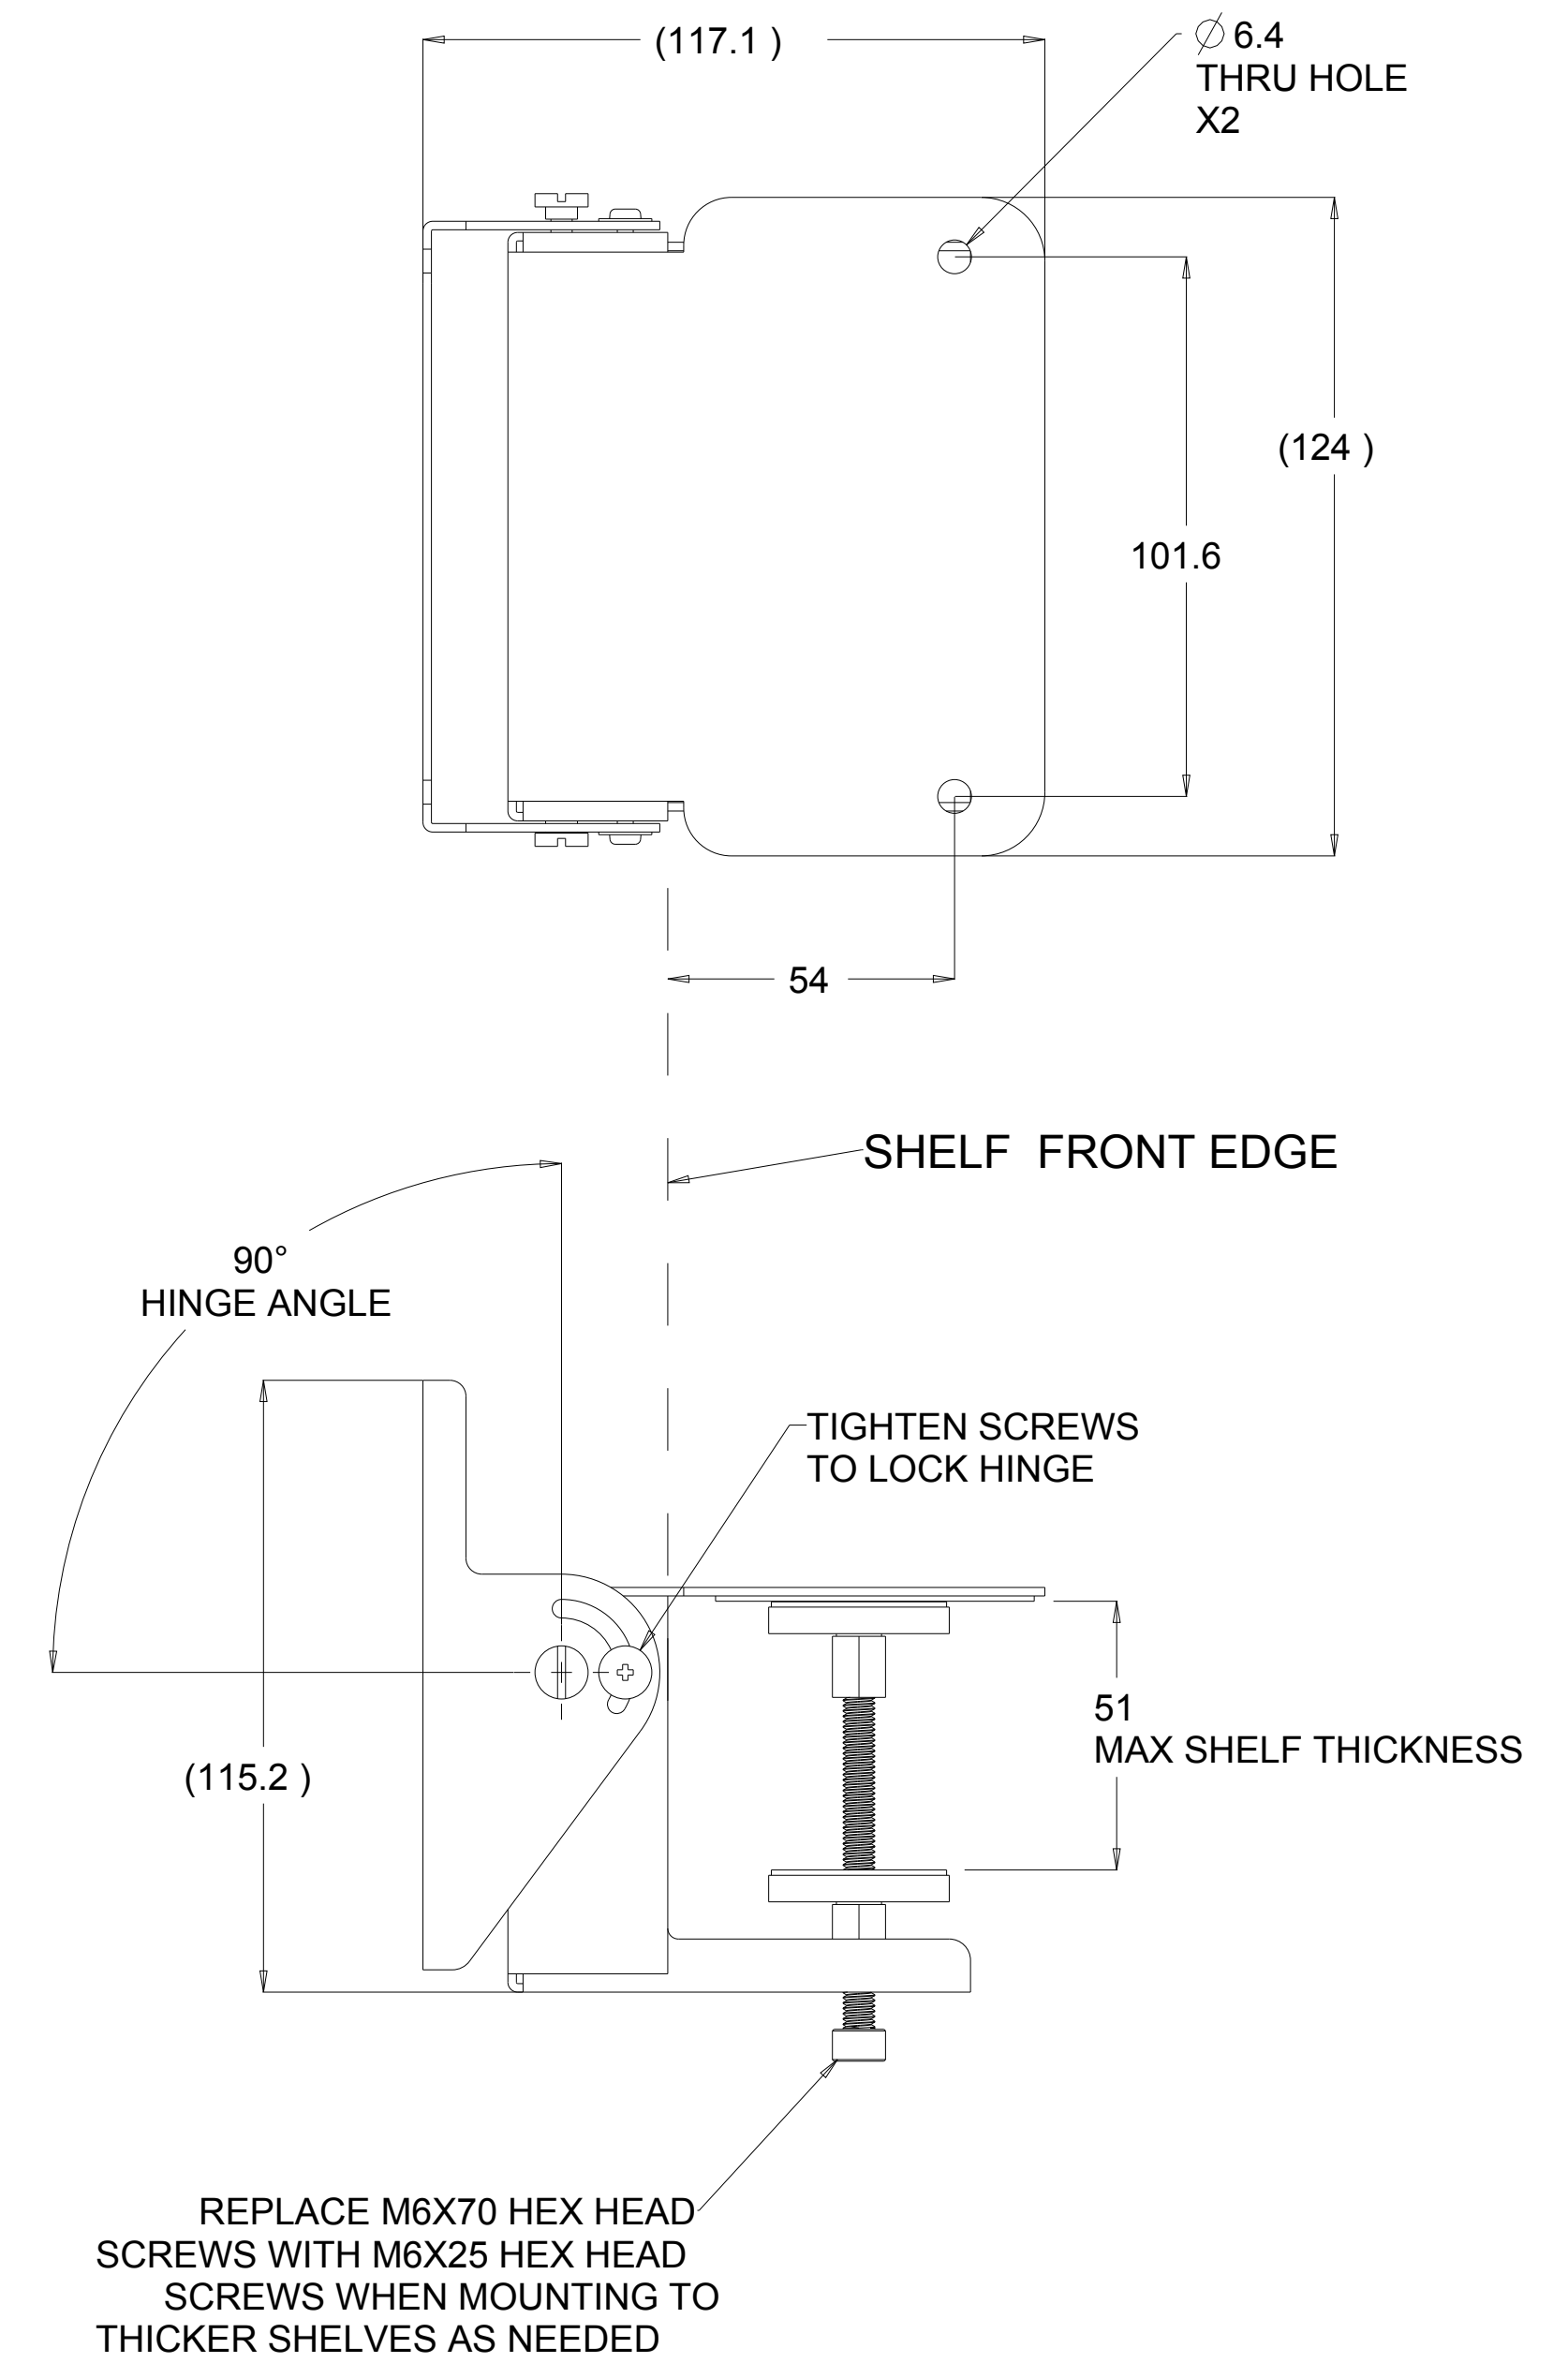

ELO BOLT-DOWN POLE MOUNTS

E047458
E047663
E047864

MOUNTING HOLES

ELO SHELF MOUNT

E043382

MOUNT OPTION FOR MADIX TYPE METAL SHELF

VESA MOUNT

ELO POLE-MOUNT

E045151

DIMENSIONAL DRAWING: 22in AAI02

ELO LOGO

DIMENSIONS ARE IN MILLIMETERS

ELO PERIPHERAL MOUNTING INTERFACE (1 PER SIDE)
(SEE WEBSITE FOR DIMENSIONAL DRAWINGS OF COMPATIBLE PERIPHERALS)

DIMENSIONAL DRAWING: 22in AAI02