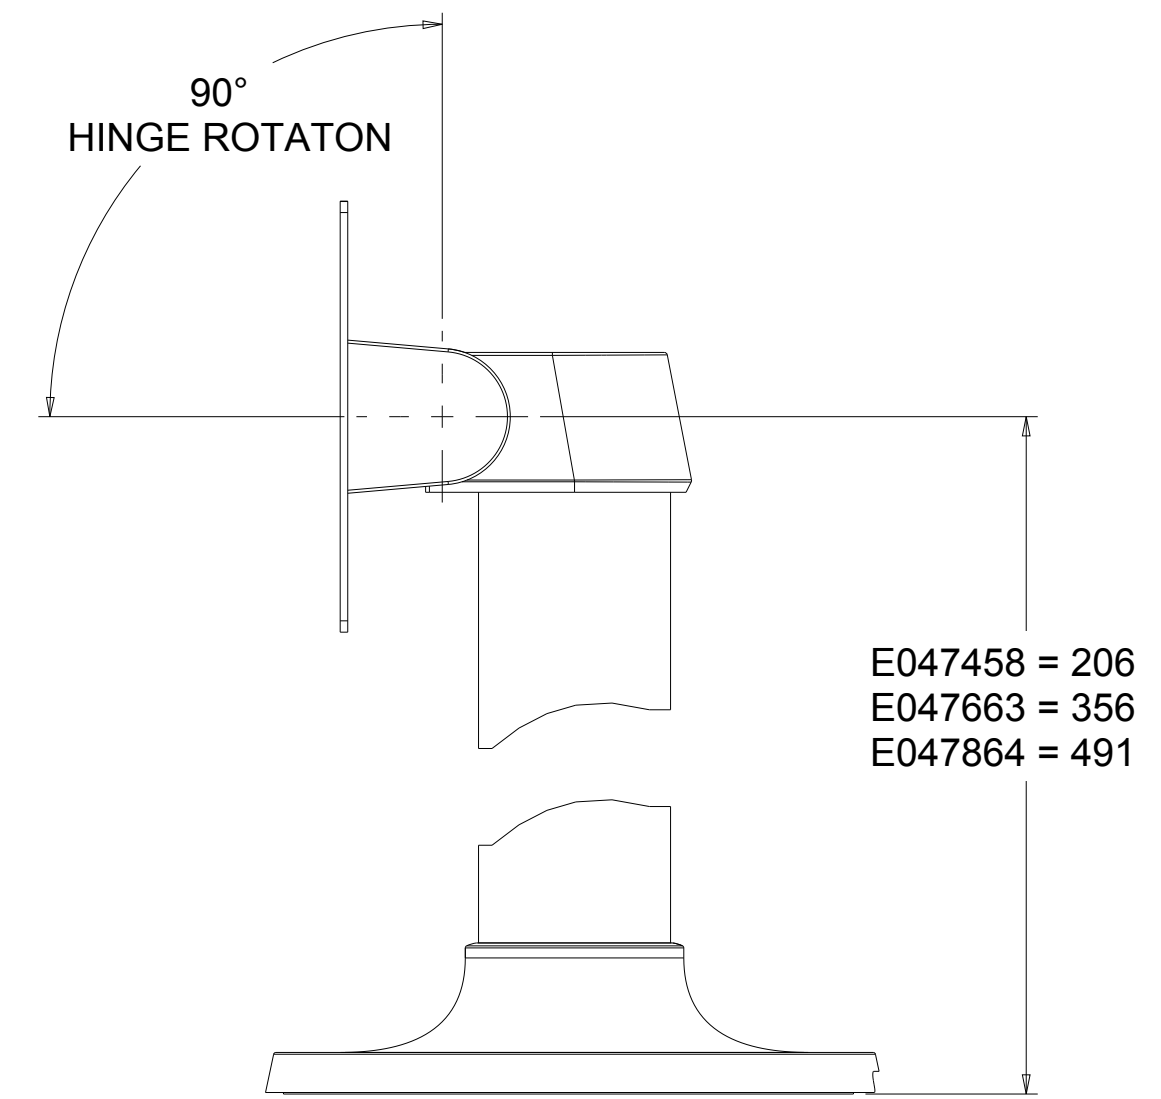

ELO BOLT-DOWN POLE MOUNTS

E047458
E047663
E047864

MOUNTING HOLES

ELO SHELF MOUNT

E043382

MOUNT OPTION FOR MADIX TYPE METAL SHELF

VESA MOUNT

ELO POLE-MOUNT

E045151

DIMENSIONAL DRAWING: 22in AAI02

ELO LOGO

DIMENSIONS ARE IN MILLIMETERS

ELO PERIPHERAL MOUNTING INTERFACE (1 PER SIDE)
(SEE WEBSITE FOR DIMENSIONAL DRAWINGS OF COMPATIBLE PERIPHERALS)

DIMENSIONAL DRAWING: 22in AAI02

POWER OVER ETHERNET (POE) ADAPTER KIT P/N: E615169
(OPTIONAL KIT, PURCHASED SEPARATELY)
POE COVER REMOVED AND POE PERIPHERAL INSTALLED

NOT COMPATIBLE WITH LOW-PROFILE WALLMOUNT (PAGE 4) P/N: E802400

REQUIRES EXTENDED M4 SCREWS INCLUDED WITH POE KIT
SCREWS PASS THROUGH POE MODULE/SPACER INTO ORIGINAL VESA MOUNT

44

DIMENSIONS ARE IN MILLIMETERS

DIMENSIONAL DRAWING: 22in AAI02

LOW-PROFILE WALLMOUNT KIT P/N: E802400
(OPTIONAL KIT, PURCHASED SEPARATELY)
NOT COMPATIBLE WITH POE ADAPTER KIT (PAGE 3) P/N: E615619

DIMENSIONS ARE IN MILLIMETERS