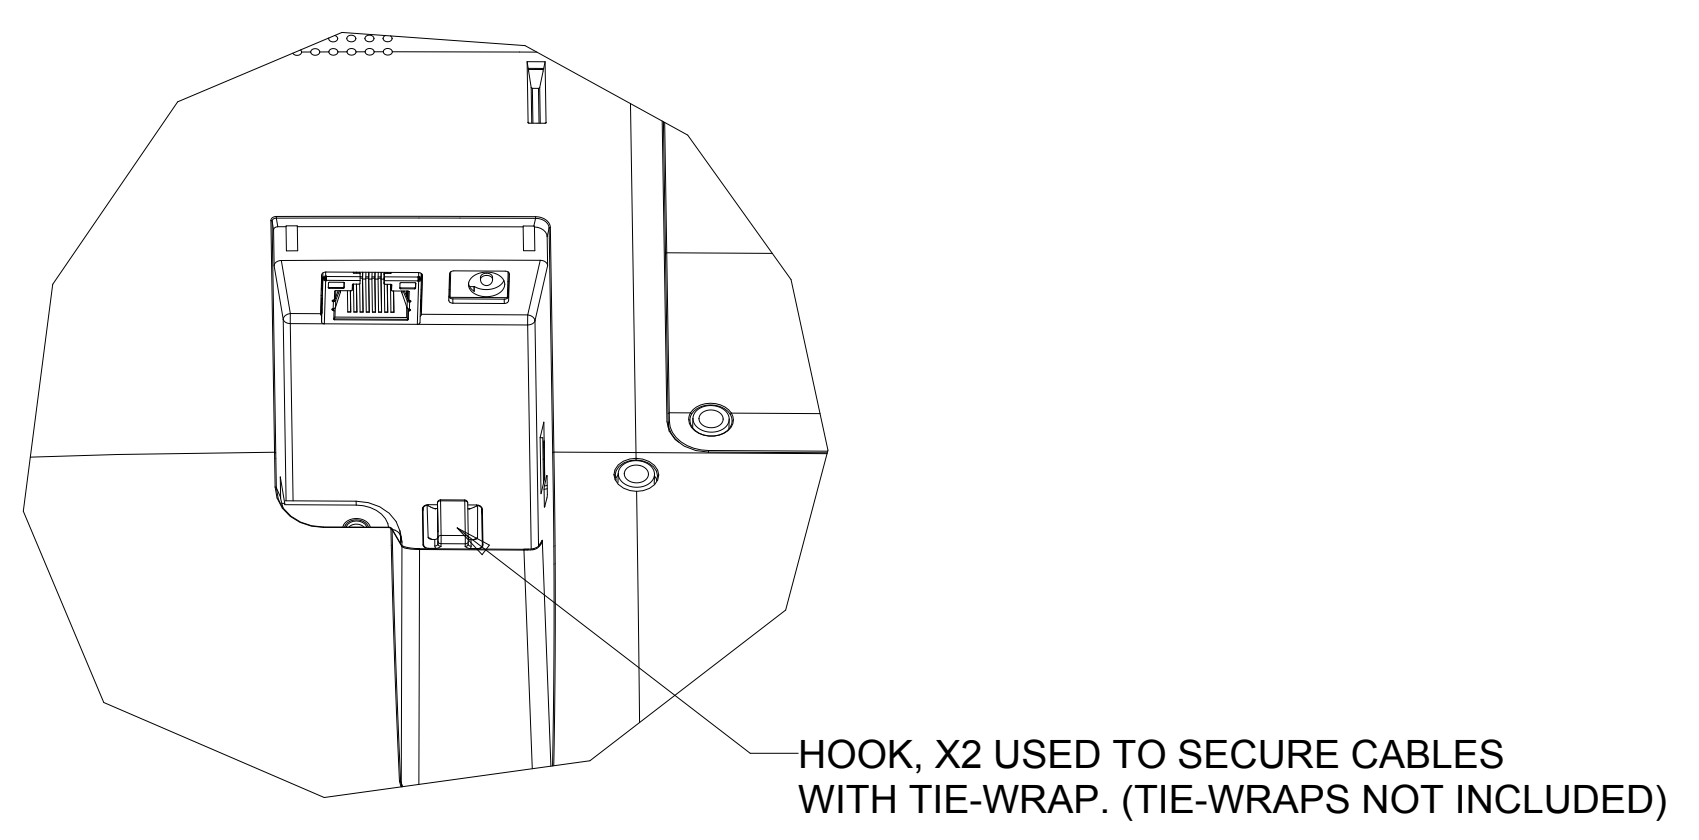

ELO BOLT-DOWN POLE MOUNTS

E047458
E047663
E047864

MOUNTING HOLES

ELO SHELF MOUNT

E043382

MOUNT OPTION FOR MADIX TYPE METAL SHELF

VESA MOUNT

ELO POLE-MOUNT

E045151

DIMENSIONAL DRAWING: 22in AAI02

ELO LOGO

DIMENSIONS ARE IN MILLIMETERS

ELO PERIPHERAL MOUNTING INTERFACE (1 PER SIDE)
(SEE WEBSITE FOR DIMENSIONAL DRAWINGS OF COMPATIBLE PERIPHERALS)

DIMENSIONAL DRAWING: 22in AAI02