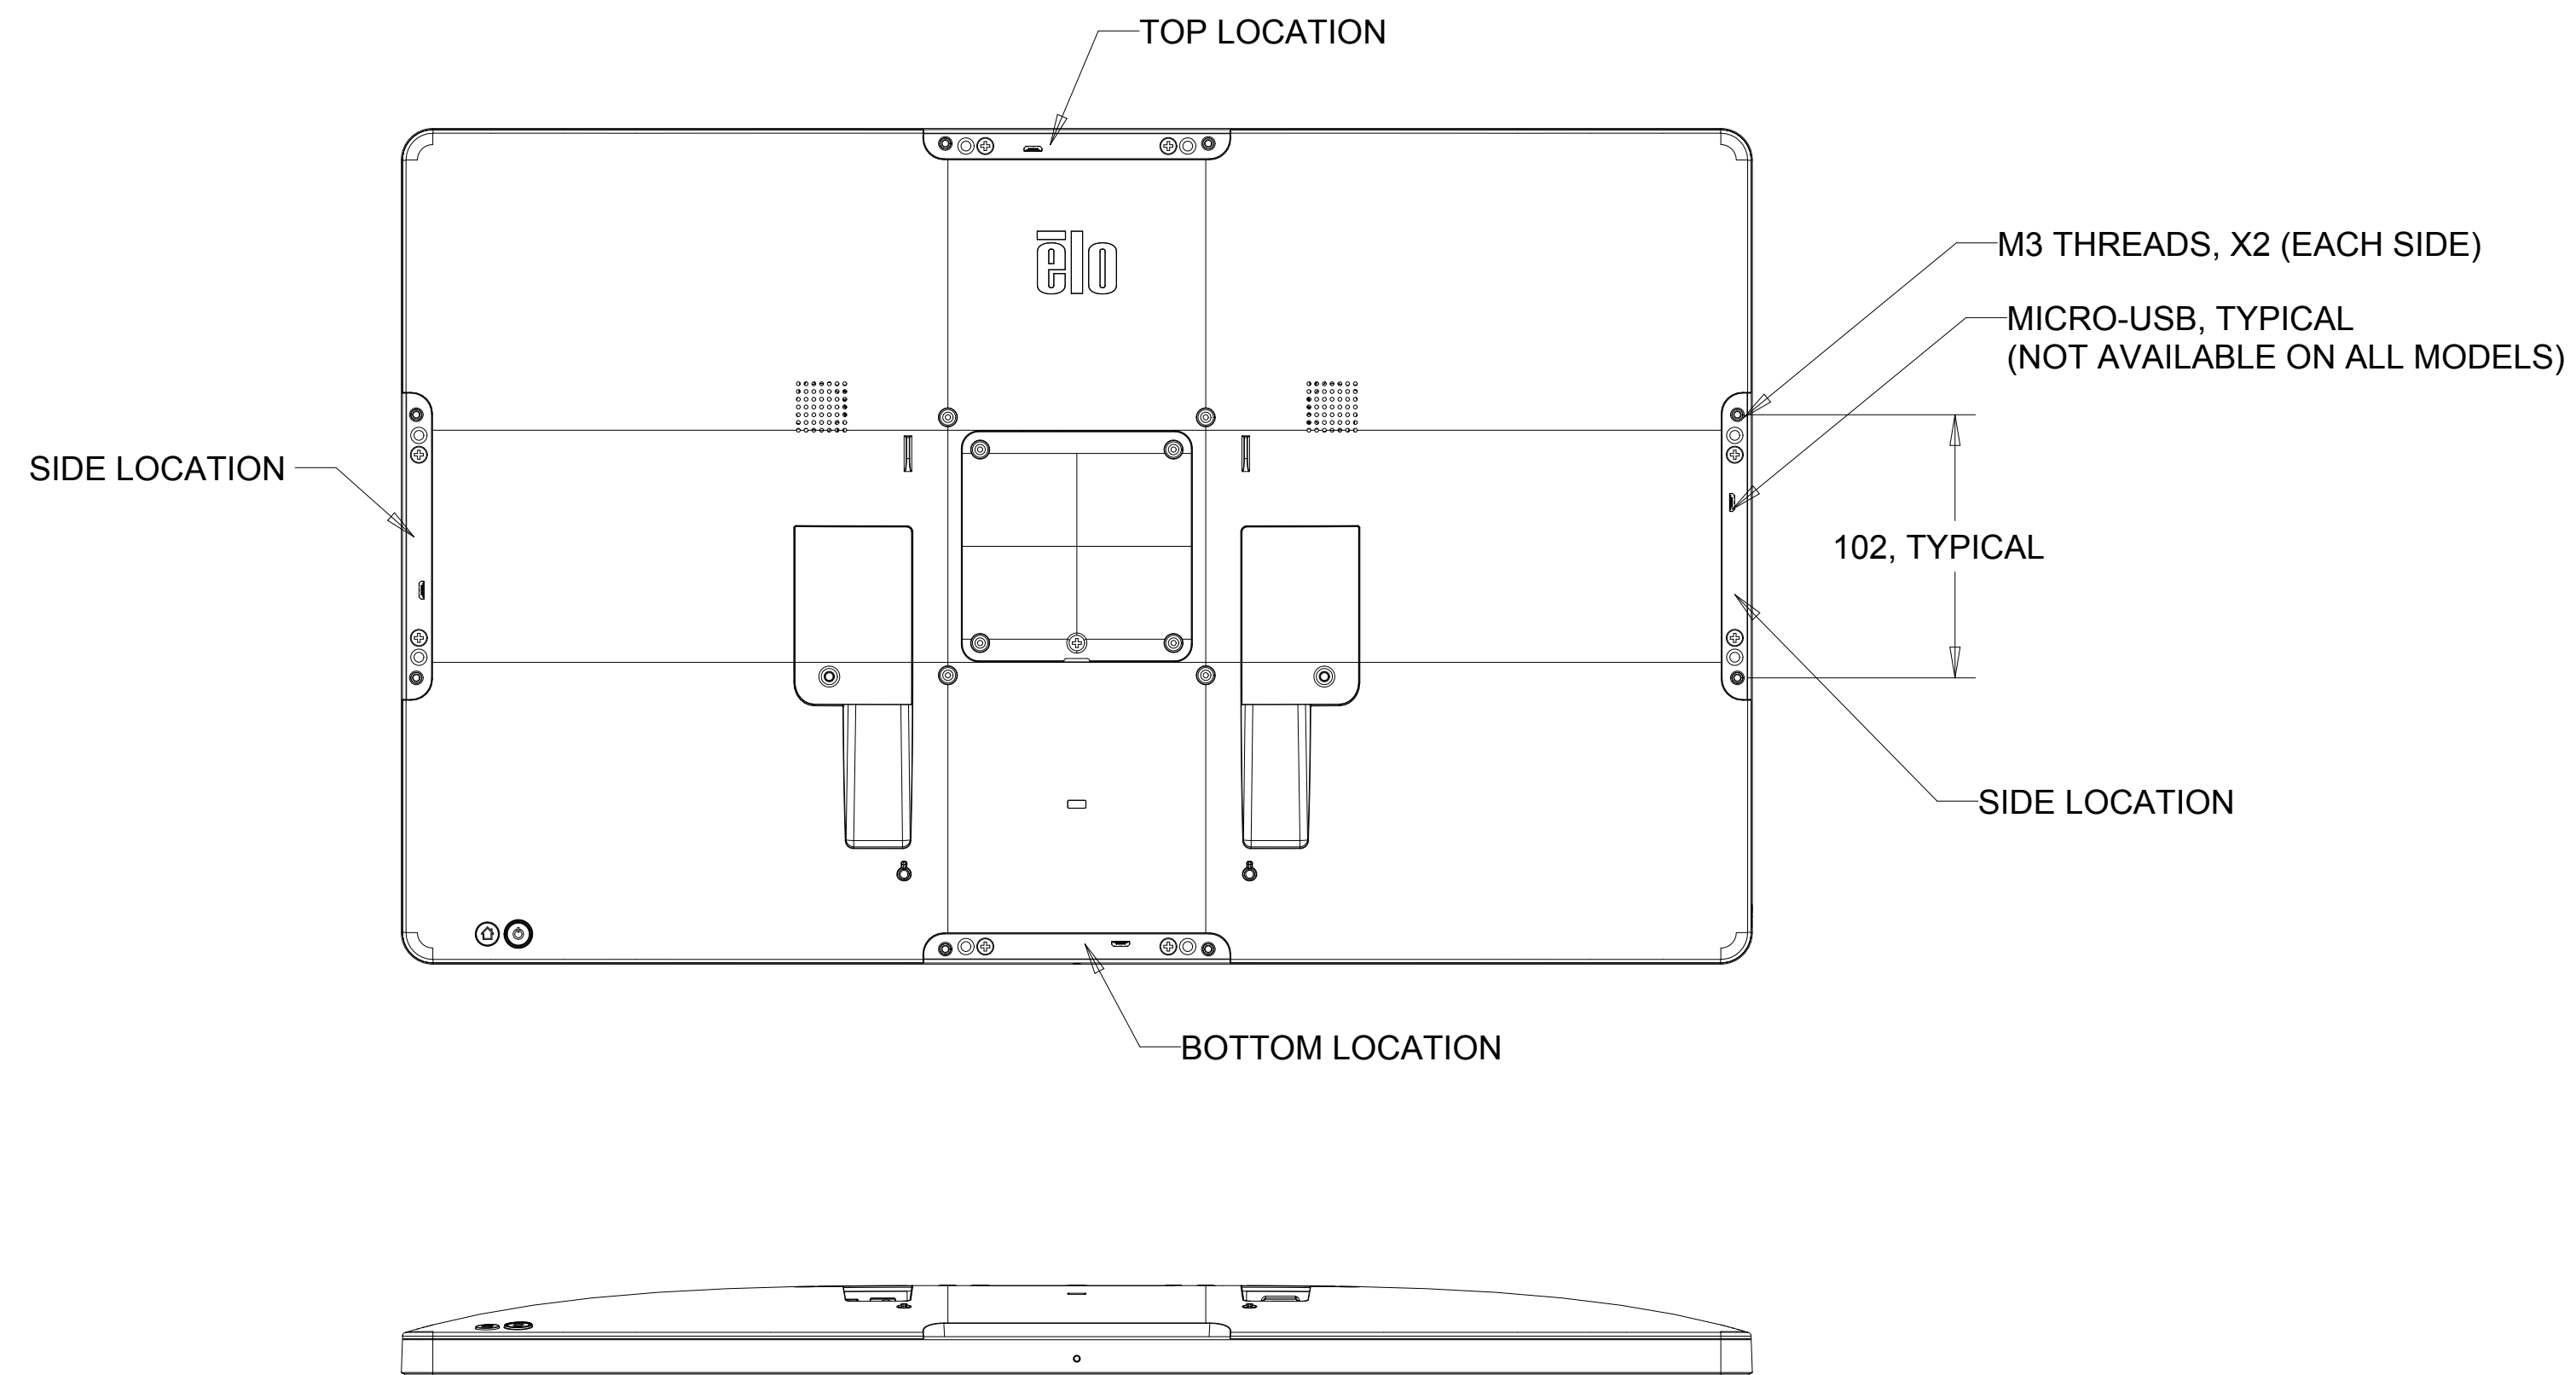

ELO BOLT-DOWN POLE MOUNTS

E047458
E047663
E047864

MOUNTING HOLES

ELO SHELF MOUNT

E043382

MOUNT OPTION FOR MADIX TYPE METAL SHELF

VESA MOUNT

ELO POLE-MOUNT

E045151

DIMENSIONAL DRAWING: 22in AAI02

ELO LOGO

DIMENSIONS ARE IN MILLIMETERS

ELO PERIPHERAL MOUNTING INTERFACE (1 PER SIDE)
(SEE WEBSITE FOR DIMENSIONAL DRAWINGS OF COMPATIBLE PERIPHERALS)

DIMENSIONAL DRAWING: 22in AAI02

POWER OVER ETHERNET (POE) ADAPTER KIT P/N: E615169
(OPTIONAL KIT, PURCHASED SEPARATELY)
POE COVER REMOVED AND POE PERIPHERAL INSTALLED

NOT COMPATIBLE WITH LOW-PROFILE WALLMOUNT (PAGE 4) P/N: E802400

REQUIRES EXTENDED M4 SCREWS INCLUDED WITH POE KIT
SCREWS PASS THROUGH POE MODULE/SPACER INTO ORIGINAL VESA MOUNT

44

DIMENSIONS ARE IN MILLIMETERS

DIMENSIONAL DRAWING: 22in AAI02

LOW-PROFILE WALLMOUNT KIT P/N: E802400
(OPTIONAL KIT, PURCHASED SEPARATELY)
NOT COMPATIBLE WITH POE ADAPTER KIT (PAGE 3) P/N: E615619

DIMENSIONS ARE IN MILLIMETERS