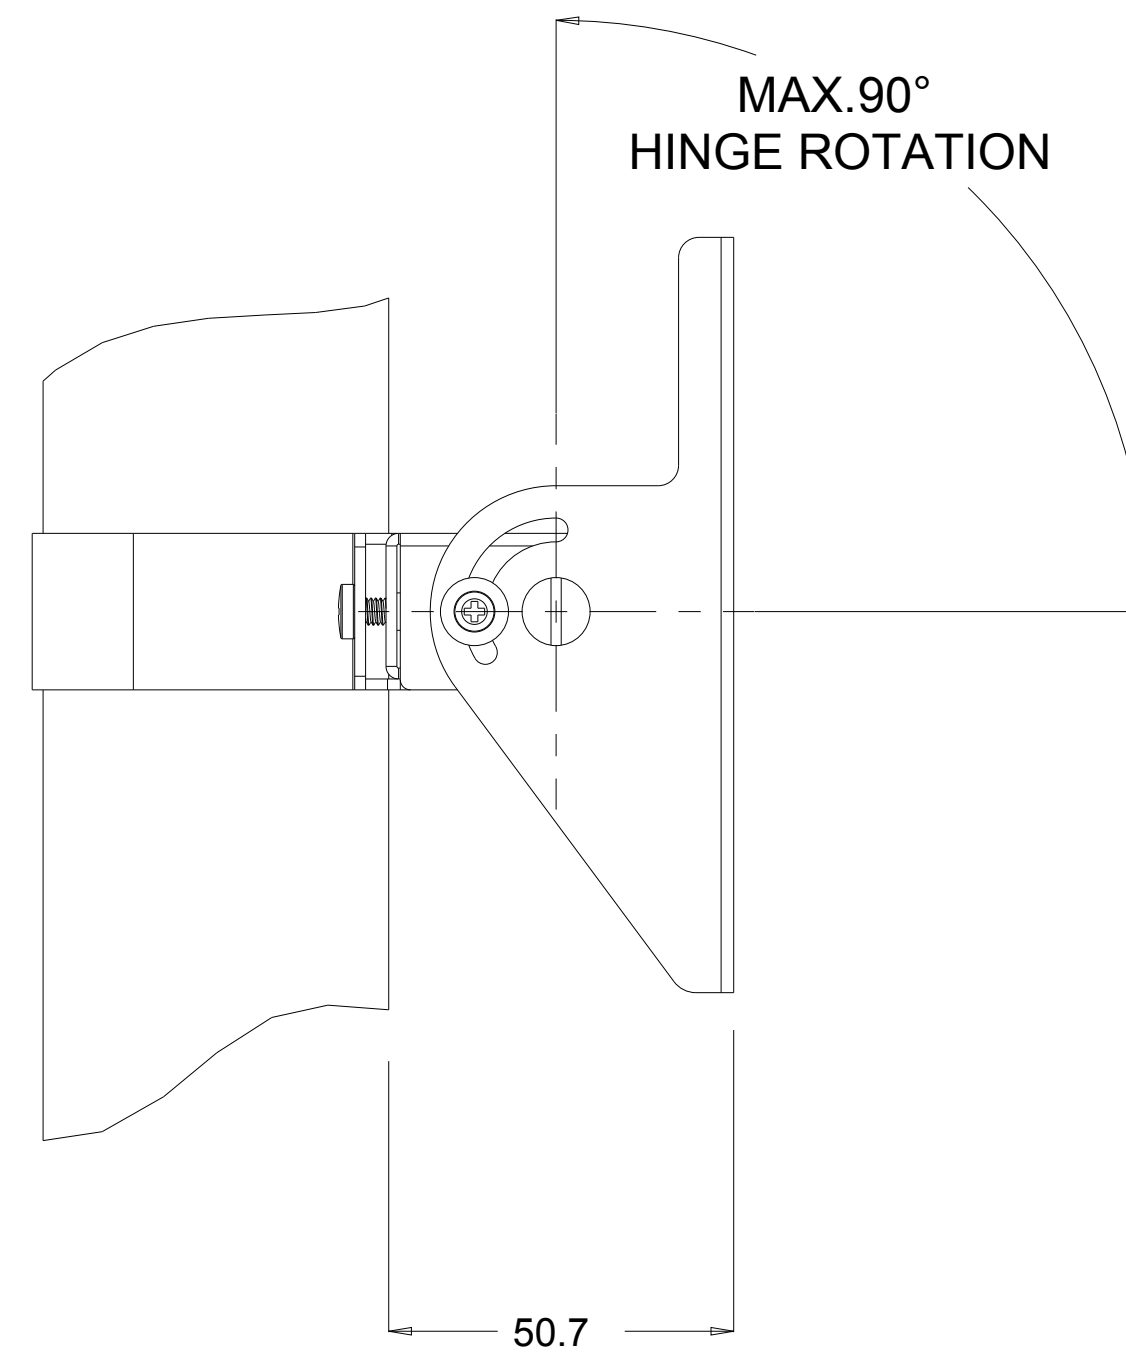

ELO BOLT-DOWN POLE MOUNTS

E047458
E047663
E047864

MOUNTING HOLES

ELO SHELF MOUNT

E043382

MOUNT OPTION FOR MADIX TYPE METAL SHELF

VESA MOUNT

ELO POLE-MOUNT

E045151

DIMENSIONAL DRAWING: 22in AAI02

ELO LOGO

DIMENSIONS ARE IN MILLIMETERS

ELO PERIPHERAL MOUNTING INTERFACE (1 PER SIDE)
(SEE WEBSITE FOR DIMENSIONAL DRAWINGS OF COMPATIBLE PERIPHERALS)

DIMENSIONAL DRAWING: 22in AAI02

44

DIMENSIONS ARE IN MILLIMETERS

DIMENSIONAL DRAWING: 22in AAI02

LOW-PROFILE WALLMOUNT KIT P/N: E802400
(OPTIONAL KIT, PURCHASED SEPARATELY)
NOT COMPATIBLE WITH POE ADAPTER KIT (PAGE 3) P/N: E615619

DIMENSIONS ARE IN MILLIMETERS