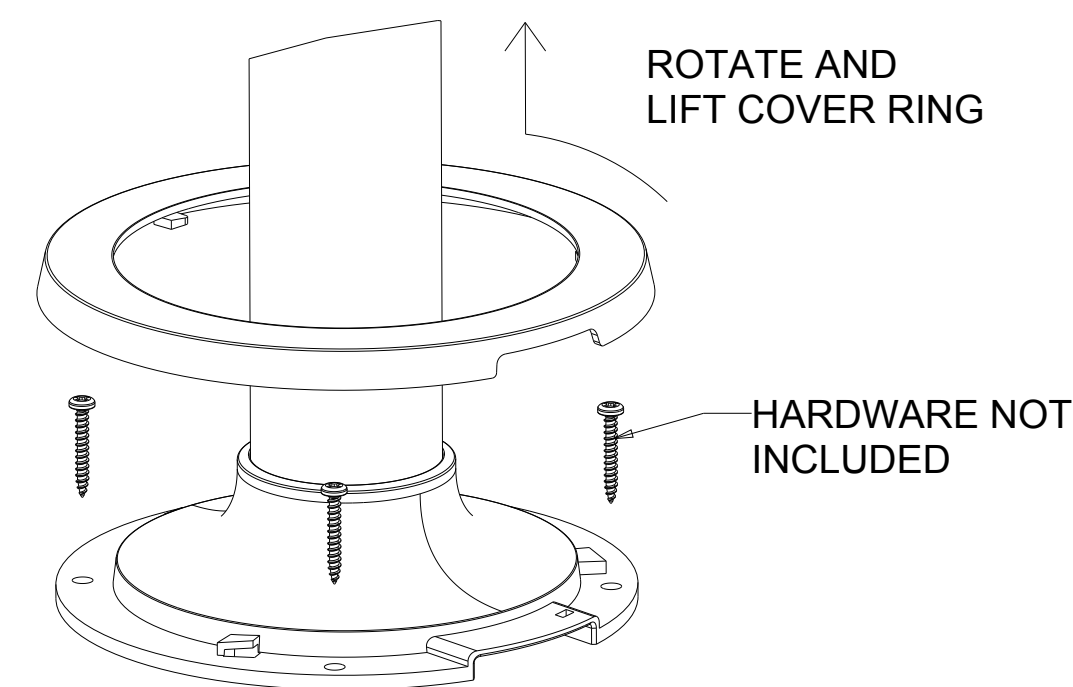

ELO BOLT-DOWN POLE MOUNTS

E047458
E047663
E047864

MOUNTING HOLES

ELO SHELF MOUNT

E043382

MOUNT OPTION FOR MADIX TYPE METAL SHELF

VESA MOUNT

ELO POLE-MOUNT

E045151

DIMENSIONAL DRAWING: 22in AAI02

ELO LOGO

DIMENSIONS ARE IN MILLIMETERS

ELO PERIPHERAL MOUNTING INTERFACE (1 PER SIDE)
(SEE WEBSITE FOR DIMENSIONAL DRAWINGS OF COMPATIBLE PERIPHERALS)

DIMENSIONAL DRAWING: 22in AAI02

POWER OVER ETHERNET (POE) ADAPTER KIT P/N: E615169
(OPTIONAL KIT, PURCHASED SEPARATELY)
POE COVER REMOVED AND POE PERIPHERAL INSTALLED

NOT COMPATIBLE WITH LOW-PROFILE WALLMOUNT (PAGE 4) P/N: E802400

REQUIRES EXTENDED M4 SCREWS INCLUDED WITH POE KIT
SCREWS PASS THROUGH POE MODULE/SPACER INTO ORIGINAL VESA MOUNT