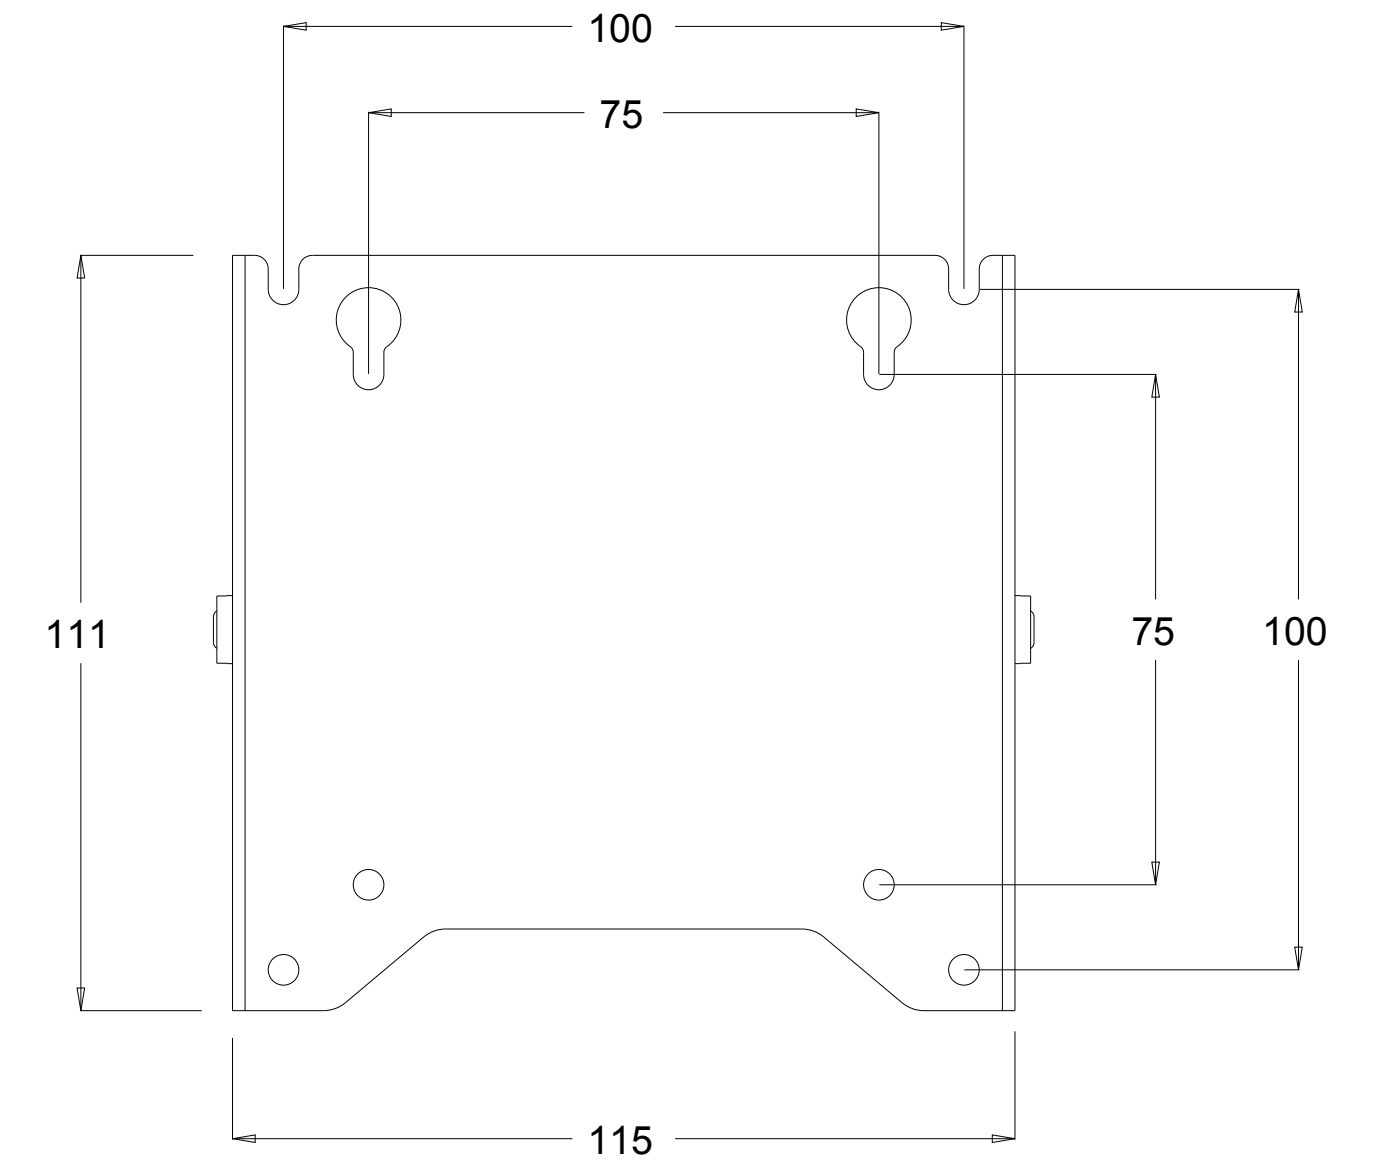

ELO BOLT-DOWN POLE MOUNTS

E047458
E047663
E047864

MOUNTING HOLES

ELO SHELF MOUNT

E043382

MOUNT OPTION FOR MADIX TYPE METAL SHELF

VESA MOUNT

ELO POLE-MOUNT

E045151

DIMENSIONAL DRAWING: 22in AAI02

ELO LOGO

DIMENSIONS ARE IN MILLIMETERS

ELO PERIPHERAL MOUNTING INTERFACE (1 PER SIDE)
(SEE WEBSITE FOR DIMENSIONAL DRAWINGS OF COMPATIBLE PERIPHERALS)

DIMENSIONAL DRAWING: 22in AAI02

44

DIMENSIONS ARE IN MILLIMETERS

DIMENSIONAL DRAWING: 22in AAI02

LOW-PROFILE WALLMOUNT KIT P/N: E802400
(OPTIONAL KIT, PURCHASED SEPARATELY)
NOT COMPATIBLE WITH POE ADAPTER KIT (PAGE 3) P/N: E615619

DIMENSIONS ARE IN MILLIMETERS