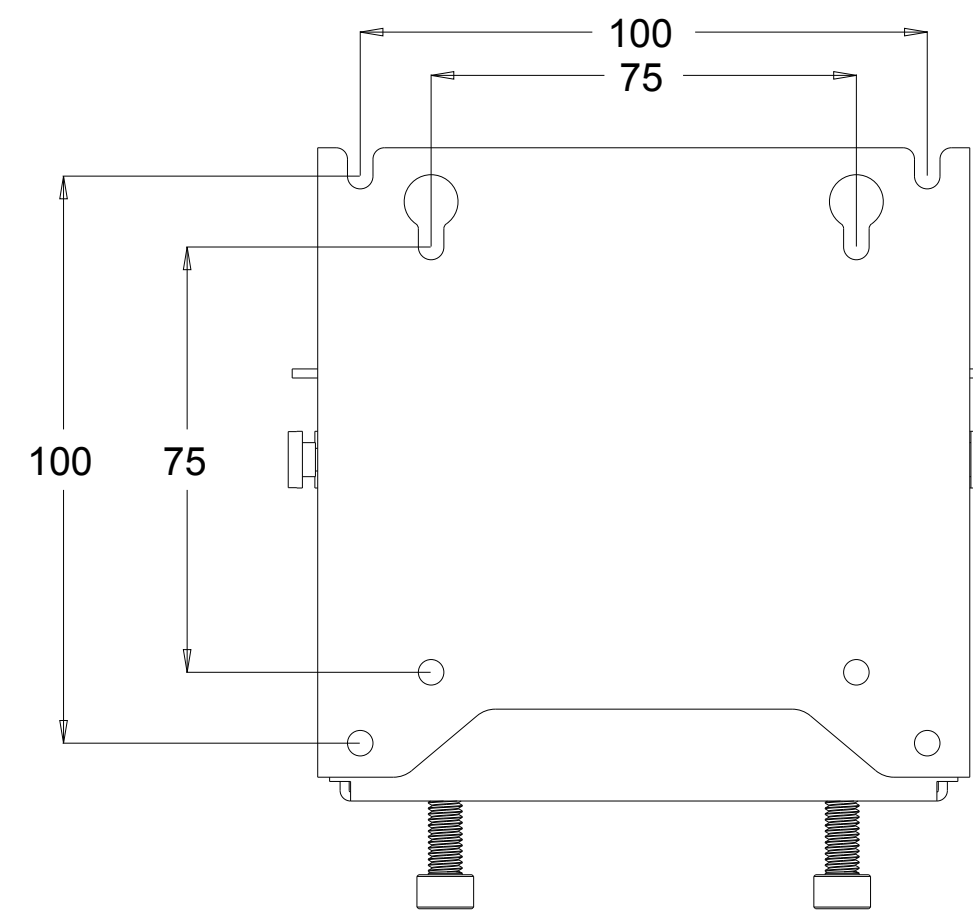

ELO BOLT-DOWN POLE MOUNTS

E047458
E047663
E047864

MOUNTING HOLES

ELO SHELF MOUNT

E043382

MOUNT OPTION FOR MADIX TYPE METAL SHELF

VESA MOUNT

ELO POLE-MOUNT

E045151

DIMENSIONAL DRAWING: 22in AAI02

ELO LOGO

DIMENSIONS ARE IN MILLIMETERS

ELO PERIPHERAL MOUNTING INTERFACE (1 PER SIDE)
(SEE WEBSITE FOR DIMENSIONAL DRAWINGS OF COMPATIBLE PERIPHERALS)

DIMENSIONAL DRAWING: 22in AAI02

44

DIMENSIONS ARE IN MILLIMETERS

DIMENSIONAL DRAWING: 22in AAI02

LOW-PROFILE WALLMOUNT KIT P/N: E802400
(OPTIONAL KIT, PURCHASED SEPARATELY)
NOT COMPATIBLE WITH POE ADAPTER KIT (PAGE 3) P/N: E615619

DIMENSIONS ARE IN MILLIMETERS