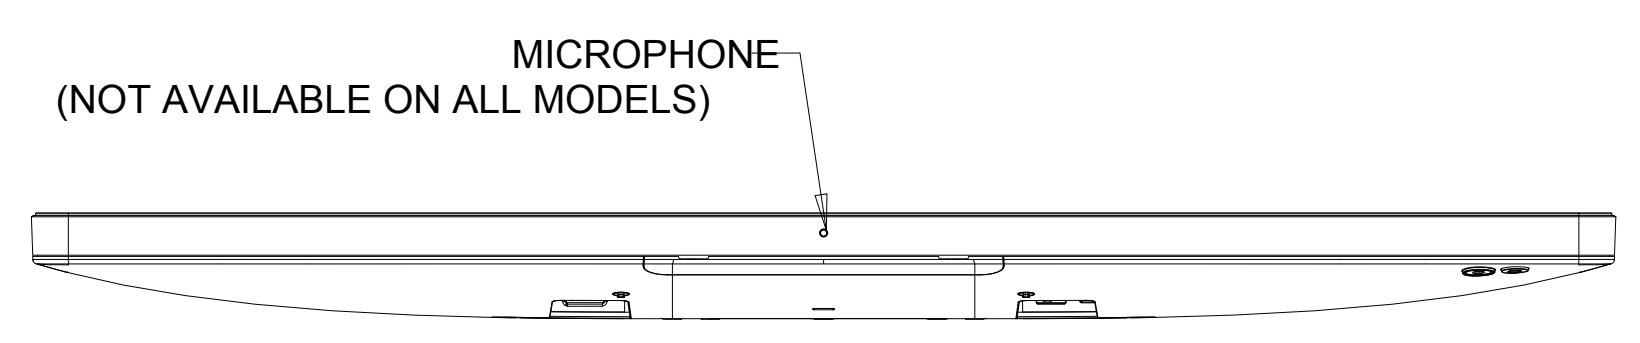

ELO BOLT-DOWN POLE MOUNTS

E047458
E047663
E047864

MOUNTING HOLES

ELO SHELF MOUNT

E043382

MOUNT OPTION FOR MADIX TYPE METAL SHELF

VESA MOUNT

ELO POLE-MOUNT

E045151

DIMENSIONAL DRAWING: 22in AAI02

ELO LOGO

DIMENSIONS ARE IN MILLIMETERS

ELO PERIPHERAL MOUNTING INTERFACE (1 PER SIDE)
(SEE WEBSITE FOR DIMENSIONAL DRAWINGS OF COMPATIBLE PERIPHERALS)

DIMENSIONAL DRAWING: 22in AAI02