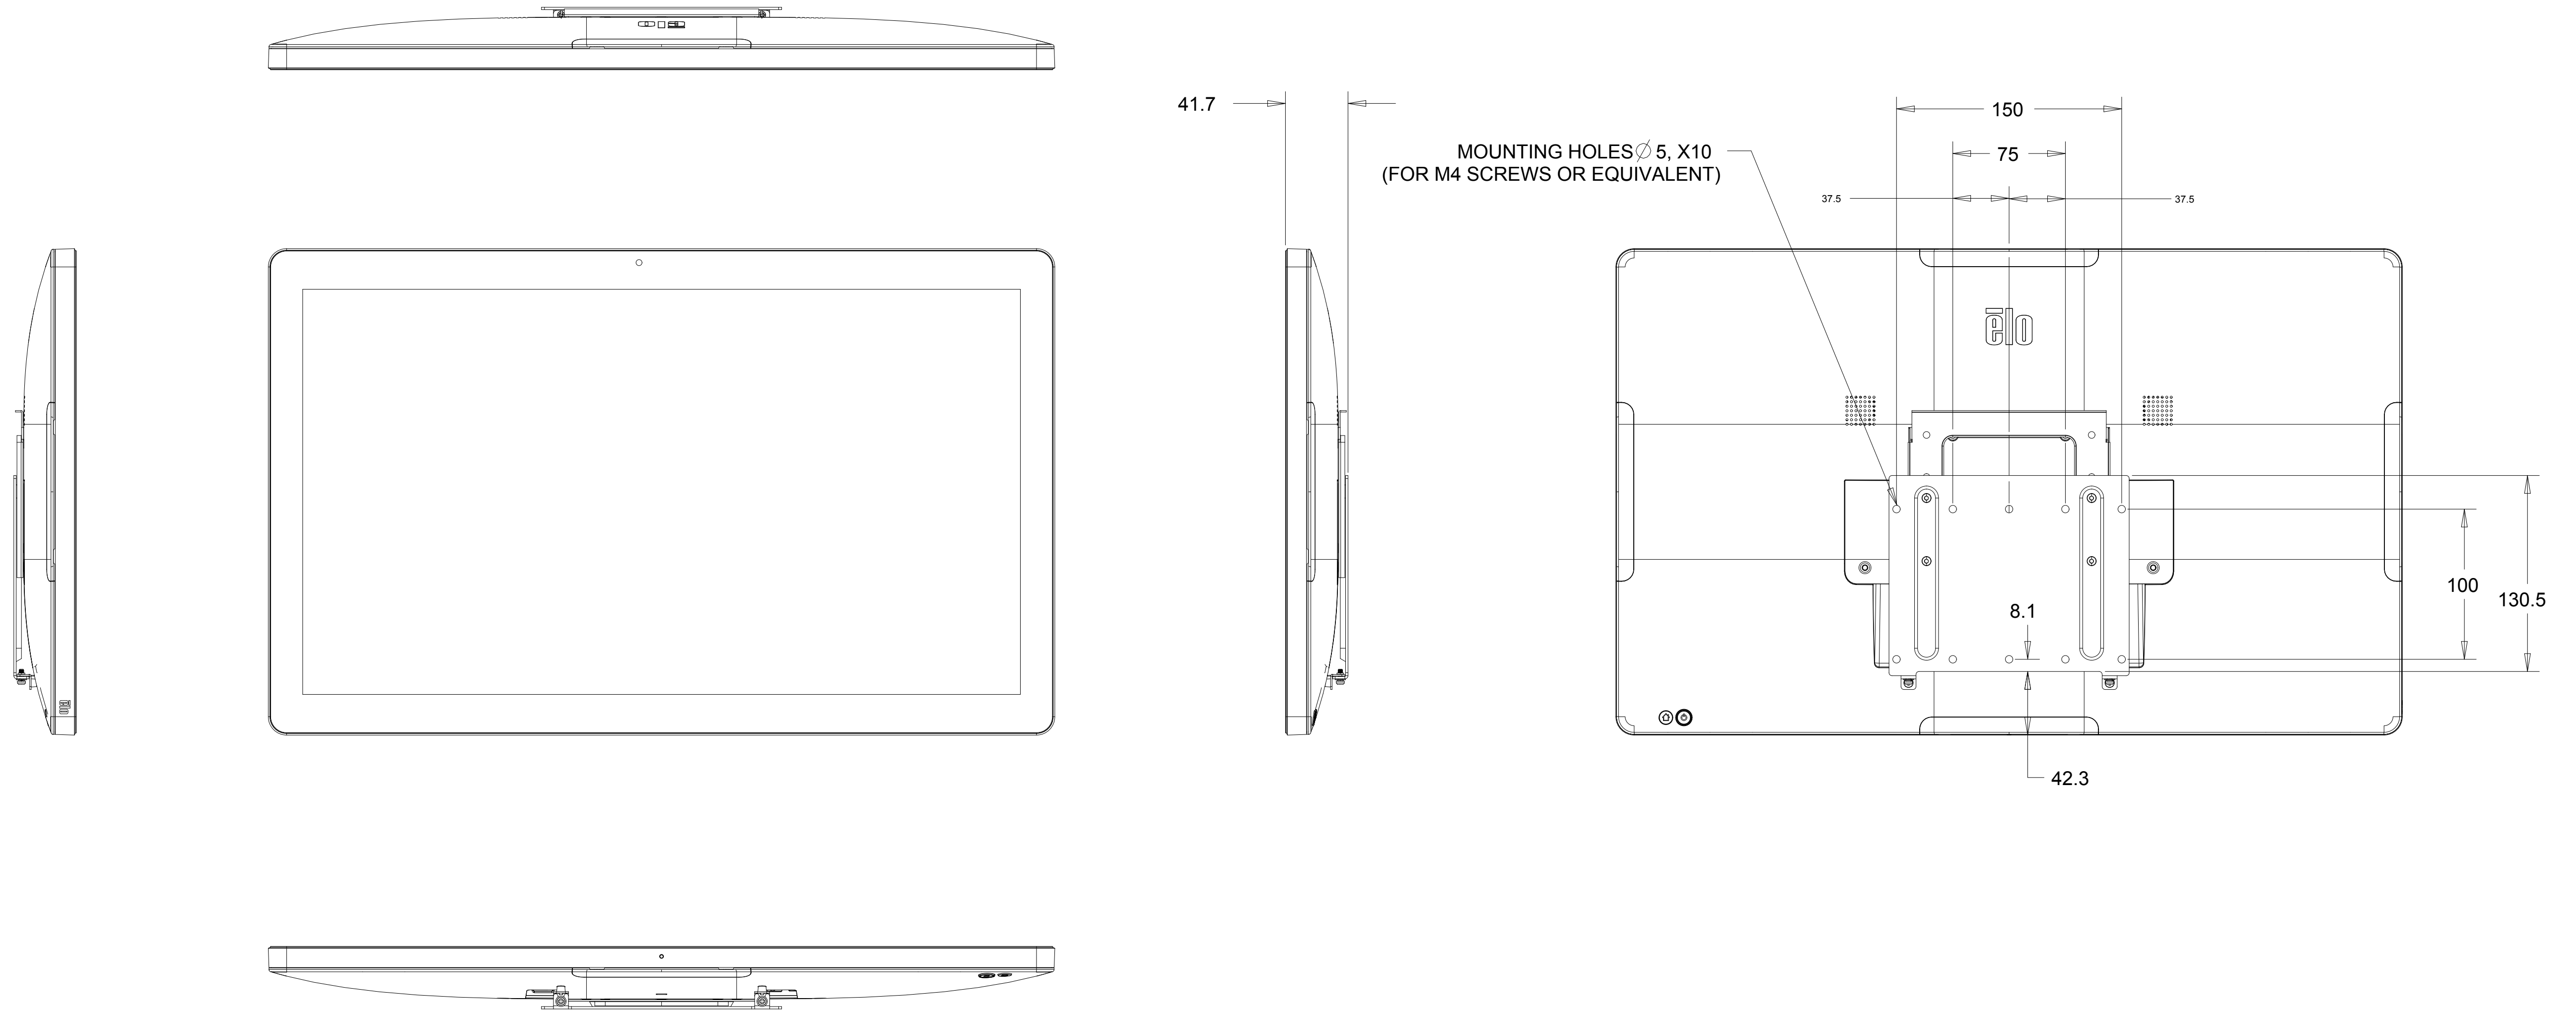

E045151

DIMENSIONAL DRAWING: 22in AAI02

ELO LOGO

DIMENSIONS ARE IN MILLIMETERS

ELO PERIPHERAL MOUNTING INTERFACE (1 PER SIDE)
(SEE WEBSITE FOR DIMENSIONAL DRAWINGS OF COMPATIBLE PERIPHERALS)

DIMENSIONAL DRAWING: 22in AAI02

POWER OVER ETHERNET (POE) ADAPTER KIT P/N: E615169
(OPTIONAL KIT, PURCHASED SEPARATELY)
POE COVER REMOVED AND POE PERIPHERAL INSTALLED

NOT COMPATIBLE WITH LOW-PROFILE WALLMOUNT (PAGE 4) P/N: E802400

REQUIRES EXTENDED M4 SCREWS INCLUDED WITH POE KIT
SCREWS PASS THROUGH POE MODULE/SPACER INTO ORIGINAL VESA MOUNT

44

DIMENSIONS ARE IN MILLIMETERS

DIMENSIONAL DRAWING: 22in AAI02

LOW-PROFILE WALLMOUNT KIT P/N: E802400
(OPTIONAL KIT, PURCHASED SEPARATELY)
NOT COMPATIBLE WITH POE ADAPTER KIT (PAGE 3) P/N: E615619

DIMENSIONS ARE IN MILLIMETERS