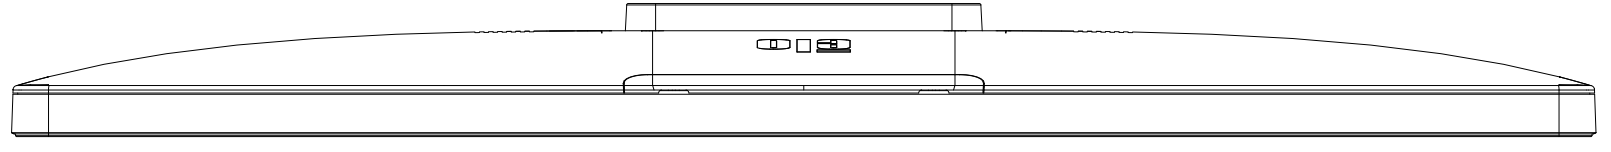

DIMENSIONAL DRAWING: 22in AAI02

POWER OVER ETHERNET (POE) ADAPTER KIT P/N: E615169
(OPTIONAL KIT, PURCHASED SEPARATELY)
POE COVER REMOVED AND POE PERIPHERAL INSTALLED

NOT COMPATIBLE WITH LOW-PROFILE WALLMOUNT (PAGE 4) P/N: E802400

REQUIRES EXTENDED M4 SCREWS INCLUDED WITH POE KIT
SCREWS PASS THROUGH POE MODULE/SPACER INTO ORIGINAL VESA MOUNT