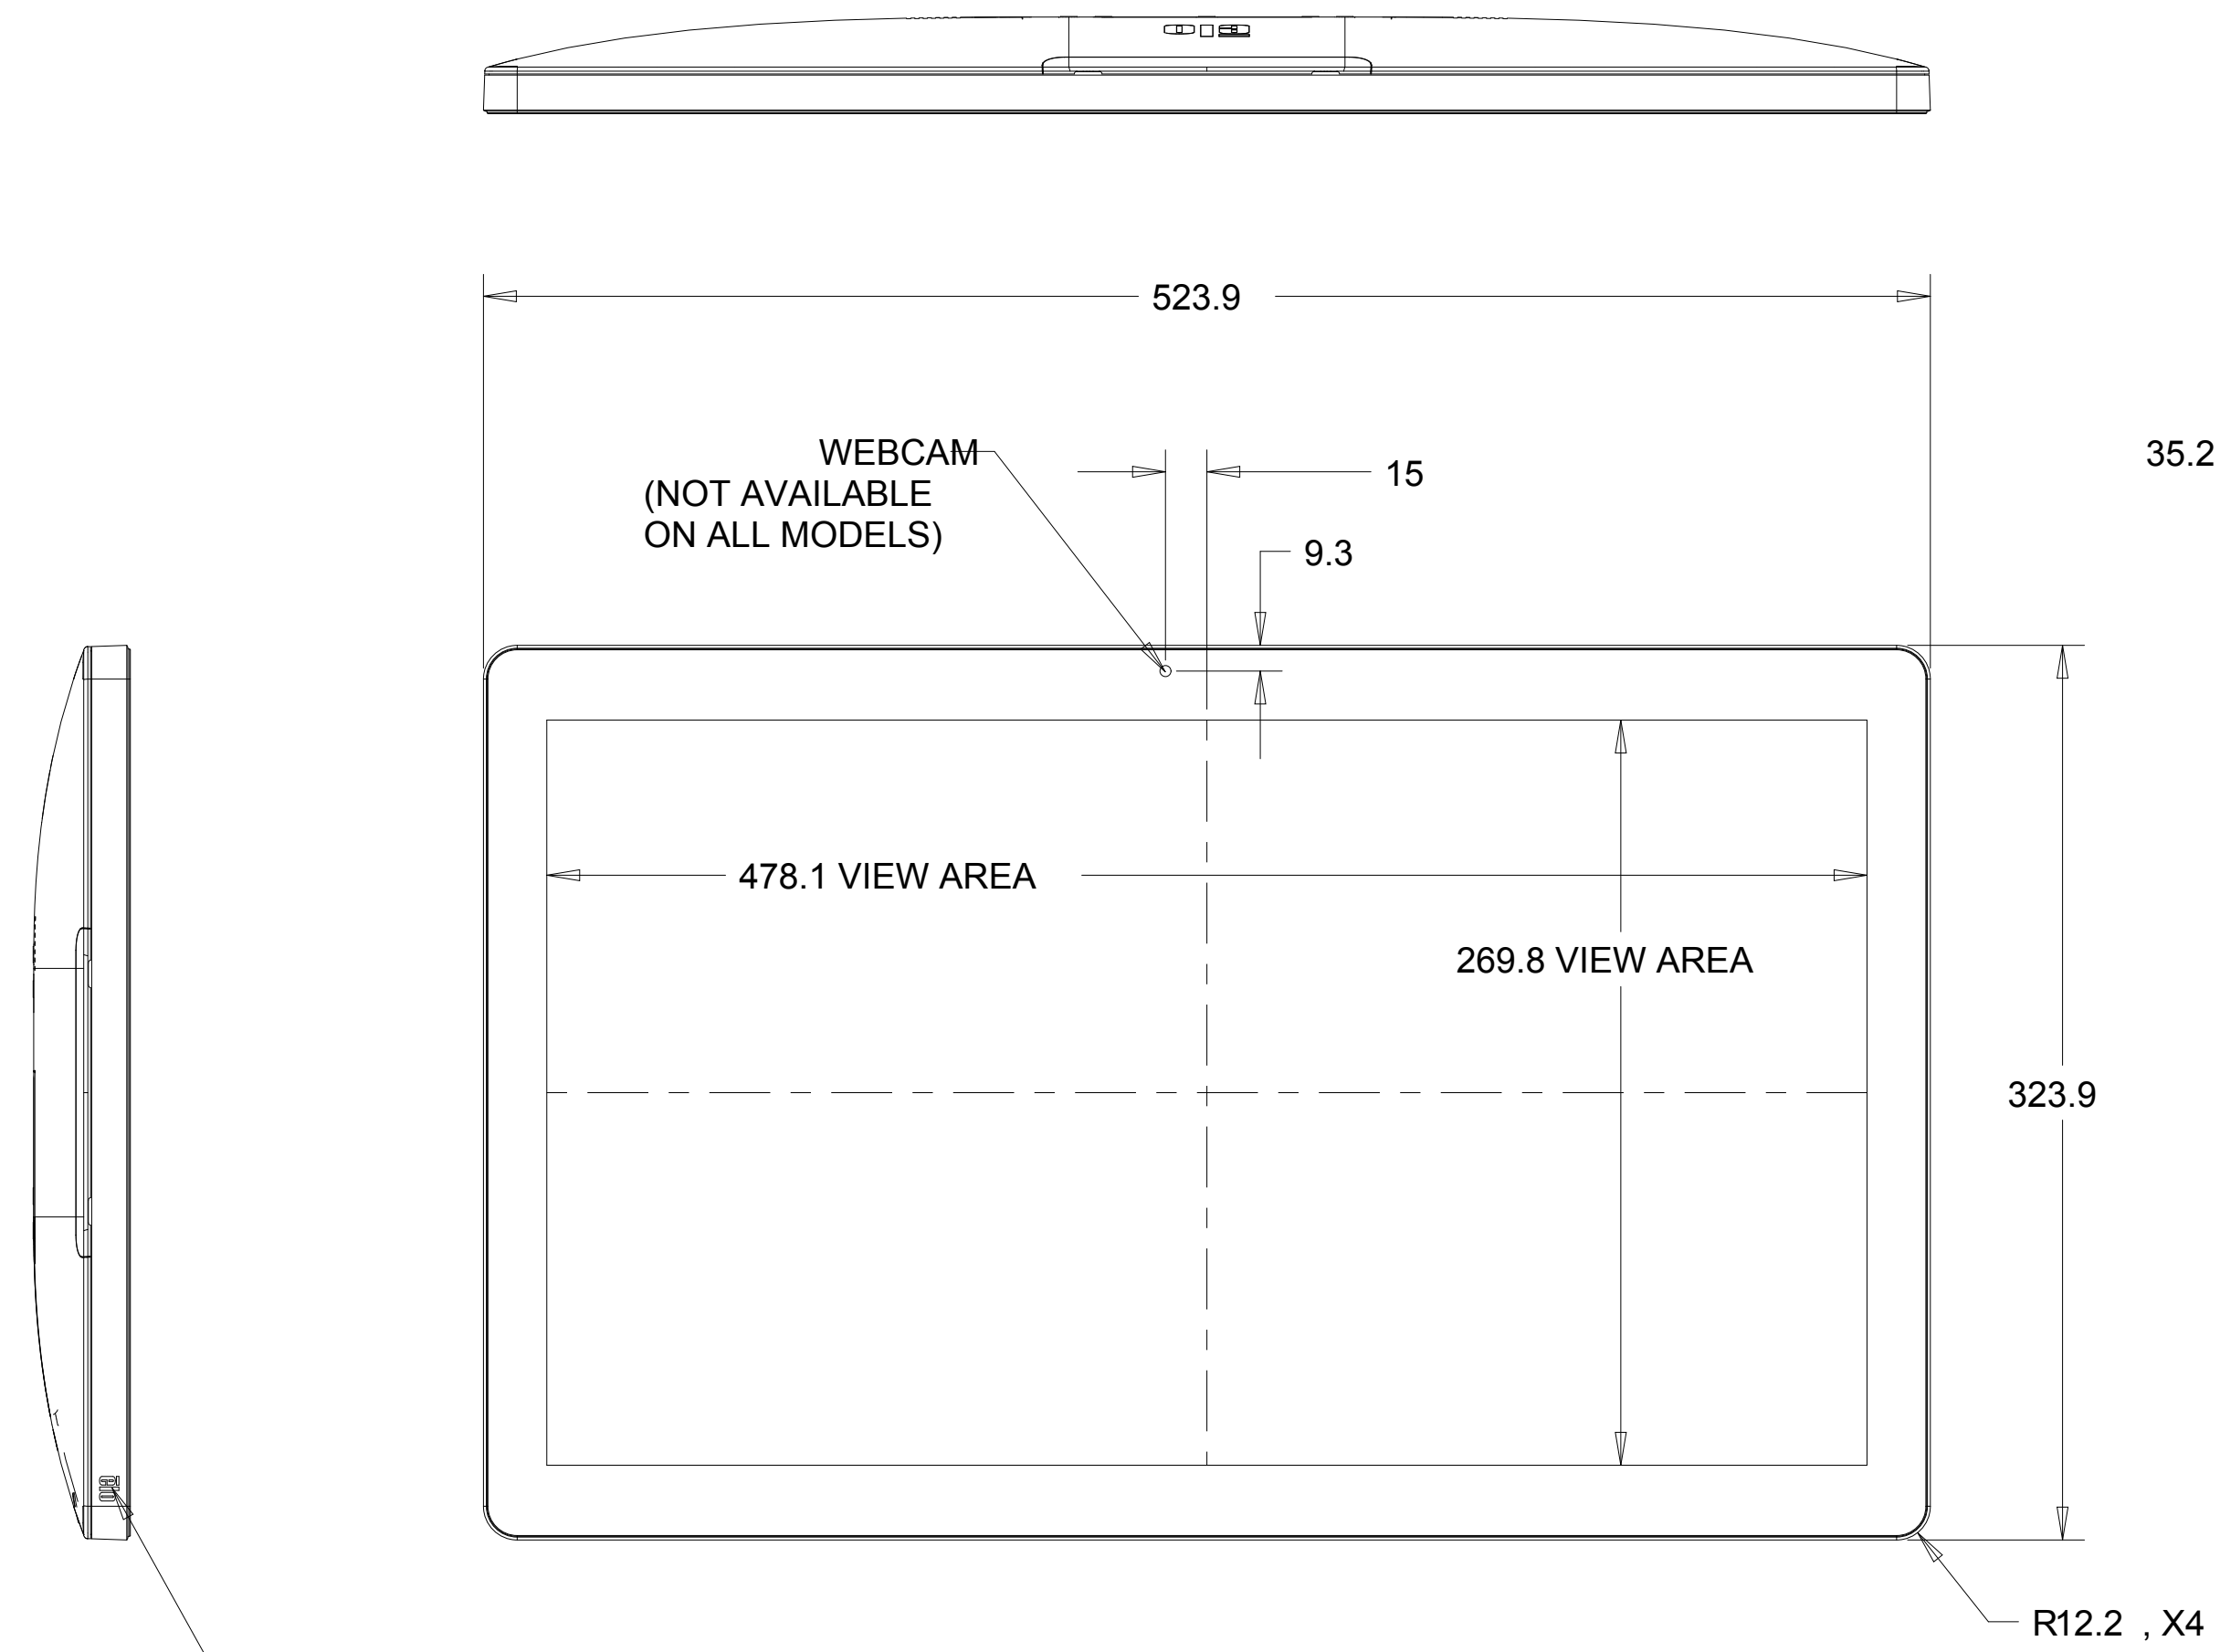

ELO BOLT-DOWN POLE MOUNTS

E047458
E047663
E047864

MOUNTING HOLES

ELO SHELF MOUNT

E043382

MOUNT OPTION FOR MADIX TYPE METAL SHELF

VESA MOUNT

ELO POLE-MOUNT

E045151

DIMENSIONAL DRAWING: 22in AAI02

ELO LOGO

DIMENSIONS ARE IN MILLIMETERS

ELO PERIPHERAL MOUNTING INTERFACE (1 PER SIDE)
(SEE WEBSITE FOR DIMENSIONAL DRAWINGS OF COMPATIBLE PERIPHERALS)

DIMENSIONAL DRAWING: 22in AAI02

44

DIMENSIONS ARE IN MILLIMETERS

DIMENSIONAL DRAWING: 22in AAI02

LOW-PROFILE WALLMOUNT KIT P/N: E802400
(OPTIONAL KIT, PURCHASED SEPARATELY)
NOT COMPATIBLE WITH POE ADAPTER KIT (PAGE 3) P/N: E615619

DIMENSIONS ARE IN MILLIMETERS