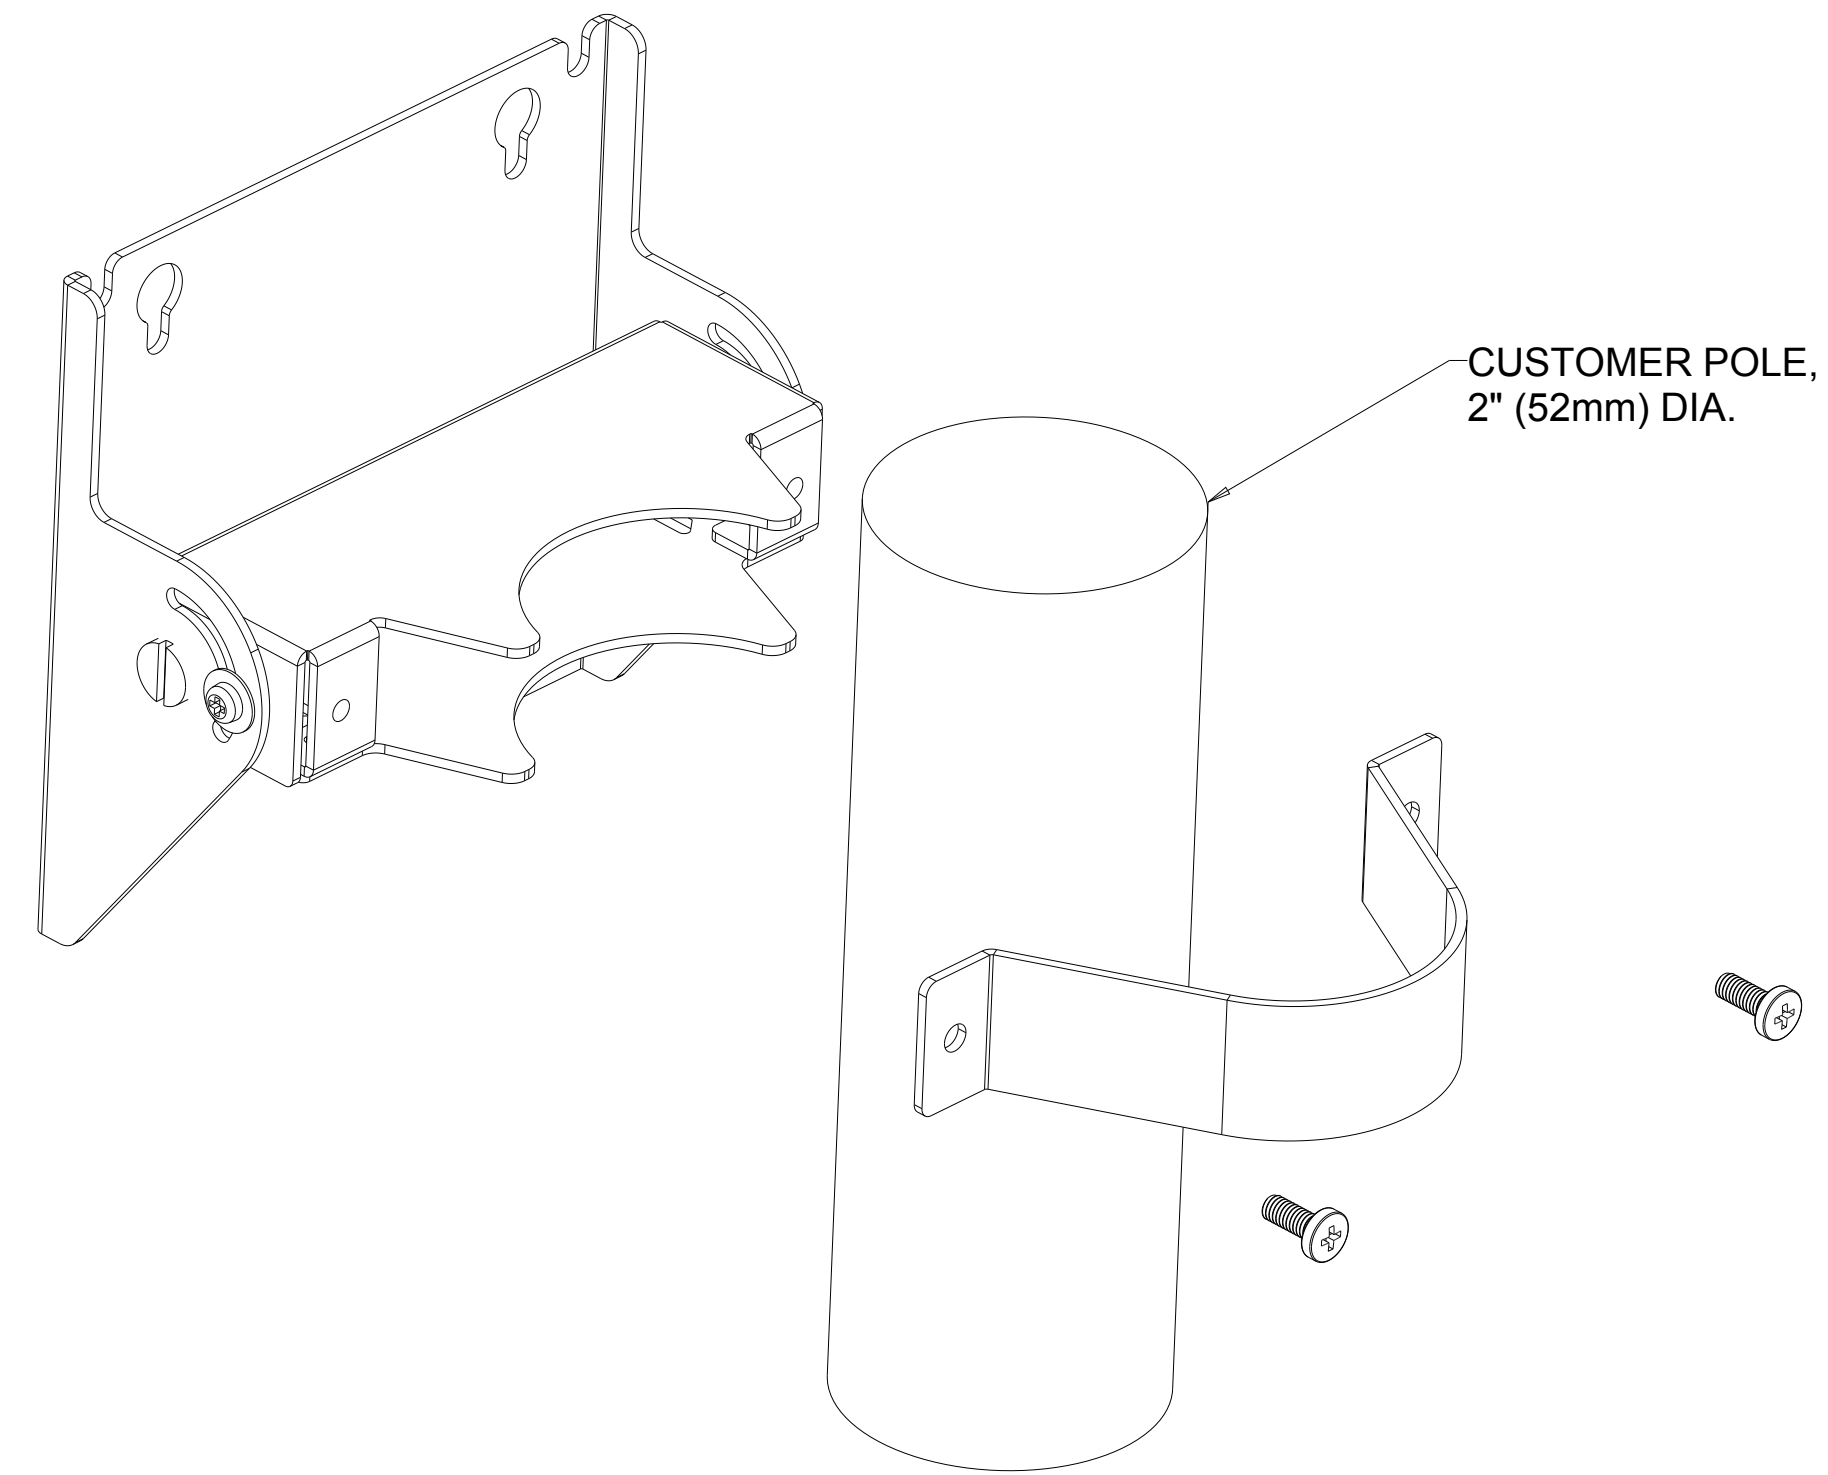

ELO BOLT-DOWN POLE MOUNTS

E047458
E047663
E047864

MOUNTING HOLES

ELO SHELF MOUNT

E043382

MOUNT OPTION FOR MADIX TYPE METAL SHELF

VESA MOUNT

ELO POLE-MOUNT

E045151

DIMENSIONAL DRAWING: 22in AAI02

ELO LOGO

DIMENSIONS ARE IN MILLIMETERS

ELO PERIPHERAL MOUNTING INTERFACE (1 PER SIDE)
(SEE WEBSITE FOR DIMENSIONAL DRAWINGS OF COMPATIBLE PERIPHERALS)

DIMENSIONAL DRAWING: 22in AAI02

POWER OVER ETHERNET (POE) ADAPTER KIT P/N: E615169
(OPTIONAL KIT, PURCHASED SEPARATELY)
POE COVER REMOVED AND POE PERIPHERAL INSTALLED

NOT COMPATIBLE WITH LOW-PROFILE WALLMOUNT (PAGE 4) P/N: E802400

REQUIRES EXTENDED M4 SCREWS INCLUDED WITH POE KIT
SCREWS PASS THROUGH POE MODULE/SPACER INTO ORIGINAL VESA MOUNT