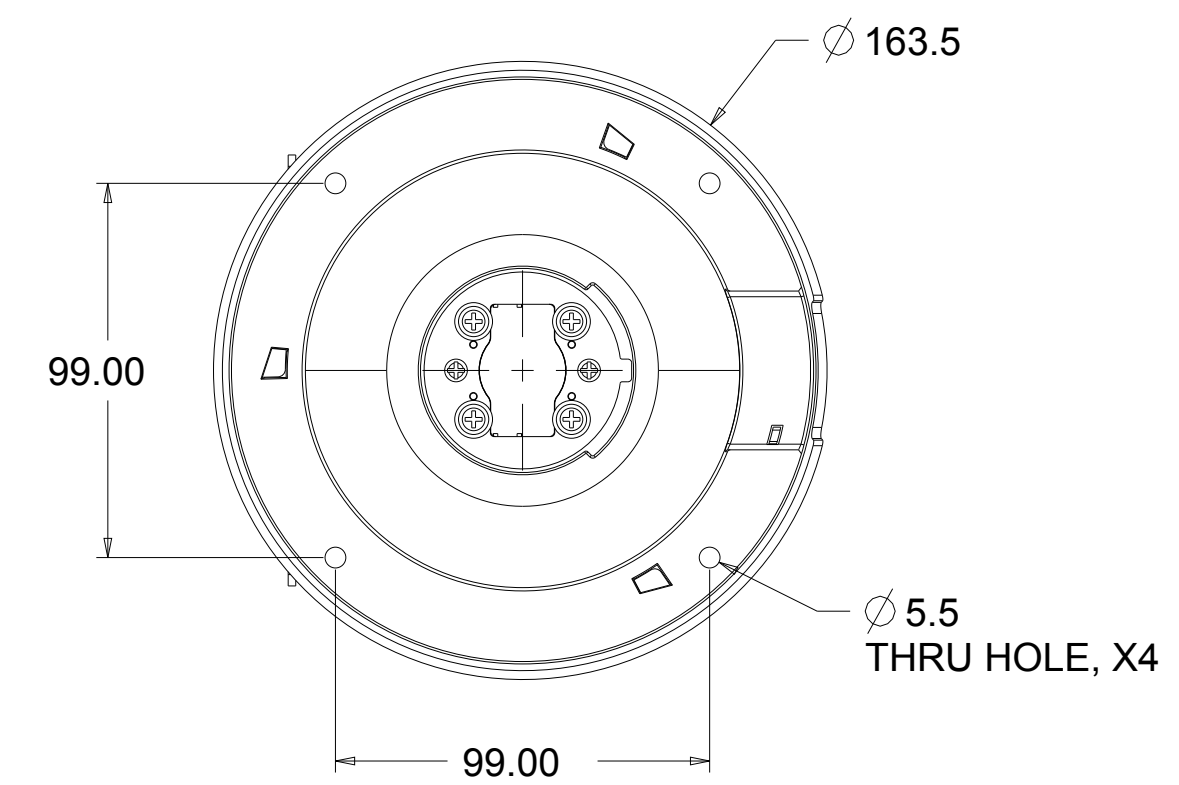

ELO BOLT-DOWN POLE MOUNTS

E047458
E047663
E047864

MOUNTING HOLES

ELO SHELF MOUNT

E043382

MOUNT OPTION FOR MADIX TYPE METAL SHELF

VESA MOUNT

ELO POLE-MOUNT

E045151

DIMENSIONAL DRAWING: 22in AAI02

ELO LOGO

DIMENSIONS ARE IN MILLIMETERS

ELO PERIPHERAL MOUNTING INTERFACE (1 PER SIDE)
(SEE WEBSITE FOR DIMENSIONAL DRAWINGS OF COMPATIBLE PERIPHERALS)

DIMENSIONAL DRAWING: 22in AAI02

POWER OVER ETHERNET (POE) ADAPTER KIT P/N: E615169
(OPTIONAL KIT, PURCHASED SEPARATELY)
POE COVER REMOVED AND POE PERIPHERAL INSTALLED

NOT COMPATIBLE WITH LOW-PROFILE WALLMOUNT (PAGE 4) P/N: E802400

REQUIRES EXTENDED M4 SCREWS INCLUDED WITH POE KIT
SCREWS PASS THROUGH POE MODULE/SPACER INTO ORIGINAL VESA MOUNT

44

DIMENSIONS ARE IN MILLIMETERS

DIMENSIONAL DRAWING: 22in AAI02

LOW-PROFILE WALLMOUNT KIT P/N: E802400
(OPTIONAL KIT, PURCHASED SEPARATELY)
NOT COMPATIBLE WITH POE ADAPTER KIT (PAGE 3) P/N: E615619

DIMENSIONS ARE IN MILLIMETERS