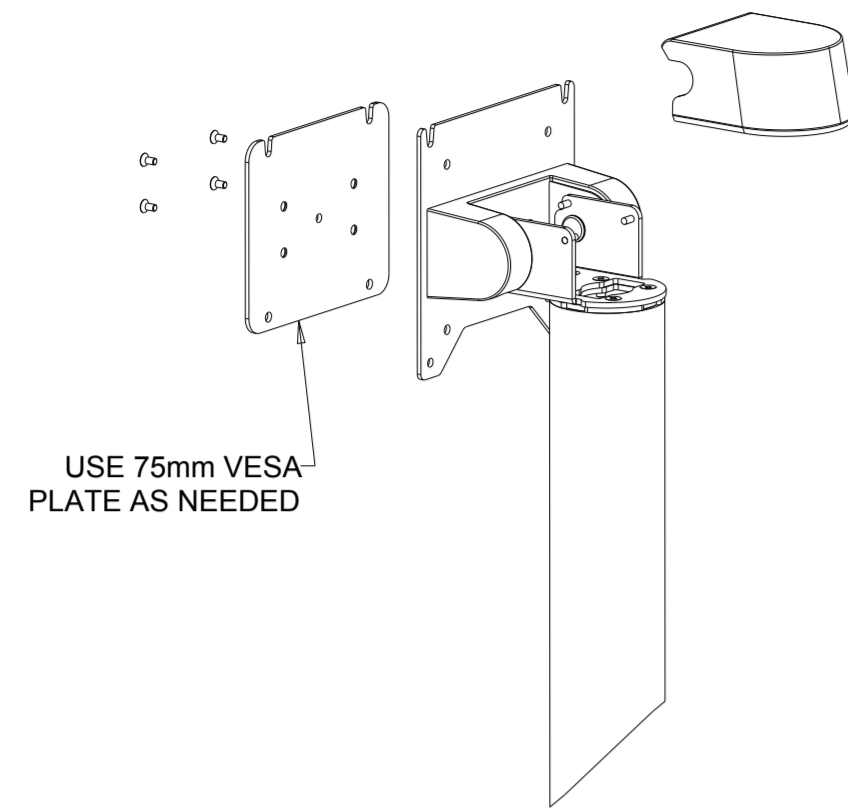

ELO BOLT-DOWN POLE MOUNTS

E047458
E047663
E047864

MOUNTING HOLES

ELO SHELF MOUNT

E043382

MOUNT OPTION FOR MADIX TYPE METAL SHELF

VESA MOUNT

ELO POLE-MOUNT

E045151

ELO-KIT-FLOOR STAND 5 FOOT

E048069

MOUNTING OPTION

DIMENSIONS ARE IN MILLIMETERS

MS601766

DATE: 09/15/15

REV: A

259.57
(MONITORS WITH STAND OUTLINE DIMENSION)

DIMENSIONS ARE IN MILLIMETERS

HERE IS PERIPHERALS INSTALLATION PLACE
(MORE DETAIL REFERENCE ACCESSORIES MANUAL)

STAND MOUNTING OPTION