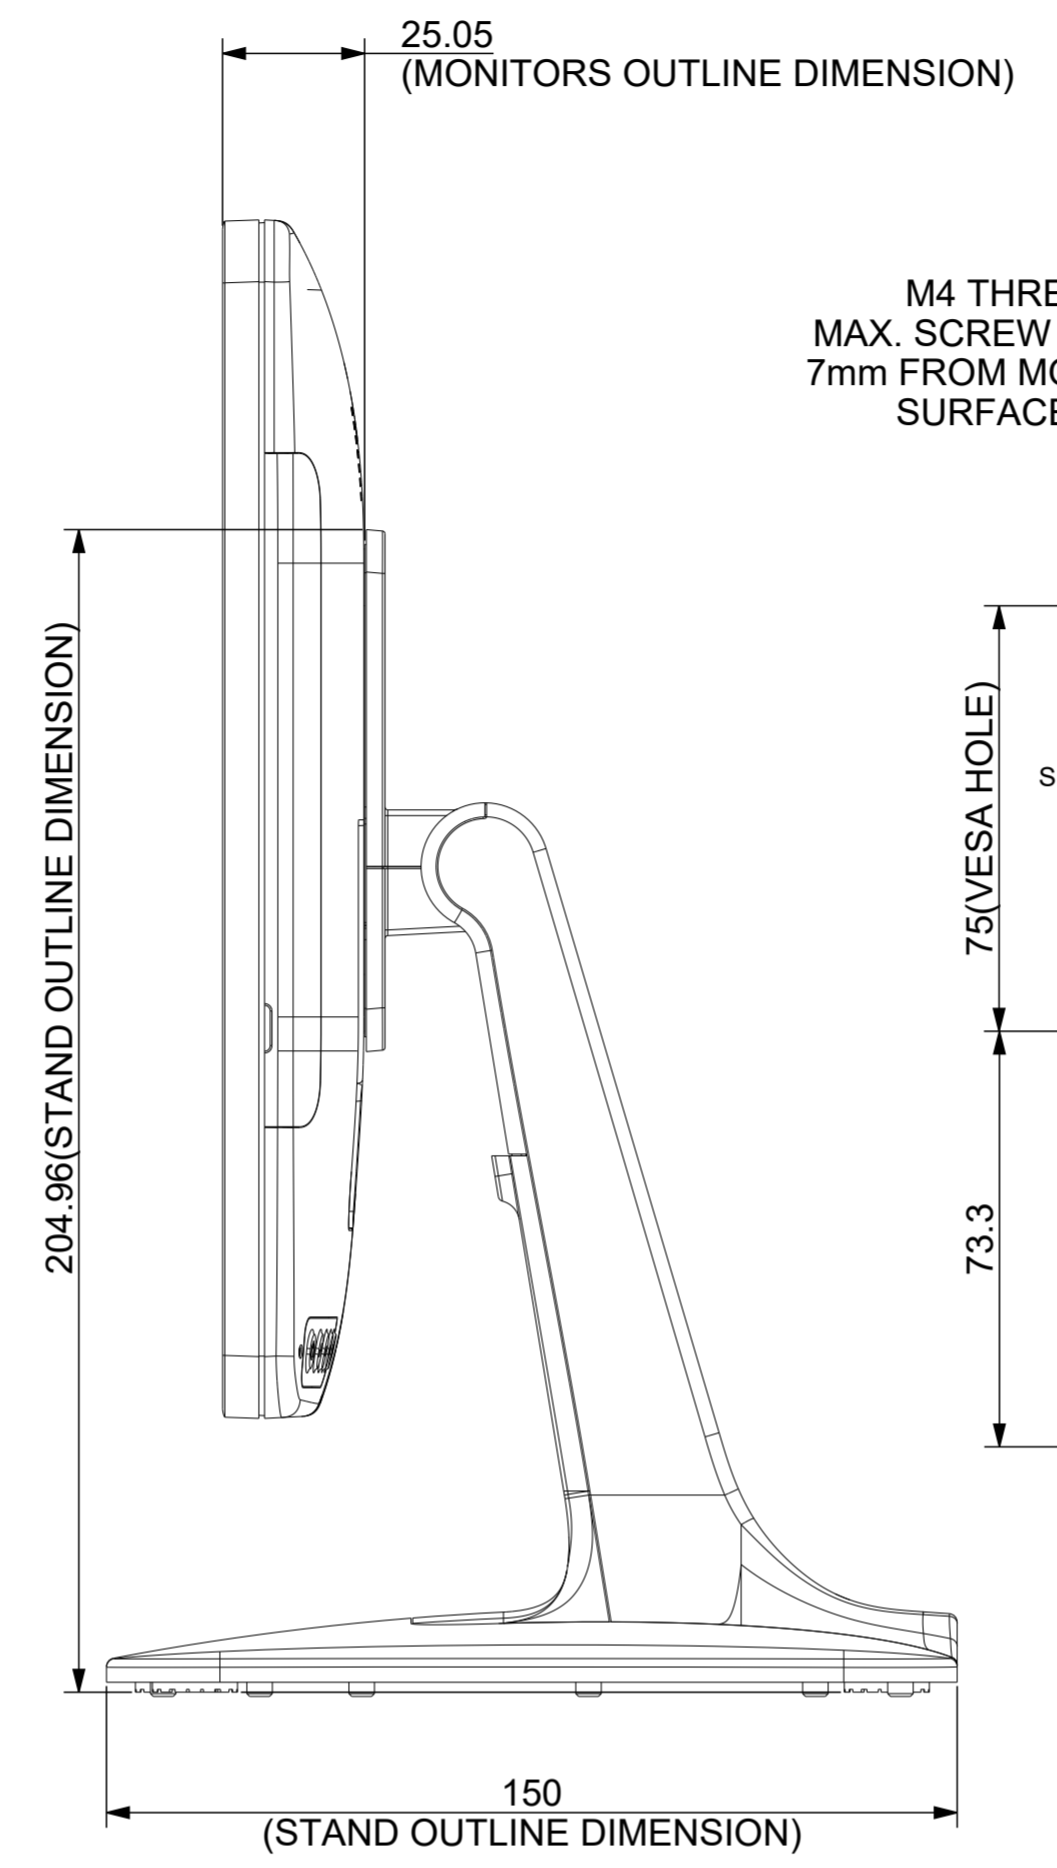

ELO BOLT-DOWN POLE MOUNTS

E047458
E047663
E047864

MOUNTING HOLES

ELO SHELF MOUNT

E043382

MOUNT OPTION FOR MADIX TYPE METAL SHELF

VESA MOUNT

ELO POLE-MOUNT

E045151

ELO-KIT-FLOOR STAND 5 FOOT

E048069

MOUNTING OPTION

DIMENSIONS ARE IN MILLIMETERS

MS601766

DATE: 09/15/15

REV: A

259.57
(MONITORS WITH STAND OUTLINE DIMENSION)

DIMENSIONS ARE IN MILLIMETERS

HERE IS PERIPHERALS INSTALLATION PLACE
(MORE DETAIL REFERENCE ACCESSORIES MANUAL)

STAND MOUNTING OPTION