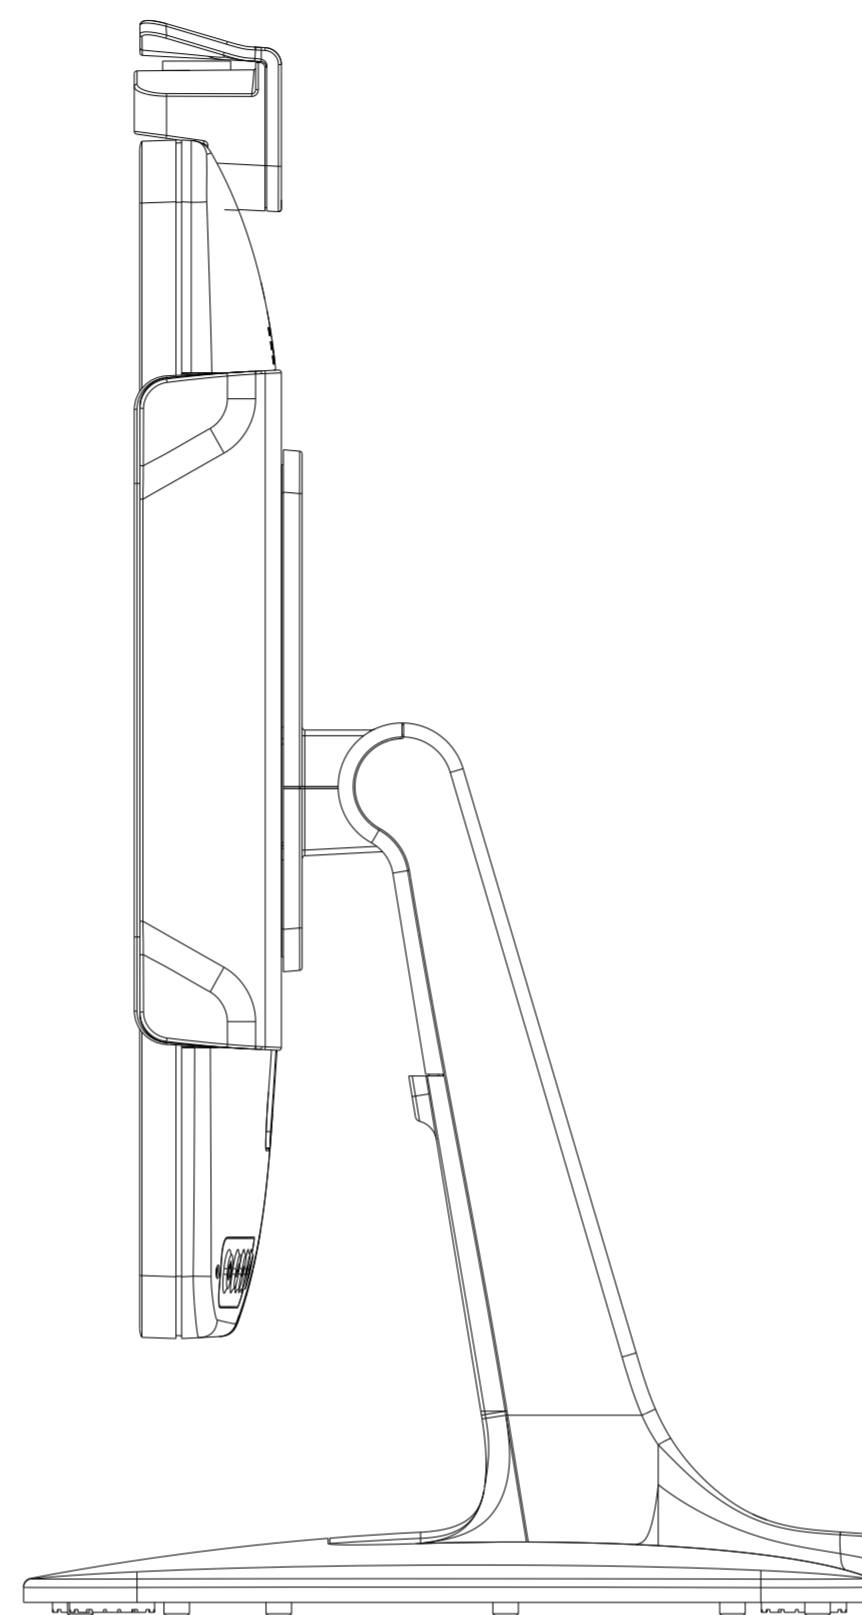

ELO BOLT-DOWN POLE MOUNTS

E047458
E047663
E047864

MOUNTING HOLES

ELO SHELF MOUNT

E043382

MOUNT OPTION FOR MADIX TYPE METAL SHELF

VESA MOUNT

ELO POLE-MOUNT

E045151

ELO-KIT-FLOOR STAND 5 FOOT

E048069

MOUNTING OPTION

DIMENSIONS ARE IN MILLIMETERS

MS601766

DATE: 09/15/15

REV: A

259.57
(MONITORS WITH STAND OUTLINE DIMENSION)

DIMENSIONS ARE IN MILLIMETERS

HERE IS PERIPHERALS INSTALLATION PLACE
(MORE DETAIL REFERENCE ACCESSORIES MANUAL)

STAND MOUNTING OPTION