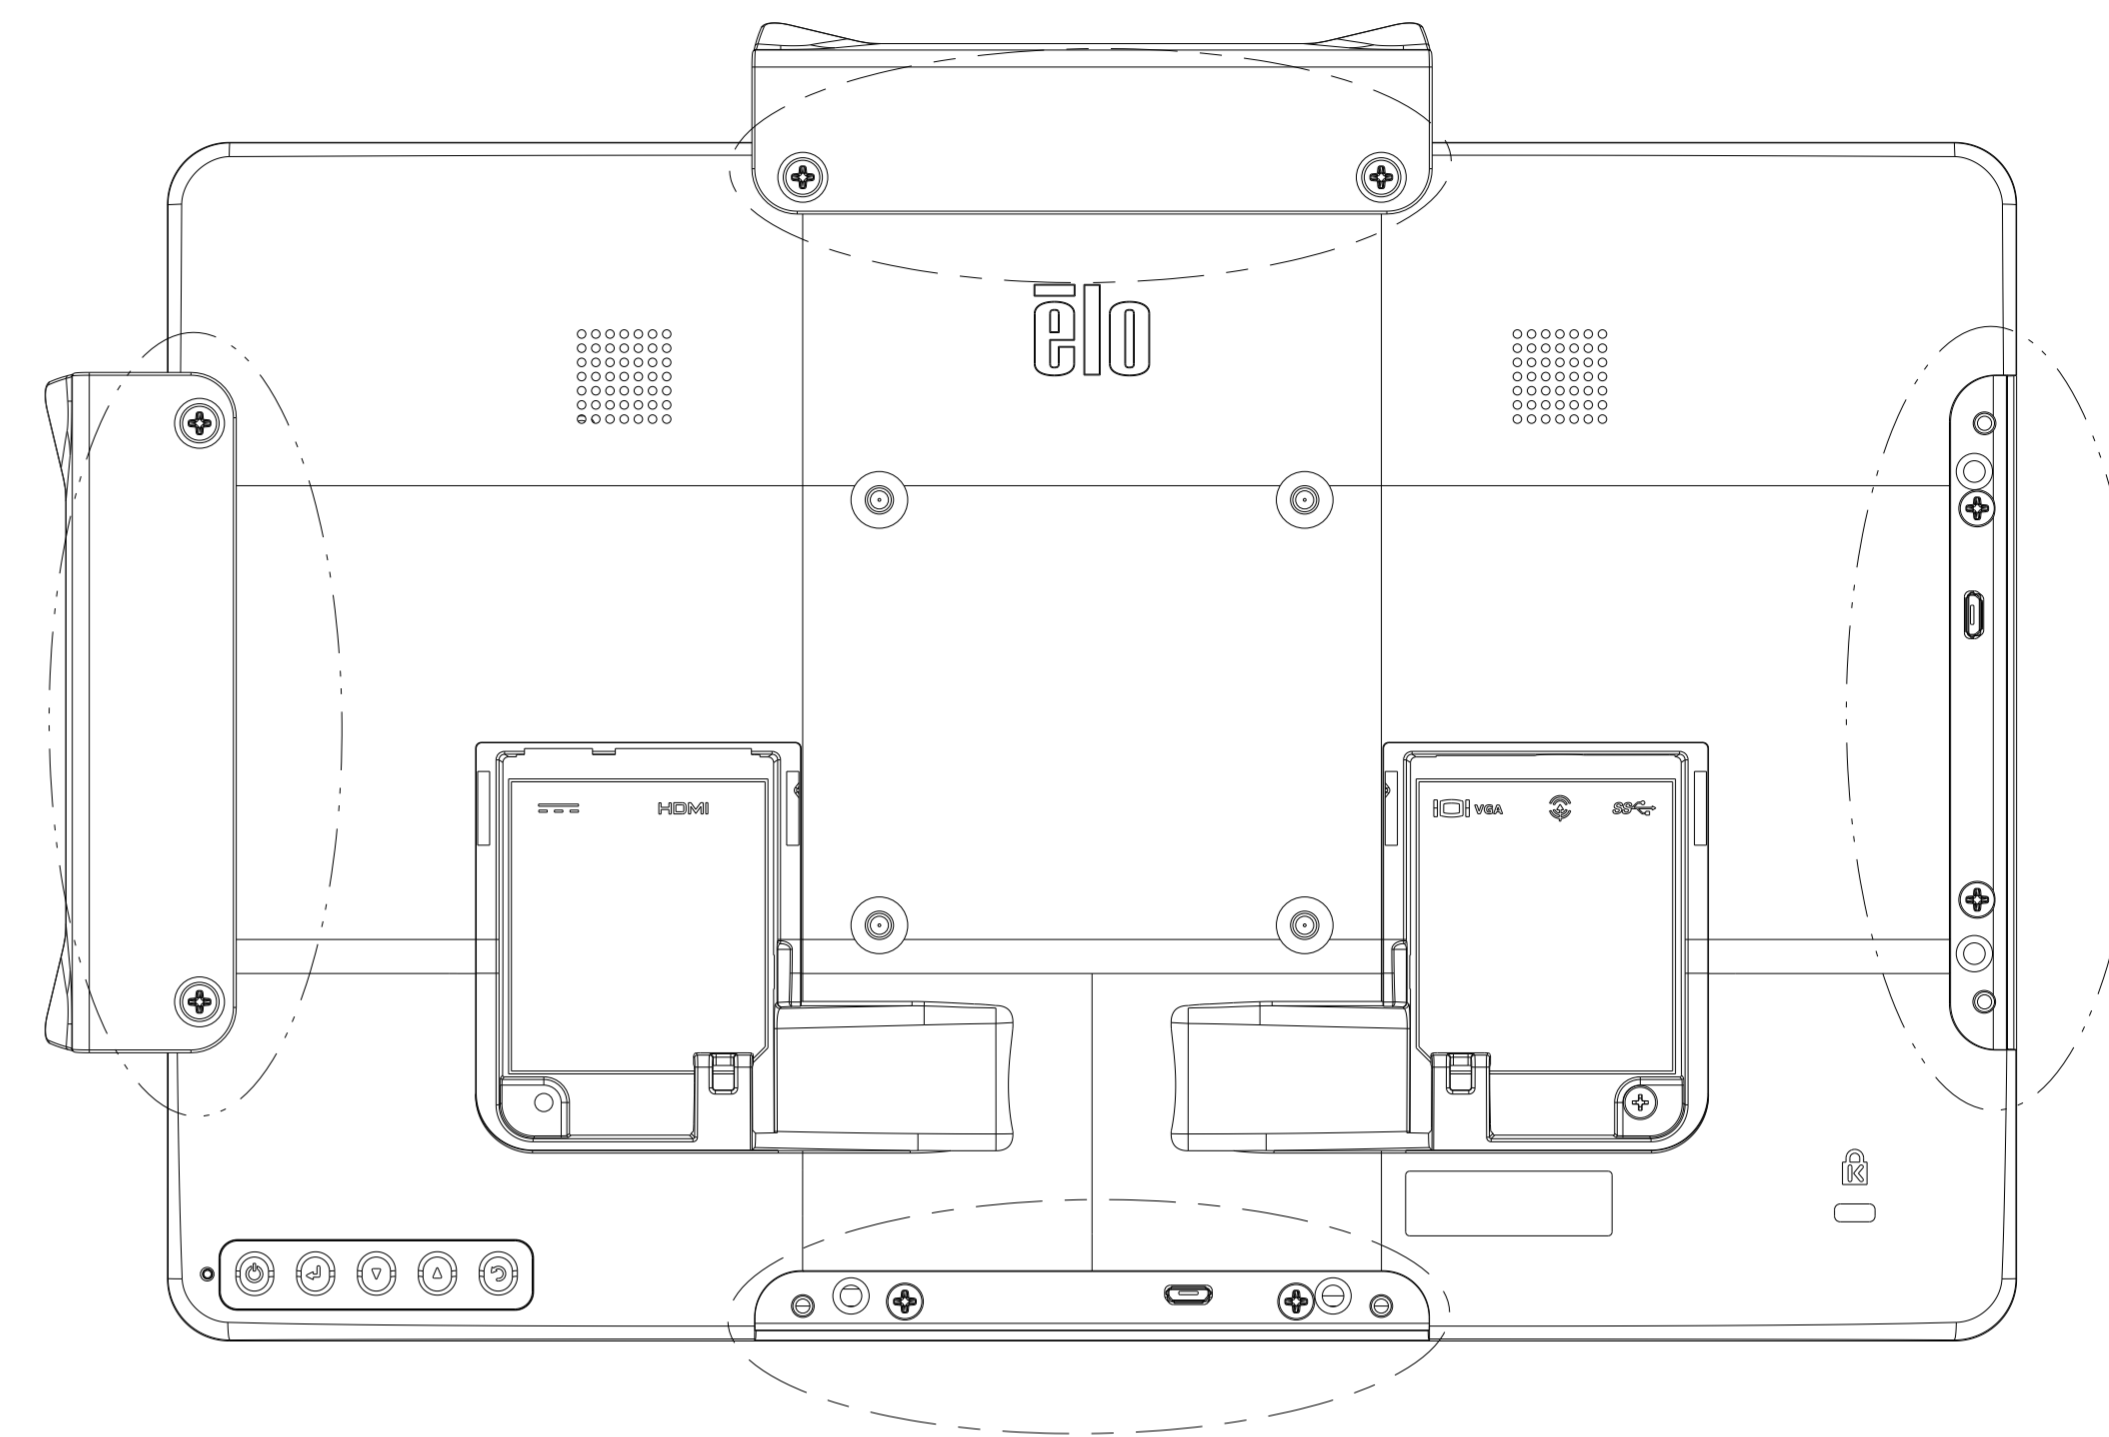

ELO BOLT-DOWN POLE MOUNTS

E047458
E047663
E047864

MOUNTING HOLES

ELO SHELF MOUNT

E043382

MOUNT OPTION FOR MADIX TYPE METAL SHELF

VESA MOUNT

ELO POLE-MOUNT

E045151

ELO-KIT-FLOOR STAND 5 FOOT

E048069

MOUNTING OPTION

DIMENSIONS ARE IN MILLIMETERS

MS601766

DATE: 09/15/15

REV: A

259.57
(MONITORS WITH STAND OUTLINE DIMENSION)

DIMENSIONS ARE IN MILLIMETERS

HERE IS PERIPHERALS INSTALLATION PLACE
(MORE DETAIL REFERENCE ACCESSORIES MANUAL)

STAND MOUNTING OPTION