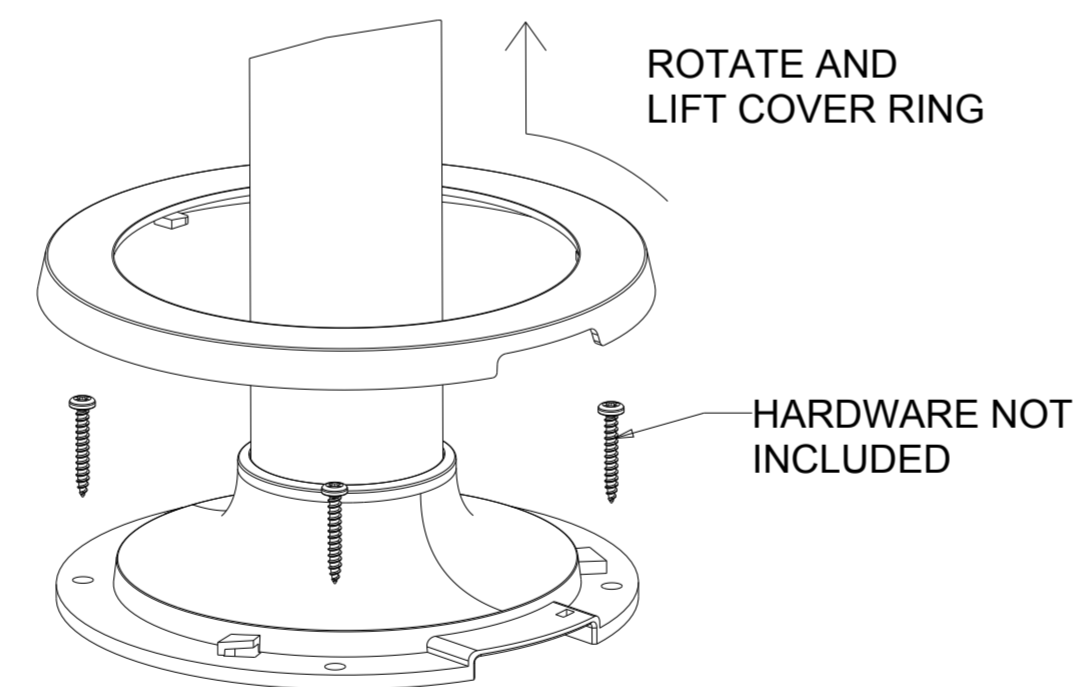

ELO BOLT-DOWN POLE MOUNTS

E047458
E047663
E047864

MOUNTING HOLES

ELO SHELF MOUNT

E043382

MOUNT OPTION FOR MADIX TYPE METAL SHELF

VESA MOUNT

ELO POLE-MOUNT

E045151

ELO-KIT-FLOOR STAND 5 FOOT

E048069

MOUNTING OPTION

DIMENSIONS ARE IN MILLIMETERS

MS601766

DATE: 09/15/15

REV: A

259.57
(MONITORS WITH STAND OUTLINE DIMENSION)

DIMENSIONS ARE IN MILLIMETERS

HERE IS PERIPHERALS INSTALLATION PLACE
(MORE DETAIL REFERENCE ACCESSORIES MANUAL)

STAND MOUNTING OPTION