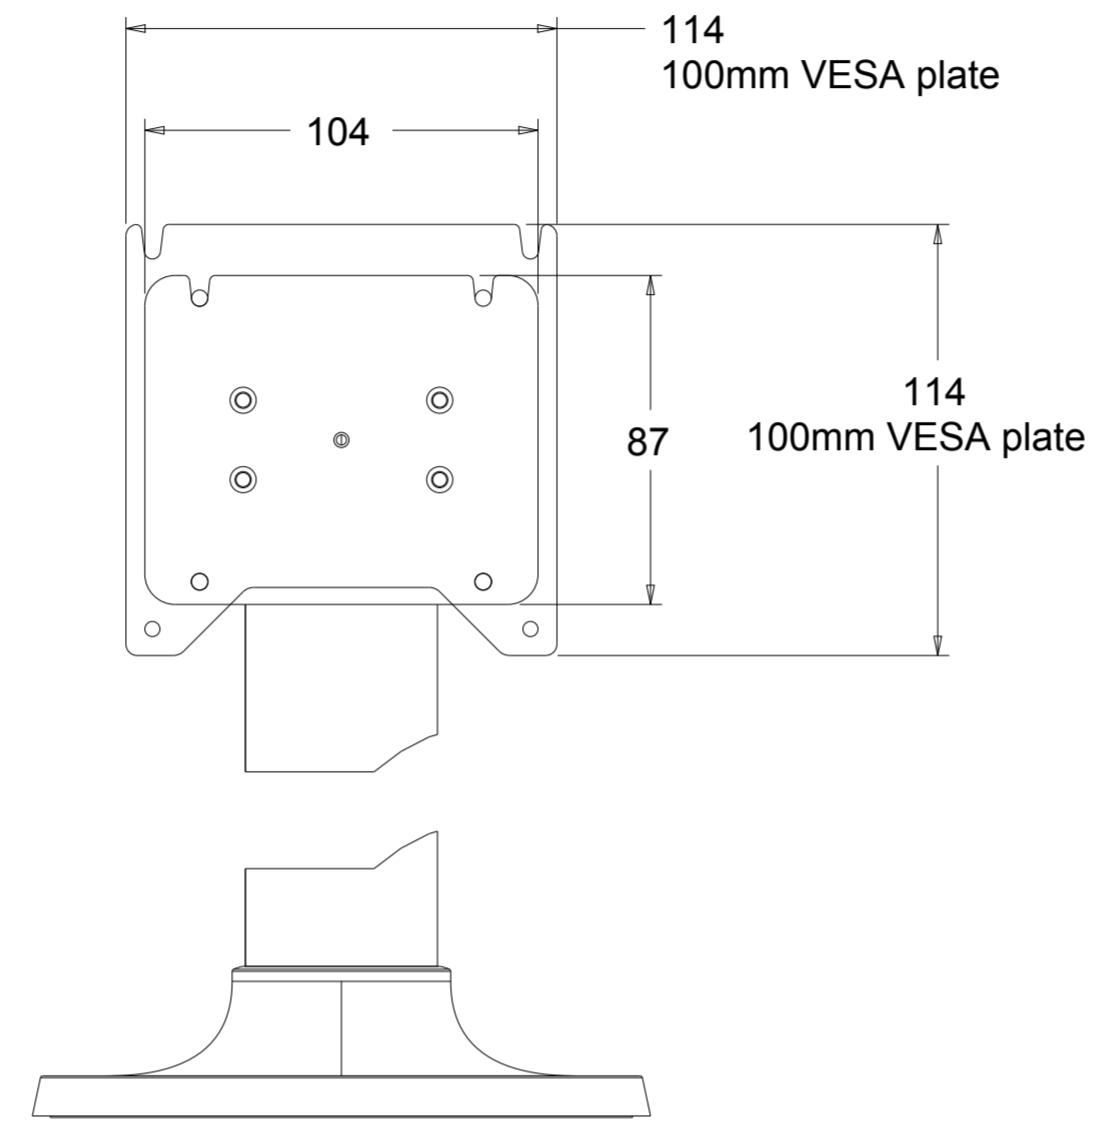

ELO BOLT-DOWN POLE MOUNTS

E047458
E047663
E047864

MOUNTING HOLES

ELO SHELF MOUNT

E043382

MOUNT OPTION FOR MADIX TYPE METAL SHELF

VESA MOUNT

ELO POLE-MOUNT

E045151

ELO-KIT-FLOOR STAND 5 FOOT

E048069

MOUNTING OPTION

DIMENSIONS ARE IN MILLIMETERS

MS601766

DATE: 09/15/15

REV: A

259.57
(MONITORS WITH STAND OUTLINE DIMENSION)

DIMENSIONS ARE IN MILLIMETERS

HERE IS PERIPHERALS INSTALLATION PLACE
(MORE DETAIL REFERENCE ACCESSORIES MANUAL)

STAND MOUNTING OPTION