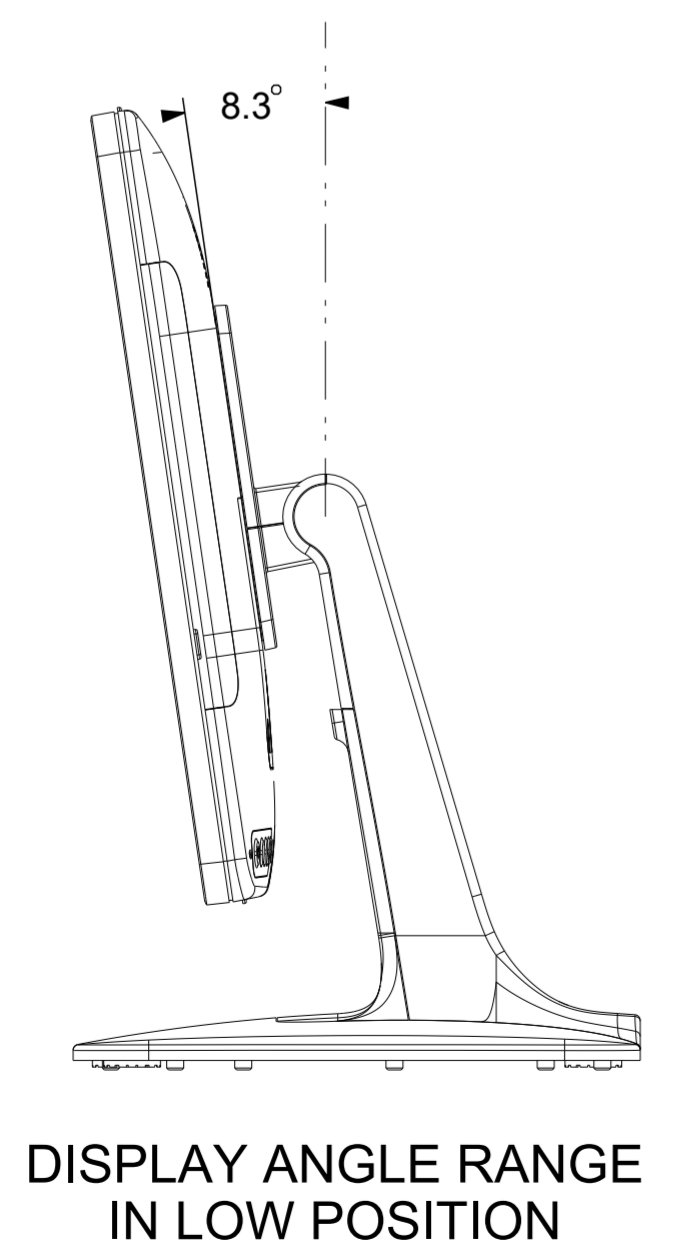

E045151

ELO-KIT-FLOOR STAND 5 FOOT

E048069

MOUNTING OPTION

DIMENSIONS ARE IN MILLIMETERS

MS601766

DATE: 09/15/15

REV: A

259.57
(MONITORS WITH STAND OUTLINE DIMENSION)

DIMENSIONS ARE IN MILLIMETERS

HERE IS PERIPHERALS INSTALLATION PLACE
(MORE DETAIL REFERENCE ACCESSORIES MANUAL)

STAND MOUNTING OPTION