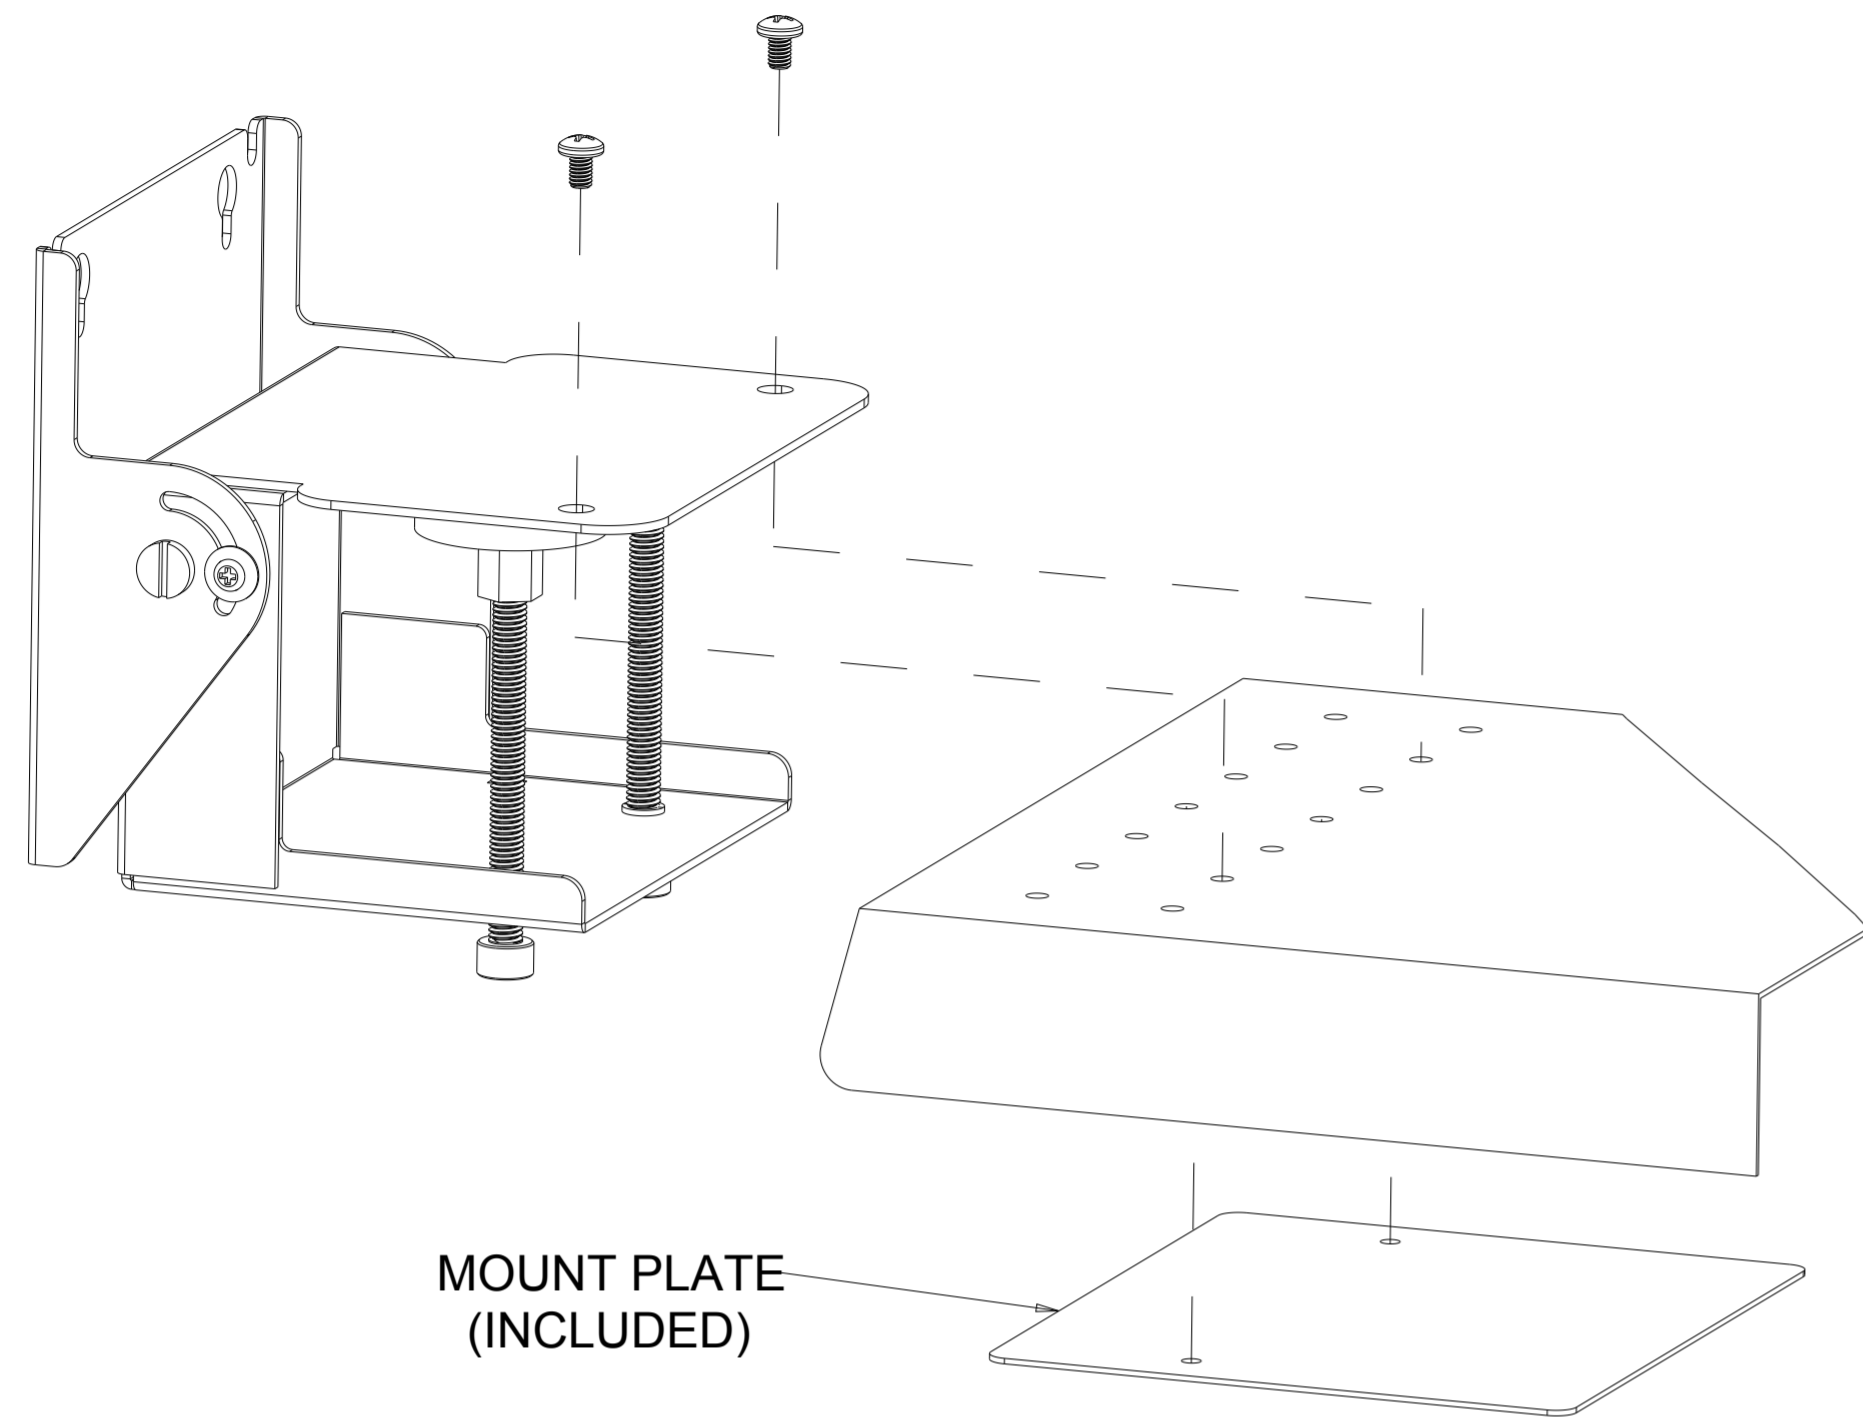

ELO BOLT-DOWN POLE MOUNTS

E047458
E047663
E047864

MOUNTING HOLES

ELO SHELF MOUNT

E043382

MOUNT OPTION FOR MADIX TYPE METAL SHELF

VESA MOUNT

ELO POLE-MOUNT

E045151

ELO-KIT-FLOOR STAND 5 FOOT

E048069

MOUNTING OPTION

DIMENSIONS ARE IN MILLIMETERS

MS601766

DATE: 09/15/15

REV: A

259.57
(MONITORS WITH STAND OUTLINE DIMENSION)

DIMENSIONS ARE IN MILLIMETERS

HERE IS PERIPHERALS INSTALLATION PLACE
(MORE DETAIL REFERENCE ACCESSORIES MANUAL)

STAND MOUNTING OPTION