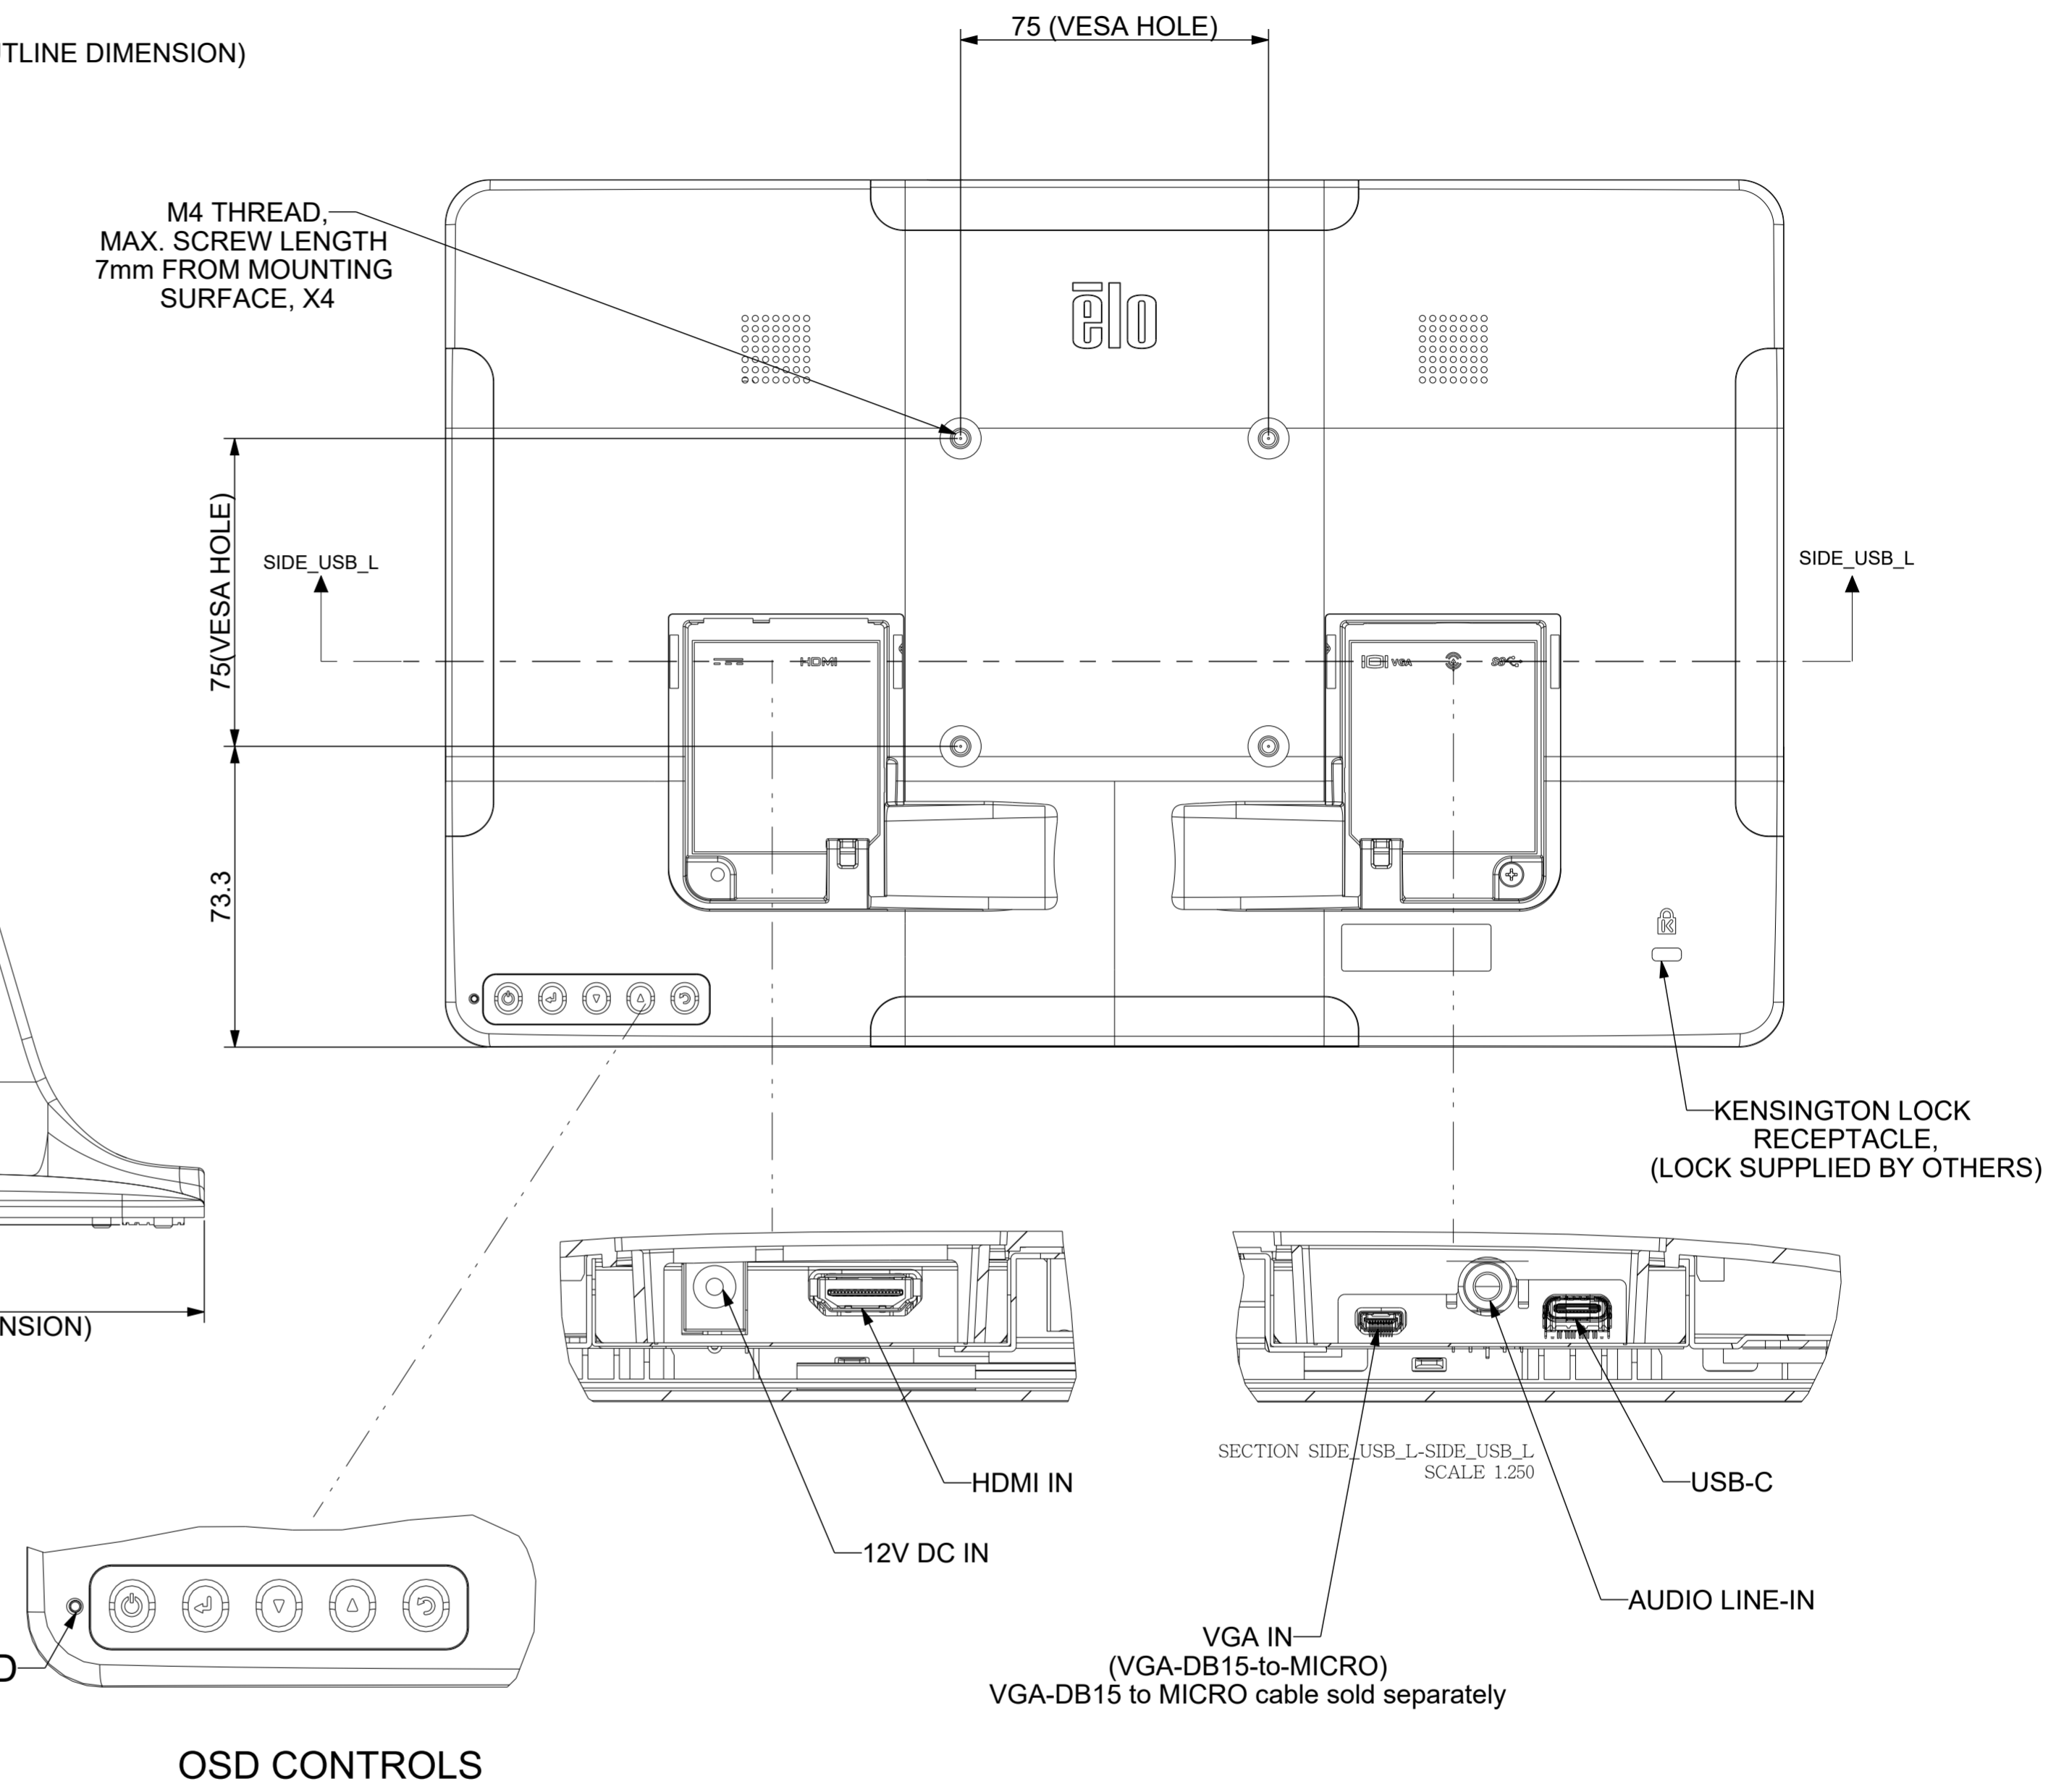

ELO BOLT-DOWN POLE MOUNTS

E047458
E047663
E047864

MOUNTING HOLES

ELO SHELF MOUNT

E043382

MOUNT OPTION FOR MADIX TYPE METAL SHELF

VESA MOUNT

ELO POLE-MOUNT

E045151

ELO-KIT-FLOOR STAND 5 FOOT

E048069

MOUNTING OPTION

DIMENSIONS ARE IN MILLIMETERS

MS601766

DATE: 09/15/15

REV: A

259.57
(MONITORS WITH STAND OUTLINE DIMENSION)

DIMENSIONS ARE IN MILLIMETERS

HERE IS PERIPHERALS INSTALLATION PLACE
(MORE DETAIL REFERENCE ACCESSORIES MANUAL)

STAND MOUNTING OPTION