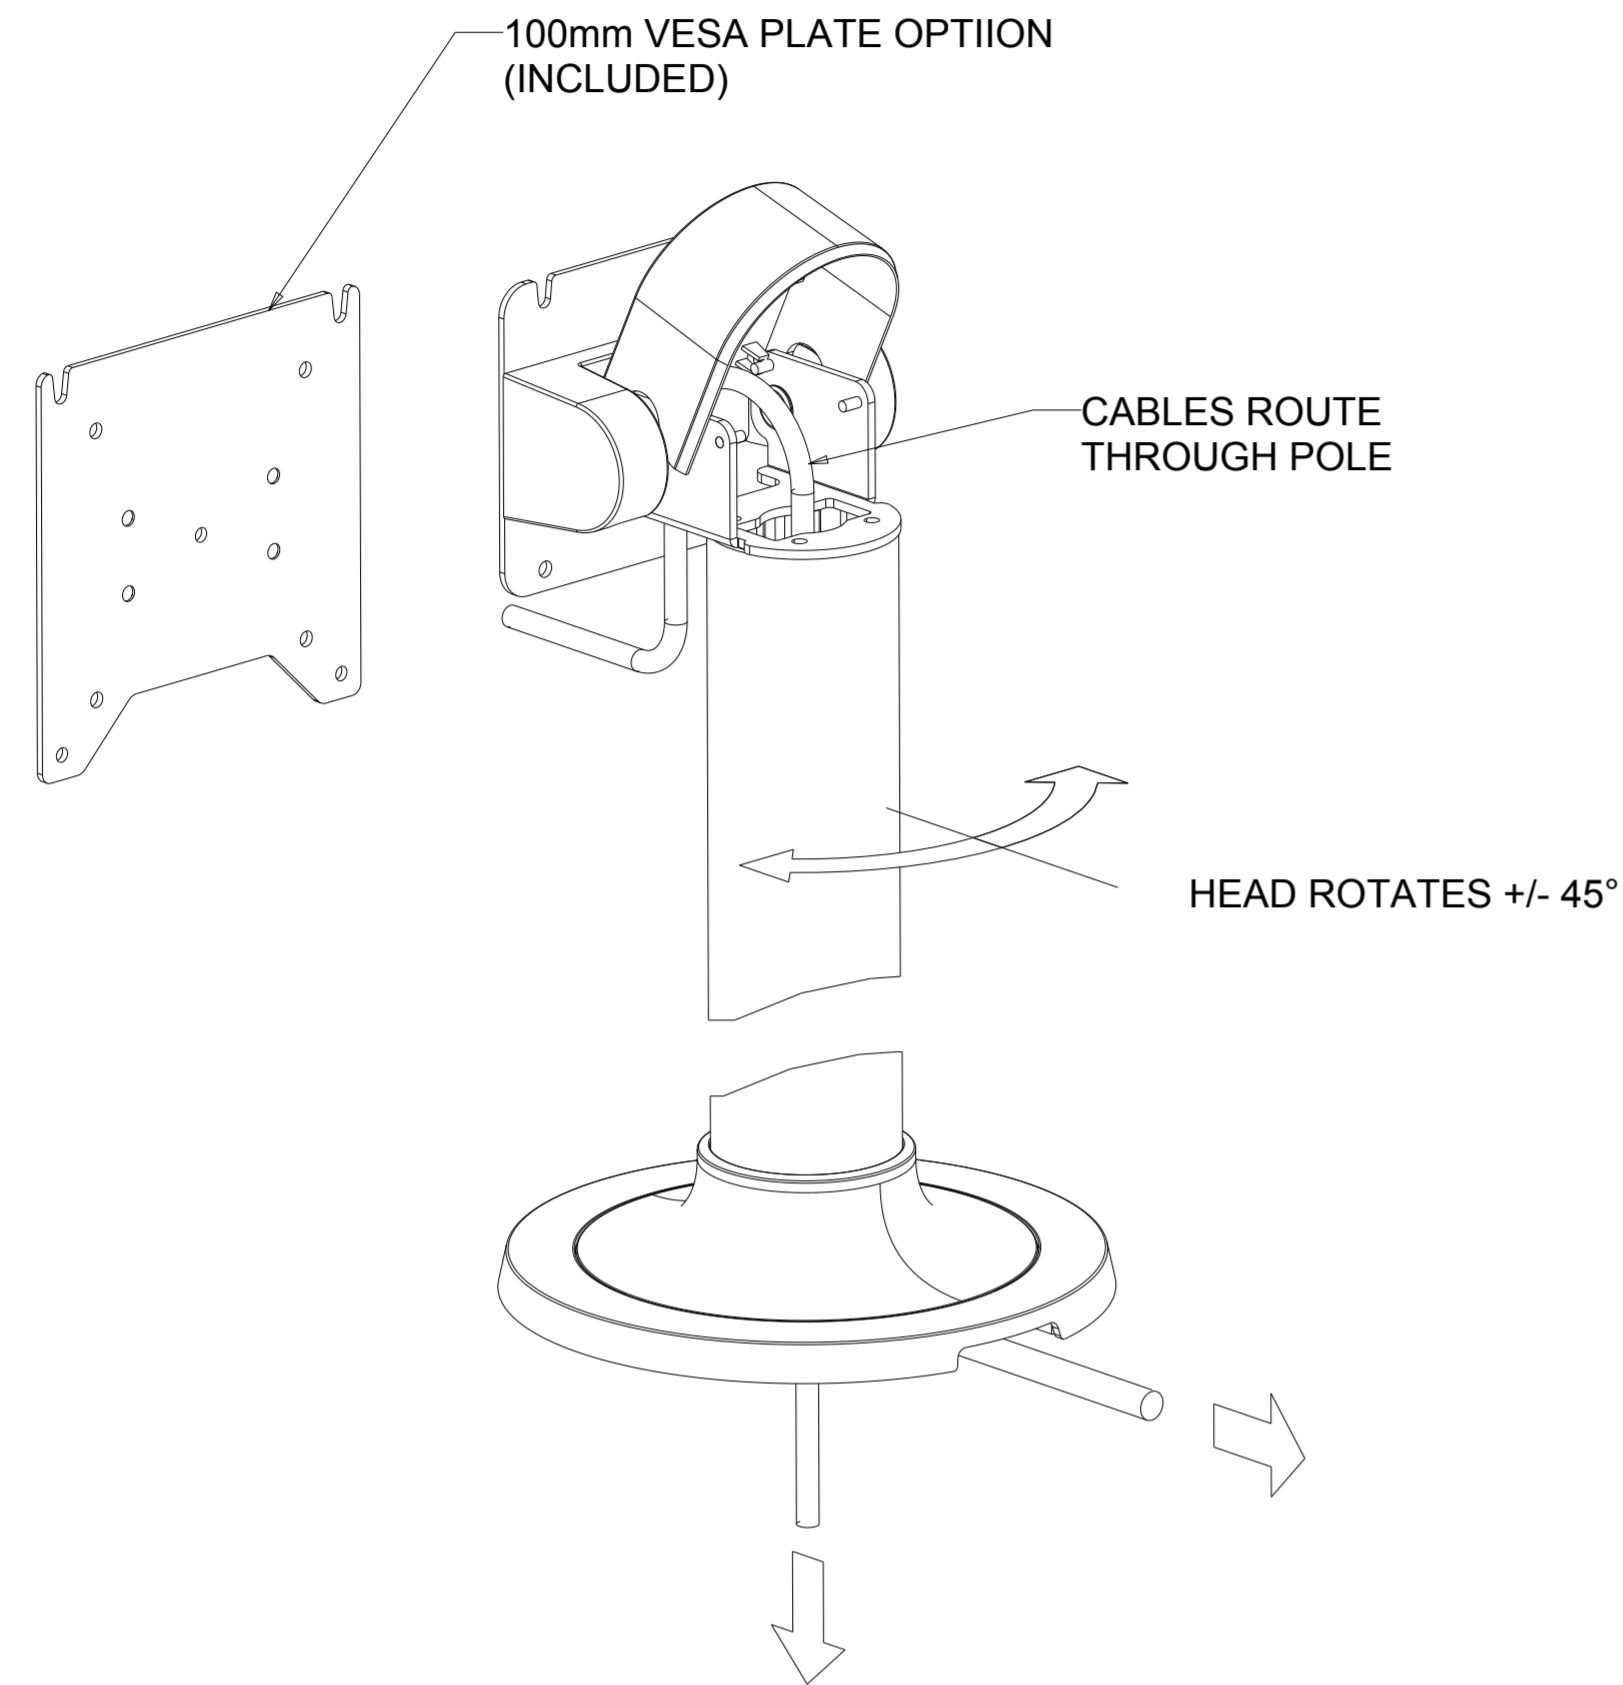

ELO BOLT-DOWN POLE MOUNTS

E047458
E047663
E047864

MOUNTING HOLES

ELO SHELF MOUNT

E043382

MOUNT OPTION FOR MADIX TYPE METAL SHELF

VESA MOUNT

ELO POLE-MOUNT

E045151

ELO-KIT-FLOOR STAND 5 FOOT

E048069

MOUNTING OPTION

DIMENSIONS ARE IN MILLIMETERS

MS601766

DATE: 09/15/15

REV: A

259.57
(MONITORS WITH STAND OUTLINE DIMENSION)

DIMENSIONS ARE IN MILLIMETERS

HERE IS PERIPHERALS INSTALLATION PLACE
(MORE DETAIL REFERENCE ACCESSORIES MANUAL)

STAND MOUNTING OPTION