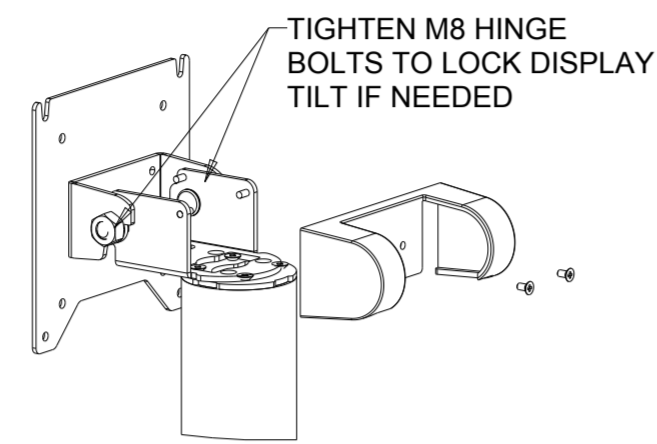

ELO BOLT-DOWN POLE MOUNTS

E047458
E047663
E047864

MOUNTING HOLES

ELO SHELF MOUNT

E043382

MOUNT OPTION FOR MADIX TYPE METAL SHELF

VESA MOUNT

ELO POLE-MOUNT

E045151

ELO-KIT-FLOOR STAND 5 FOOT

E048069

MOUNTING OPTION

DIMENSIONS ARE IN MILLIMETERS

MS601766

DATE: 09/15/15

REV: A

259.57
(MONITORS WITH STAND OUTLINE DIMENSION)

DIMENSIONS ARE IN MILLIMETERS

HERE IS PERIPHERALS INSTALLATION PLACE
(MORE DETAIL REFERENCE ACCESSORIES MANUAL)

STAND MOUNTING OPTION