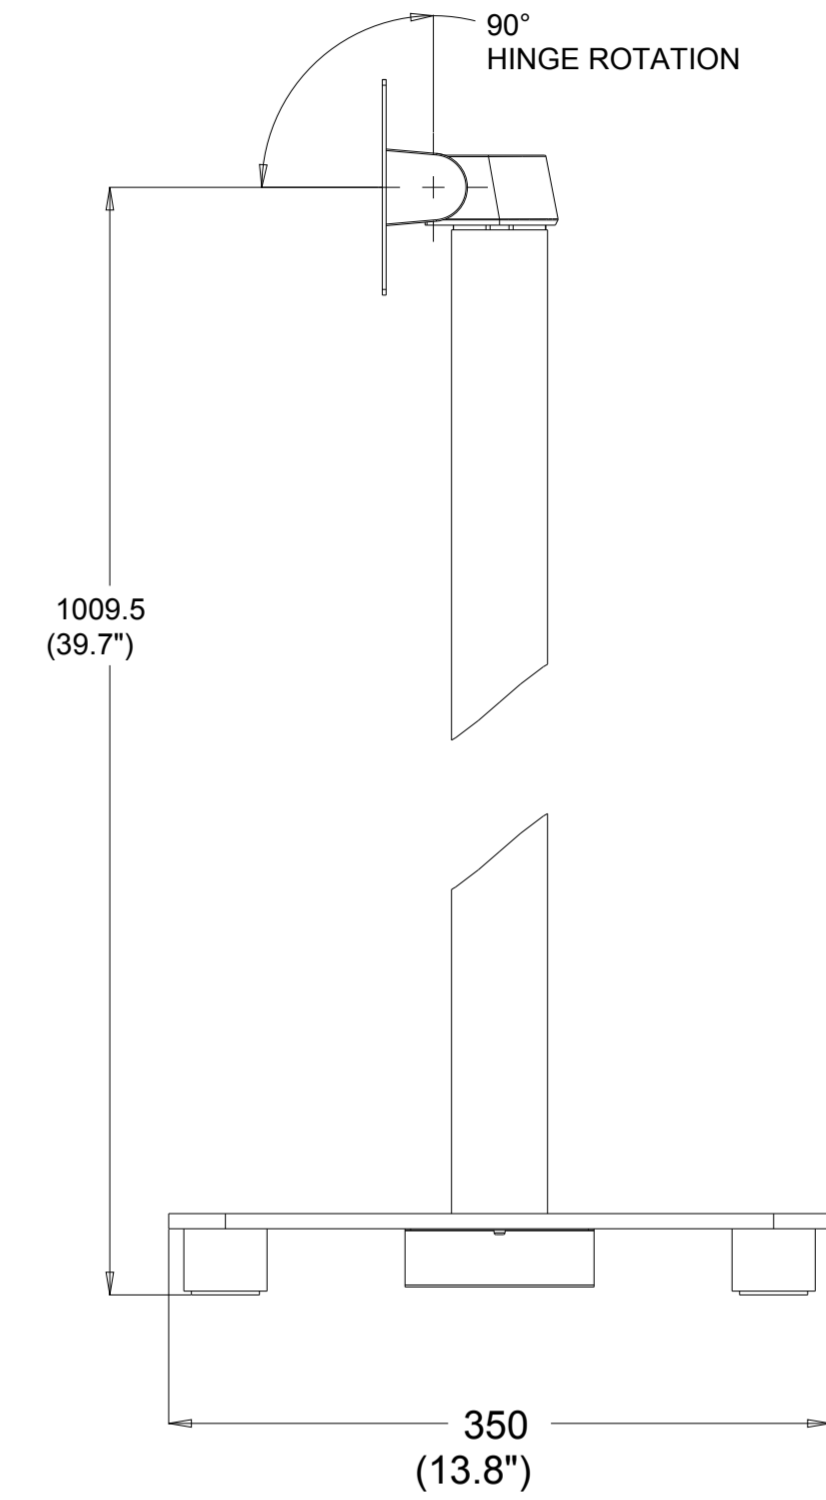

ELO BOLT-DOWN POLE MOUNTS

E047458
E047663
E047864

MOUNTING HOLES

ELO SHELF MOUNT

E043382

MOUNT OPTION FOR MADIX TYPE METAL SHELF

VESA MOUNT

ELO POLE-MOUNT

E045151

ELO-KIT-FLOOR STAND 5 FOOT

E048069

MOUNTING OPTION

DIMENSIONS ARE IN MILLIMETERS

MS601766

DATE: 09/15/15

REV: A

259.57
(MONITORS WITH STAND OUTLINE DIMENSION)

DIMENSIONS ARE IN MILLIMETERS

HERE IS PERIPHERALS INSTALLATION PLACE
(MORE DETAIL REFERENCE ACCESSORIES MANUAL)

STAND MOUNTING OPTION