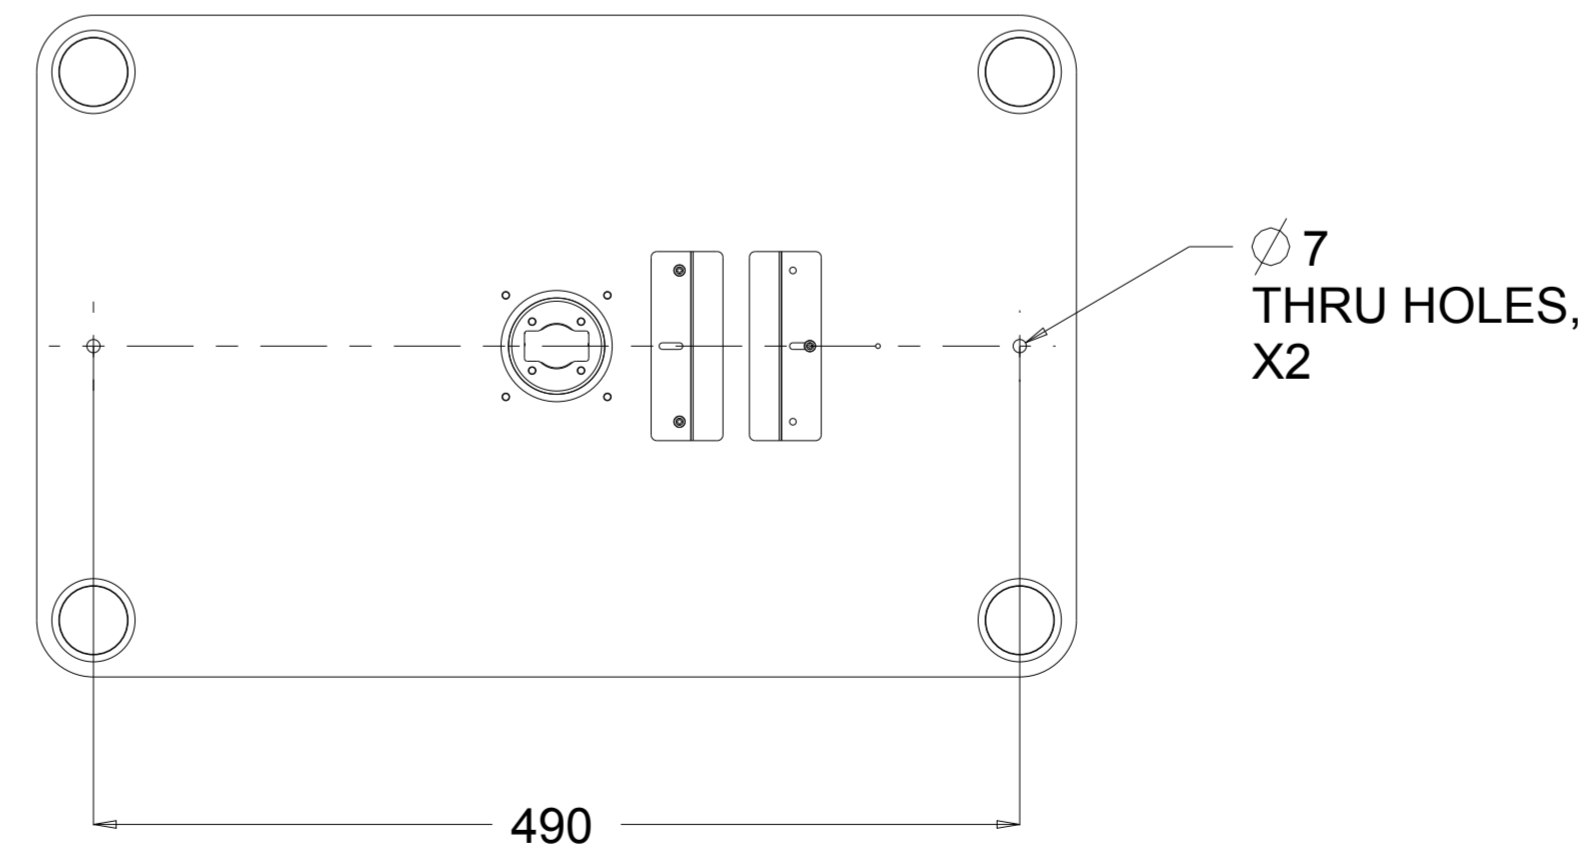

ELO BOLT-DOWN POLE MOUNTS

E047458
E047663
E047864

MOUNTING HOLES

ELO SHELF MOUNT

E043382

MOUNT OPTION FOR MADIX TYPE METAL SHELF

VESA MOUNT

ELO POLE-MOUNT

E045151

ELO-KIT-FLOOR STAND 5 FOOT

E048069

MOUNTING OPTION

DIMENSIONS ARE IN MILLIMETERS

MS601766

DATE: 09/15/15

REV: A

259.57
(MONITORS WITH STAND OUTLINE DIMENSION)

DIMENSIONS ARE IN MILLIMETERS

HERE IS PERIPHERALS INSTALLATION PLACE
(MORE DETAIL REFERENCE ACCESSORIES MANUAL)

STAND MOUNTING OPTION