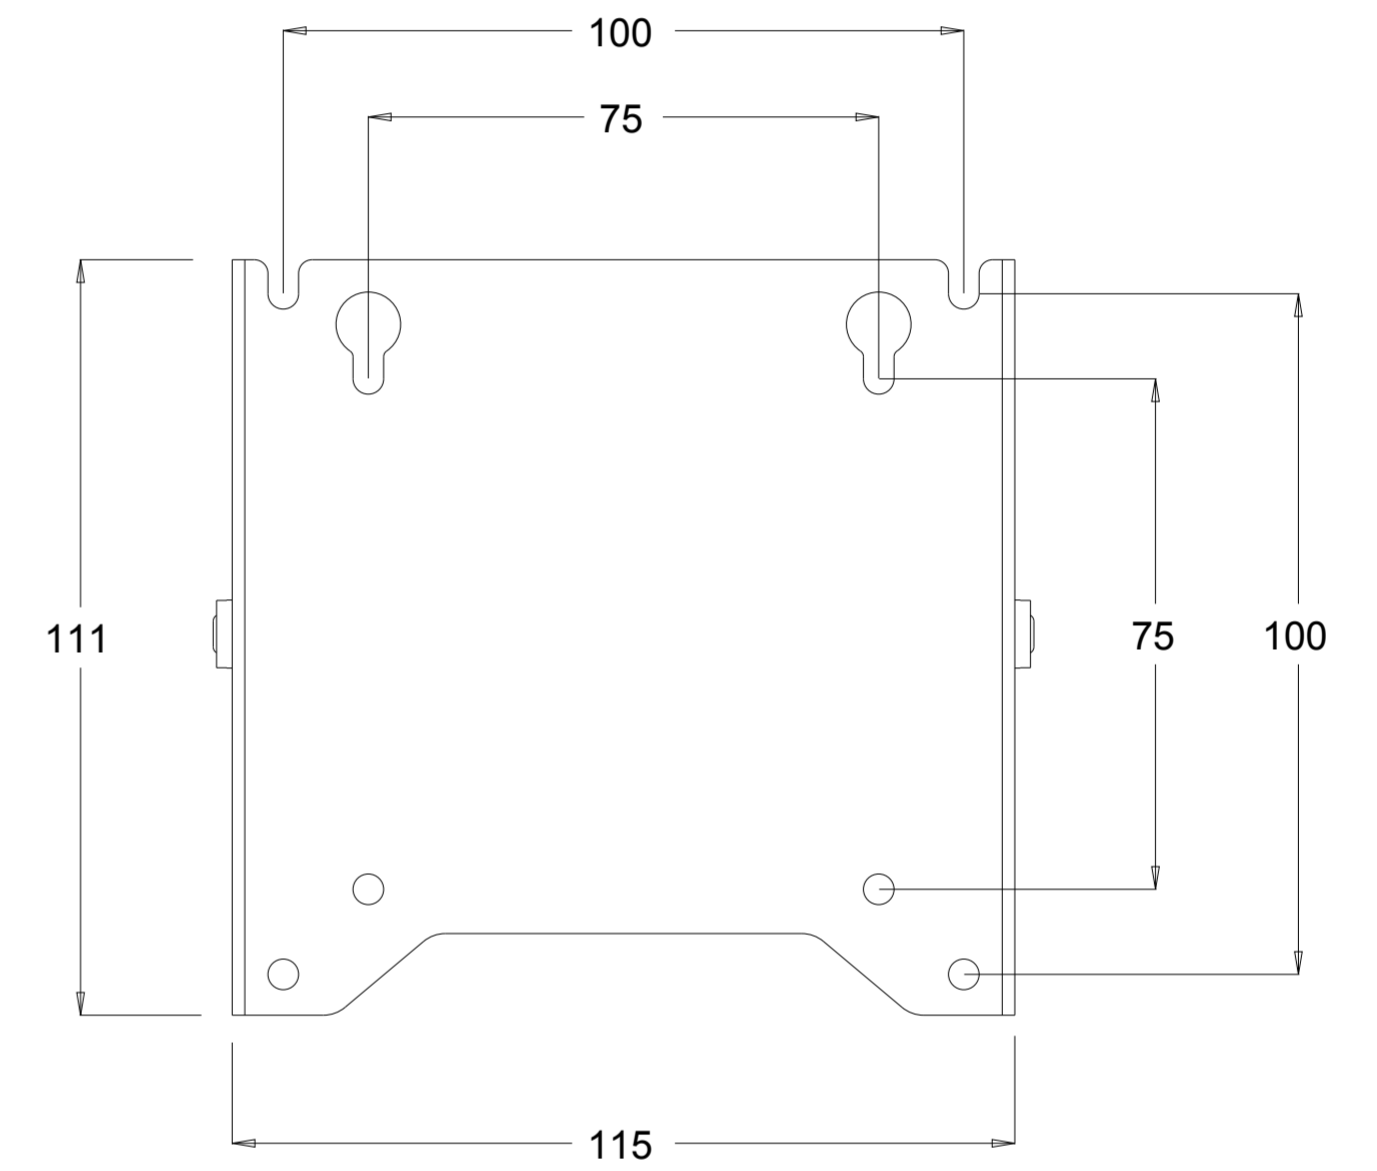

ELO BOLT-DOWN POLE MOUNTS

E047458
E047663
E047864

MOUNTING HOLES

ELO SHELF MOUNT

E043382

MOUNT OPTION FOR MADIX TYPE METAL SHELF

VESA MOUNT

ELO POLE-MOUNT

E045151

ELO-KIT-FLOOR STAND 5 FOOT

E048069

MOUNTING OPTION

DIMENSIONS ARE IN MILLIMETERS

MS601766

DATE: 09/15/15

REV: A

259.57
(MONITORS WITH STAND OUTLINE DIMENSION)

DIMENSIONS ARE IN MILLIMETERS

HERE IS PERIPHERALS INSTALLATION PLACE
(MORE DETAIL REFERENCE ACCESSORIES MANUAL)

STAND MOUNTING OPTION