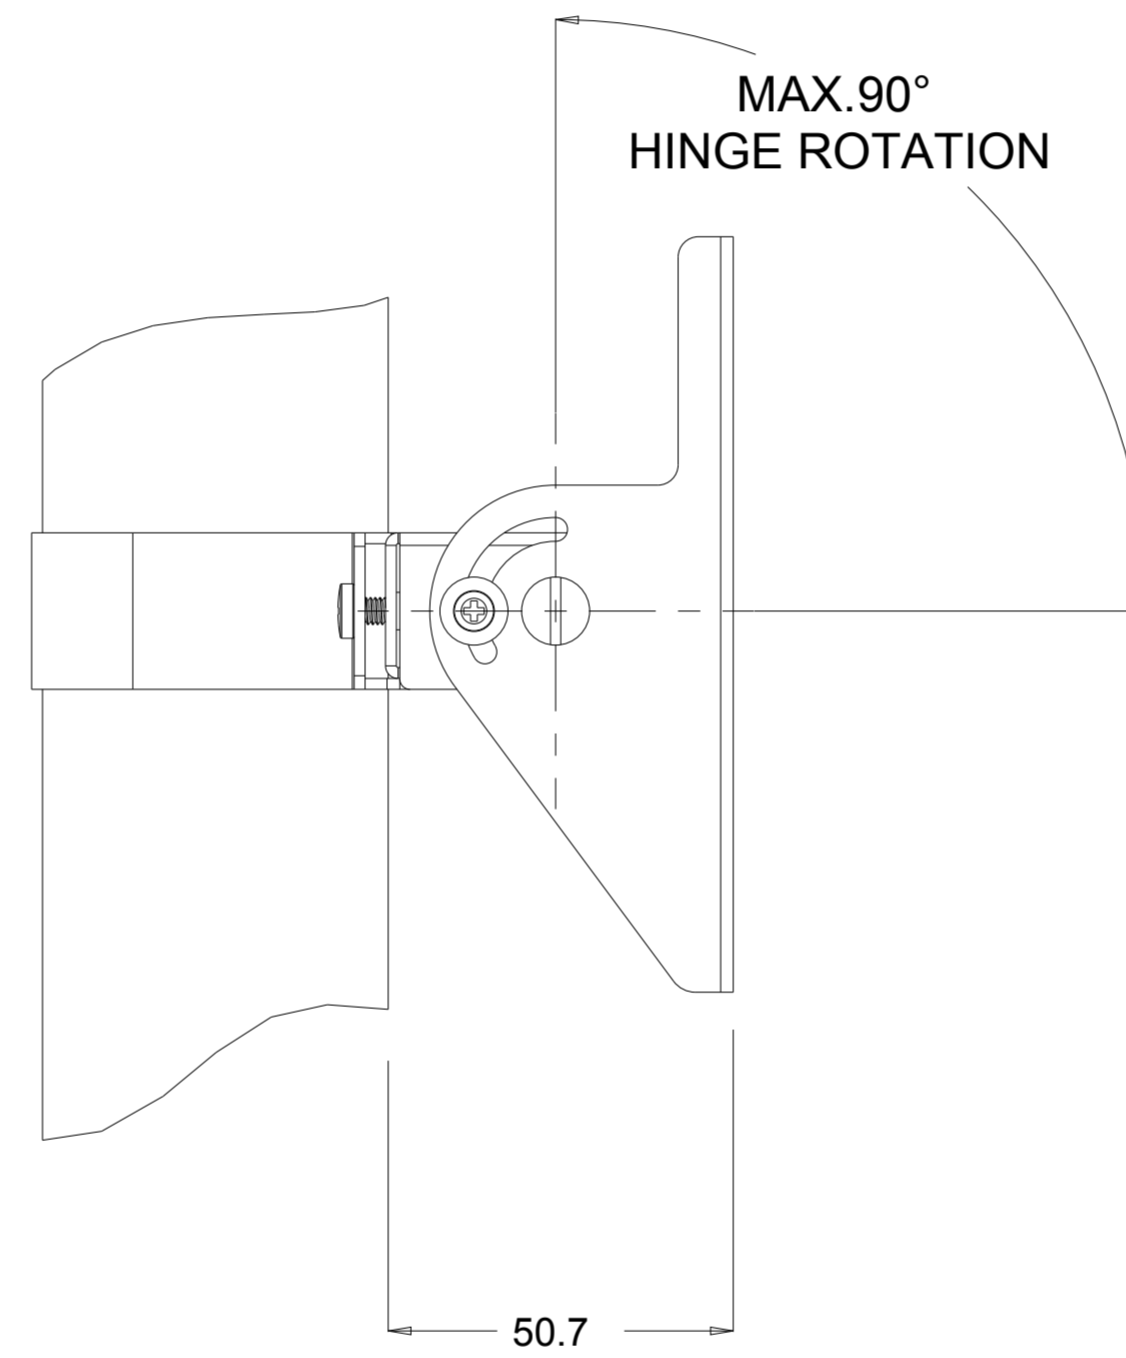

ELO BOLT-DOWN POLE MOUNTS

E047458
E047663
E047864

MOUNTING HOLES

ELO SHELF MOUNT

E043382

MOUNT OPTION FOR MADIX TYPE METAL SHELF

VESA MOUNT

ELO POLE-MOUNT

E045151

ELO-KIT-FLOOR STAND 5 FOOT

E048069

MOUNTING OPTION

DIMENSIONS ARE IN MILLIMETERS

MS601766

DATE: 09/15/15

REV: A

259.57
(MONITORS WITH STAND OUTLINE DIMENSION)

DIMENSIONS ARE IN MILLIMETERS

HERE IS PERIPHERALS INSTALLATION PLACE
(MORE DETAIL REFERENCE ACCESSORIES MANUAL)

STAND MOUNTING OPTION