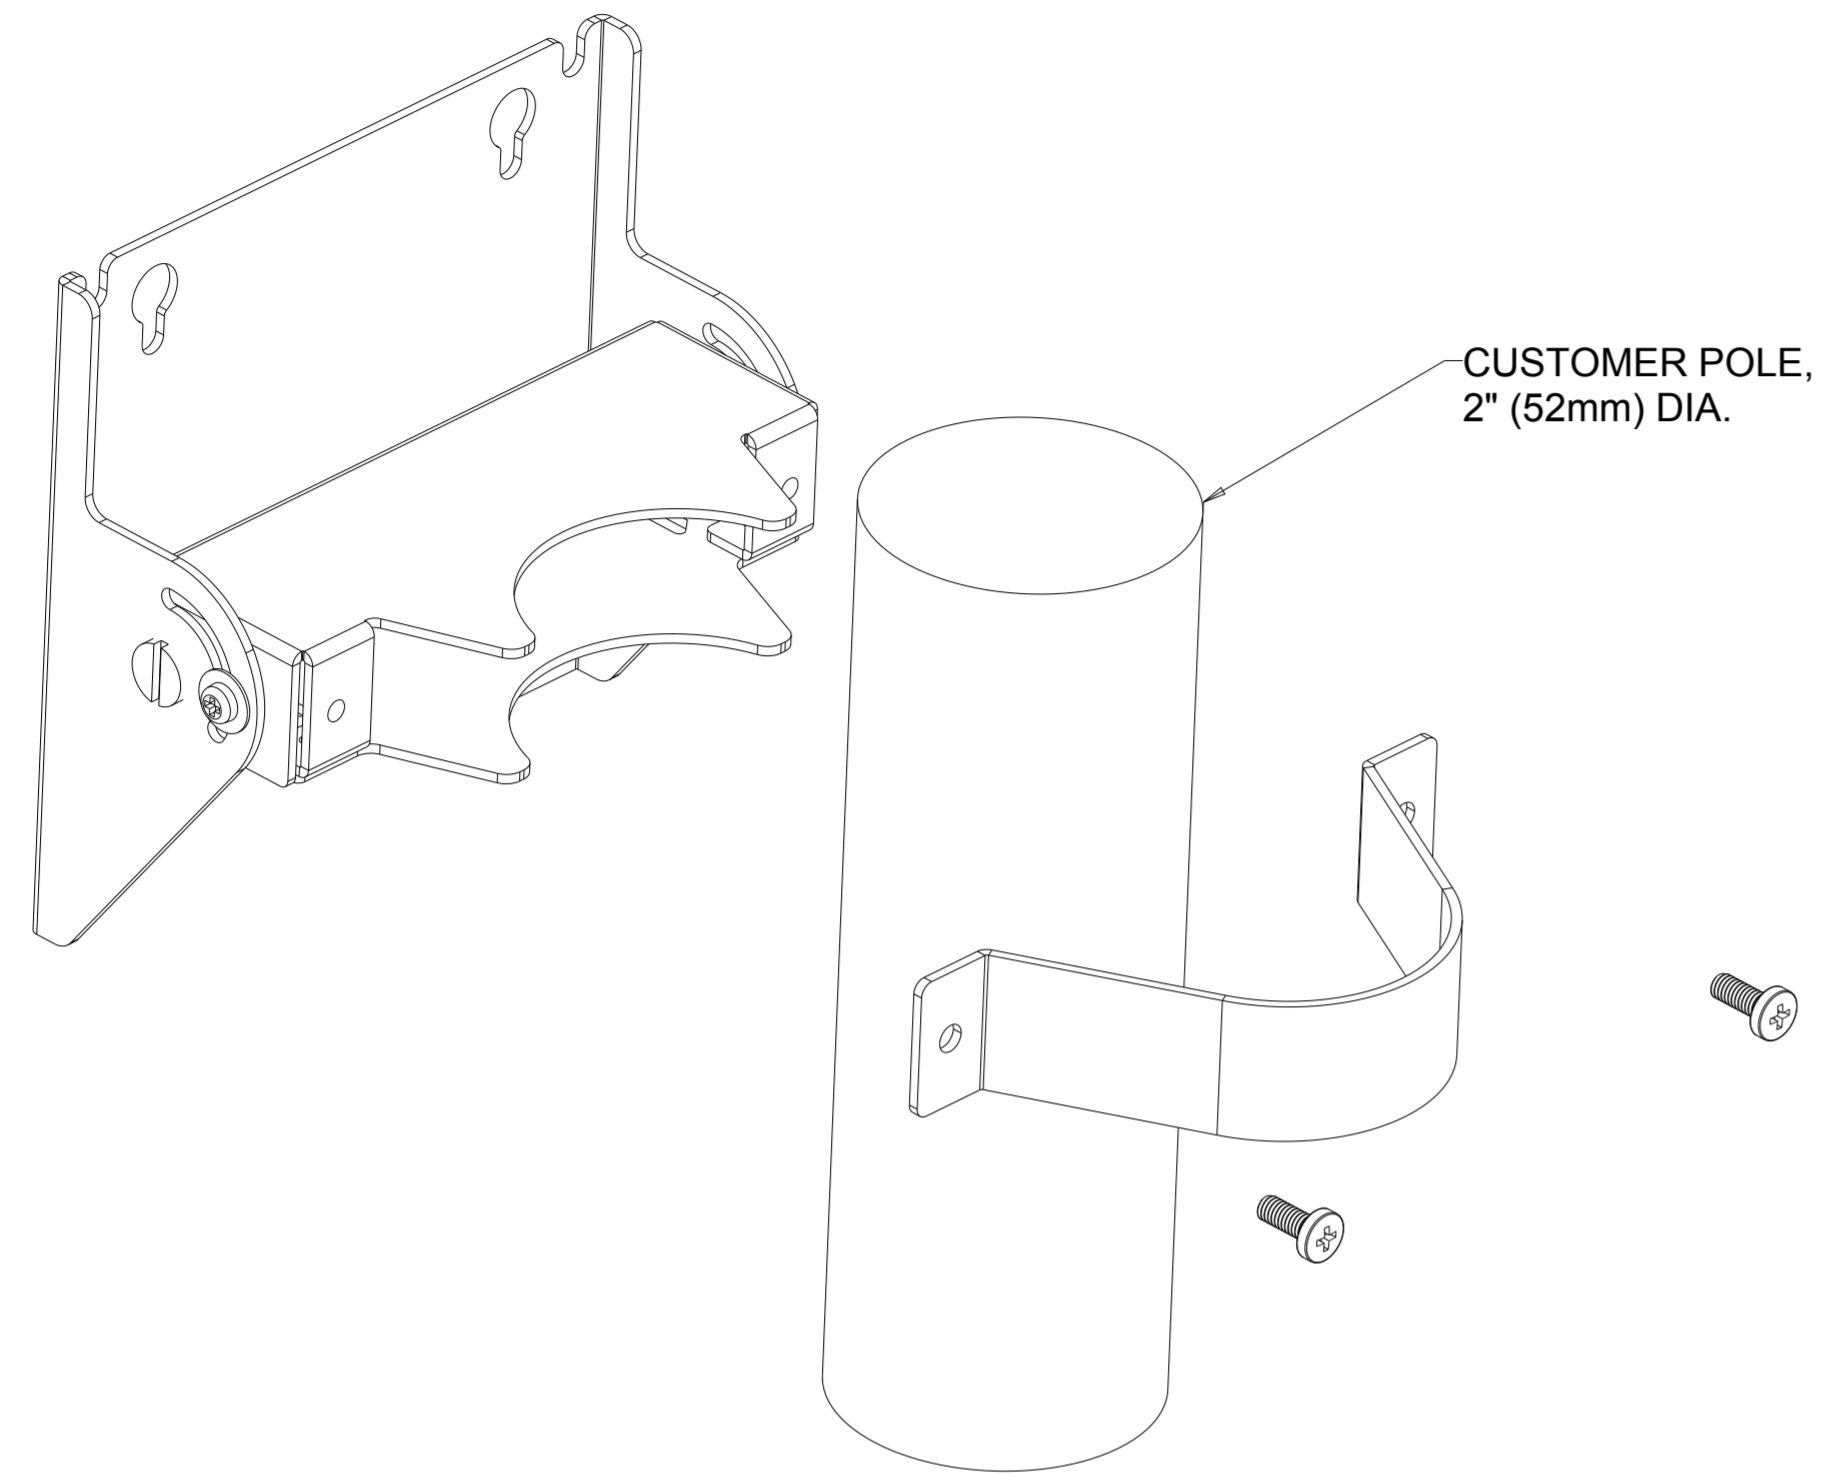

ELO BOLT-DOWN POLE MOUNTS

E047458
E047663
E047864

MOUNTING HOLES

ELO SHELF MOUNT

E043382

MOUNT OPTION FOR MADIX TYPE METAL SHELF

VESA MOUNT

ELO POLE-MOUNT

E045151

ELO-KIT-FLOOR STAND 5 FOOT

E048069

MOUNTING OPTION

DIMENSIONS ARE IN MILLIMETERS

MS601766

DATE: 09/15/15

REV: A

259.57
(MONITORS WITH STAND OUTLINE DIMENSION)

DIMENSIONS ARE IN MILLIMETERS

HERE IS PERIPHERALS INSTALLATION PLACE
(MORE DETAIL REFERENCE ACCESSORIES MANUAL)

STAND MOUNTING OPTION