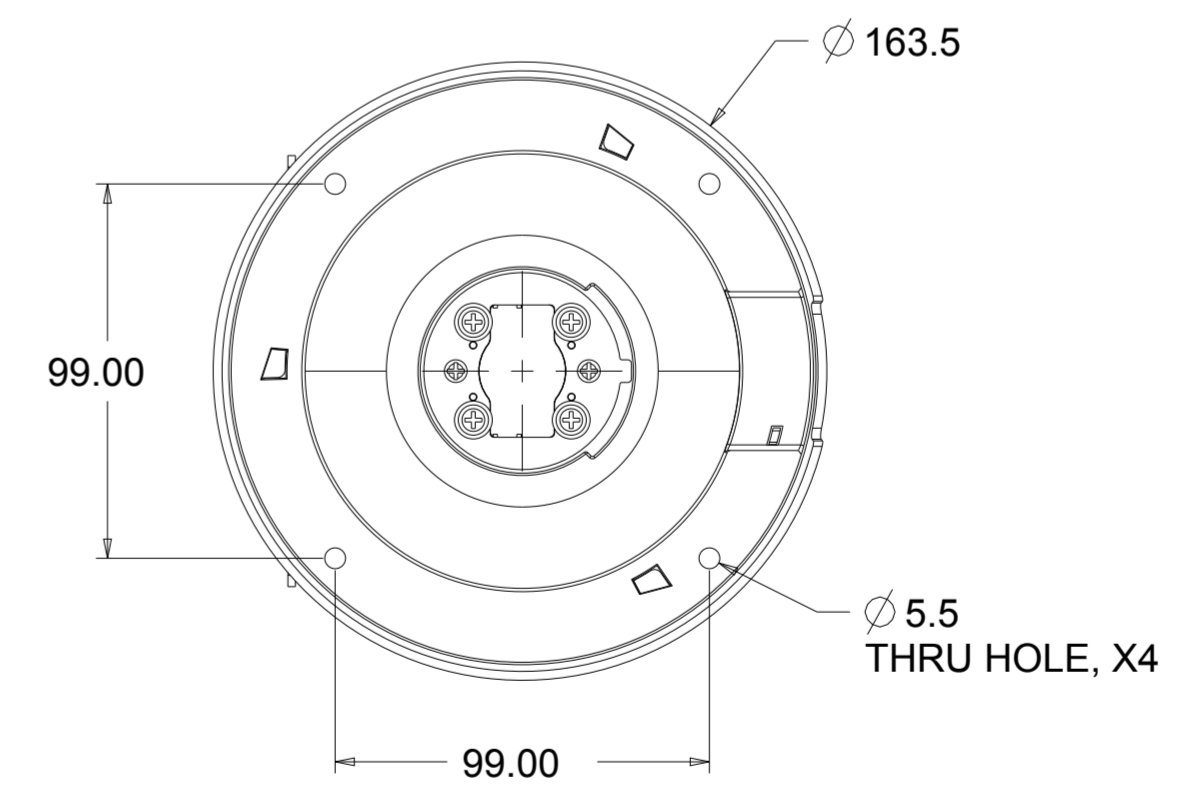

ELO BOLT-DOWN POLE MOUNTS

E047458
E047663
E047864

MOUNTING HOLES

ELO SHELF MOUNT

E043382

MOUNT OPTION FOR MADIX TYPE METAL SHELF

VESA MOUNT

ELO POLE-MOUNT

E045151

ELO-KIT-FLOOR STAND 5 FOOT

E048069

MOUNTING OPTION

DIMENSIONS ARE IN MILLIMETERS

MS601766

DATE: 09/15/15

REV: A

259.57
(MONITORS WITH STAND OUTLINE DIMENSION)

DIMENSIONS ARE IN MILLIMETERS

HERE IS PERIPHERALS INSTALLATION PLACE
(MORE DETAIL REFERENCE ACCESSORIES MANUAL)

STAND MOUNTING OPTION