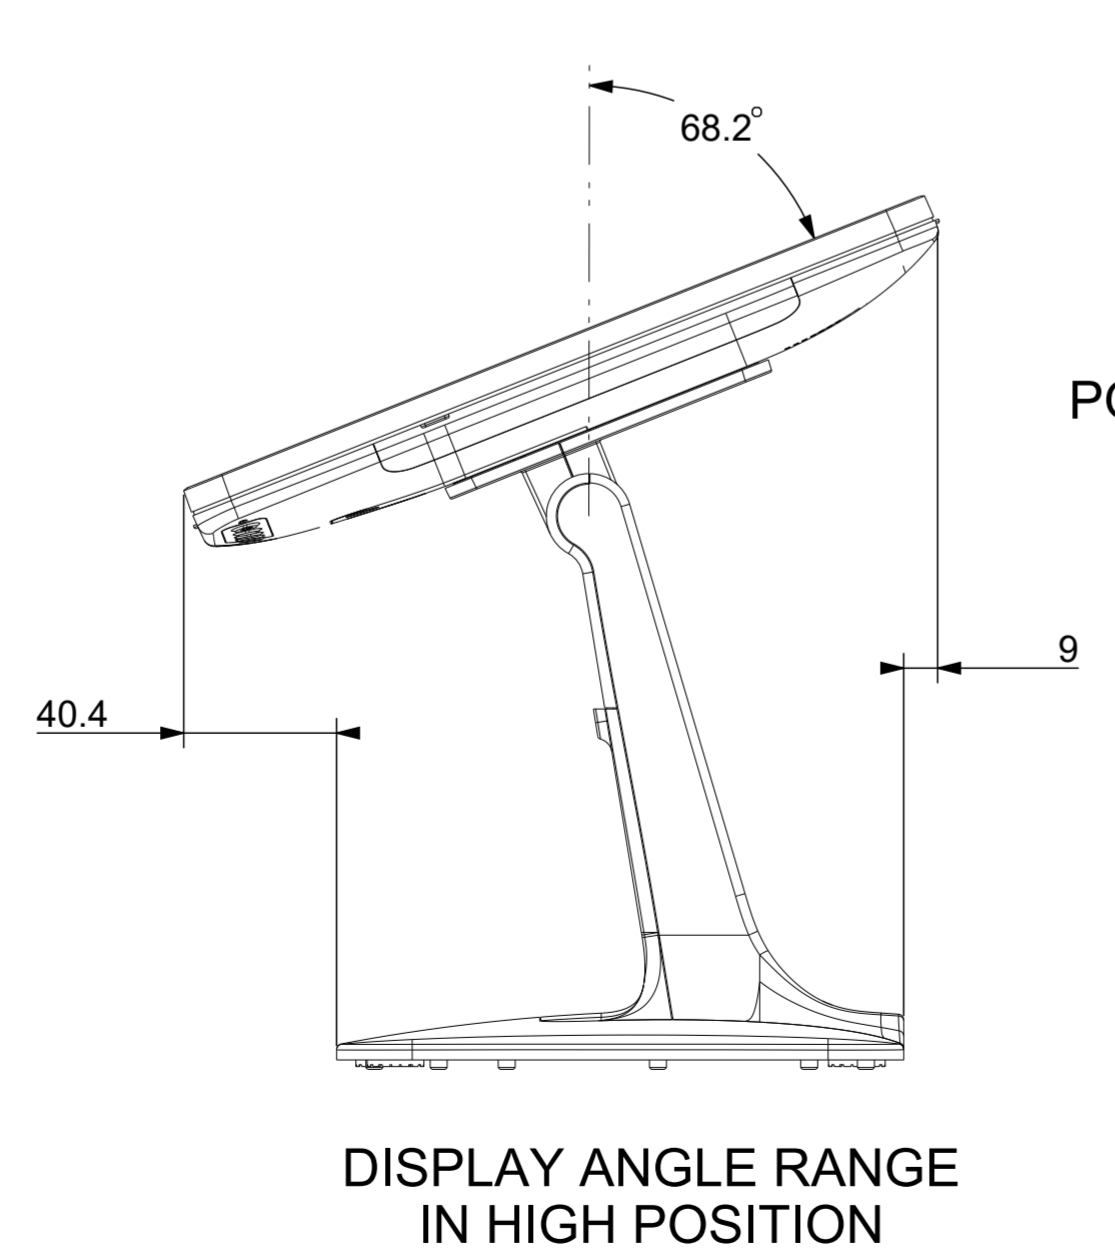

E045151

ELO-KIT-FLOOR STAND 5 FOOT

E048069

MOUNTING OPTION

DIMENSIONS ARE IN MILLIMETERS

MS601766

DATE: 09/15/15

REV: A

259.57
(MONITORS WITH STAND OUTLINE DIMENSION)

DIMENSIONS ARE IN MILLIMETERS

HERE IS PERIPHERALS INSTALLATION PLACE
(MORE DETAIL REFERENCE ACCESSORIES MANUAL)

STAND MOUNTING OPTION