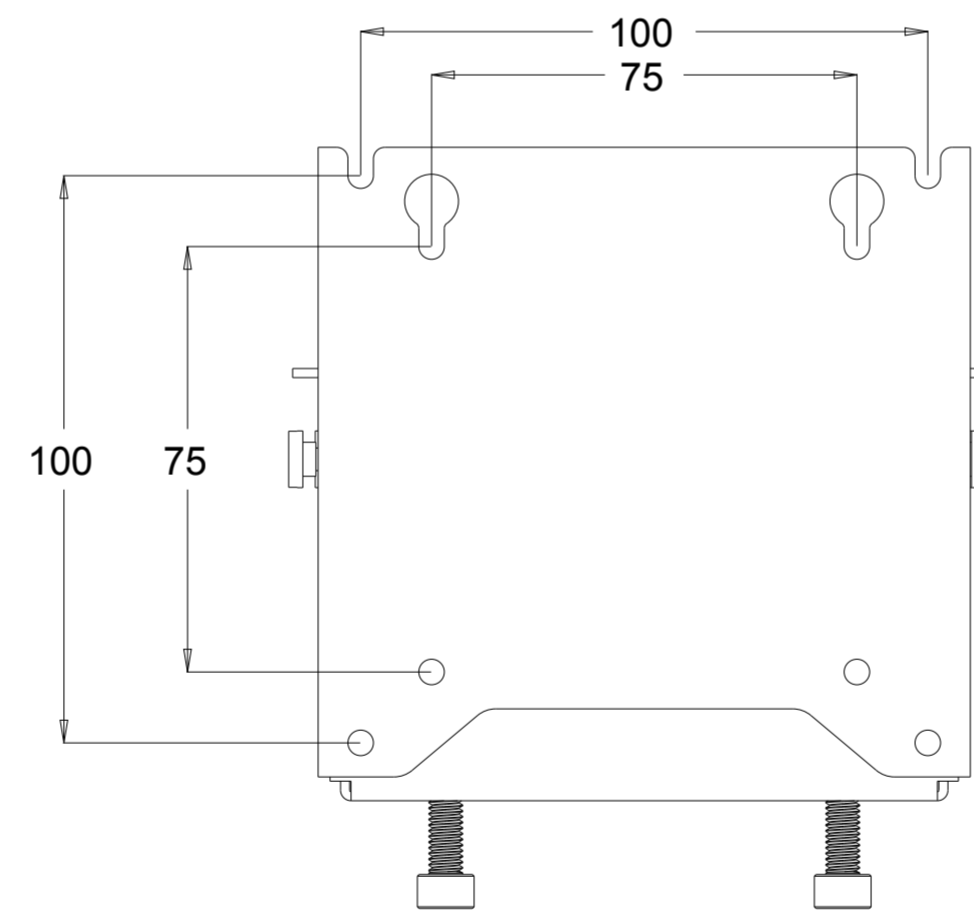

ELO BOLT-DOWN POLE MOUNTS

E047458
E047663
E047864

MOUNTING HOLES

ELO SHELF MOUNT

E043382

MOUNT OPTION FOR MADIX TYPE METAL SHELF

VESA MOUNT

ELO POLE-MOUNT

E045151

ELO-KIT-FLOOR STAND 5 FOOT

E048069

MOUNTING OPTION

DIMENSIONS ARE IN MILLIMETERS

MS601766

DATE: 09/15/15

REV: A

259.57
(MONITORS WITH STAND OUTLINE DIMENSION)

DIMENSIONS ARE IN MILLIMETERS

HERE IS PERIPHERALS INSTALLATION PLACE
(MORE DETAIL REFERENCE ACCESSORIES MANUAL)

STAND MOUNTING OPTION