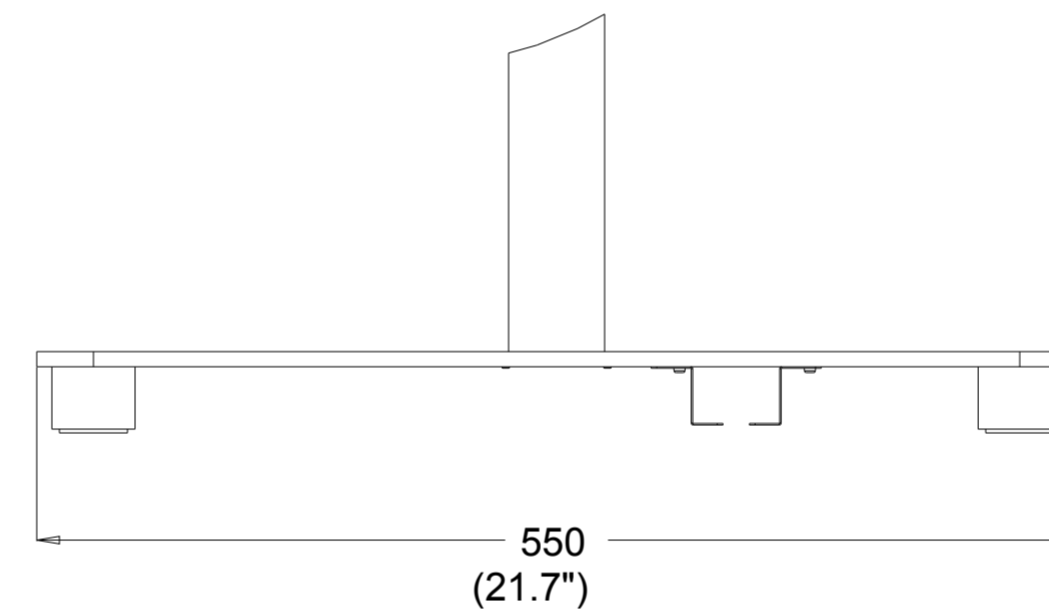

ELO BOLT-DOWN POLE MOUNTS

E047458
E047663
E047864

MOUNTING HOLES

ELO SHELF MOUNT

E043382

MOUNT OPTION FOR MADIX TYPE METAL SHELF

VESA MOUNT

ELO POLE-MOUNT

E045151

ELO-KIT-FLOOR STAND 5 FOOT

E048069

MOUNTING OPTION

DIMENSIONS ARE IN MILLIMETERS

MS601766

DATE: 09/15/15

REV: A

259.57
(MONITORS WITH STAND OUTLINE DIMENSION)

DIMENSIONS ARE IN MILLIMETERS

HERE IS PERIPHERALS INSTALLATION PLACE
(MORE DETAIL REFERENCE ACCESSORIES MANUAL)

STAND MOUNTING OPTION