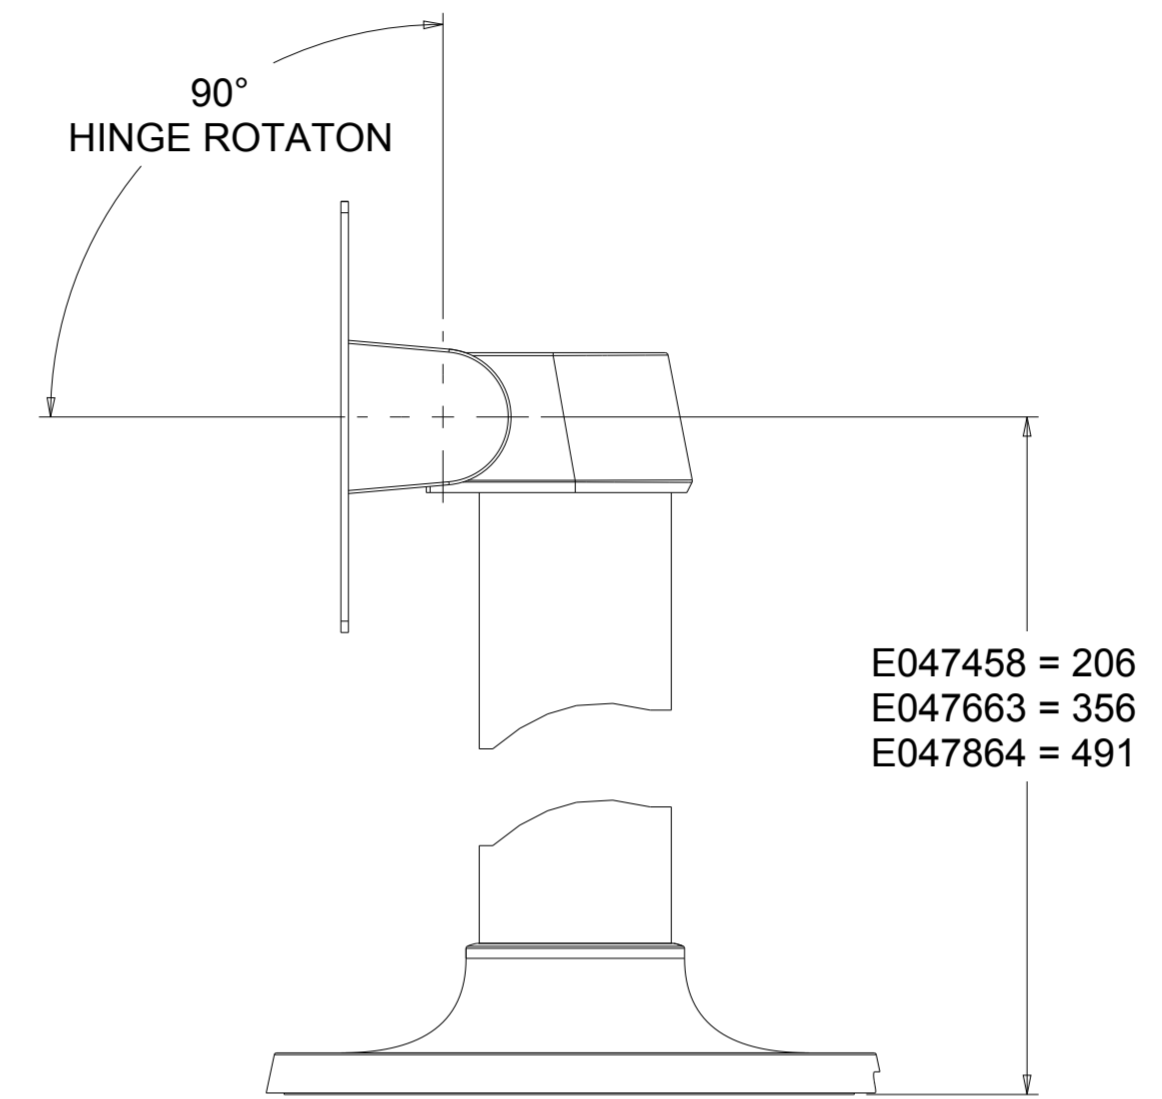

ELO BOLT-DOWN POLE MOUNTS

E047458
E047663
E047864

MOUNTING HOLES

ELO SHELF MOUNT

E043382

MOUNT OPTION FOR MADIX TYPE METAL SHELF

VESA MOUNT

ELO POLE-MOUNT

E045151

ELO-KIT-FLOOR STAND 5 FOOT

E048069

MOUNTING OPTION

DIMENSIONS ARE IN MILLIMETERS

MS601766

DATE: 09/15/15

REV: A

259.57
(MONITORS WITH STAND OUTLINE DIMENSION)

DIMENSIONS ARE IN MILLIMETERS

HERE IS PERIPHERALS INSTALLATION PLACE
(MORE DETAIL REFERENCE ACCESSORIES MANUAL)

STAND MOUNTING OPTION