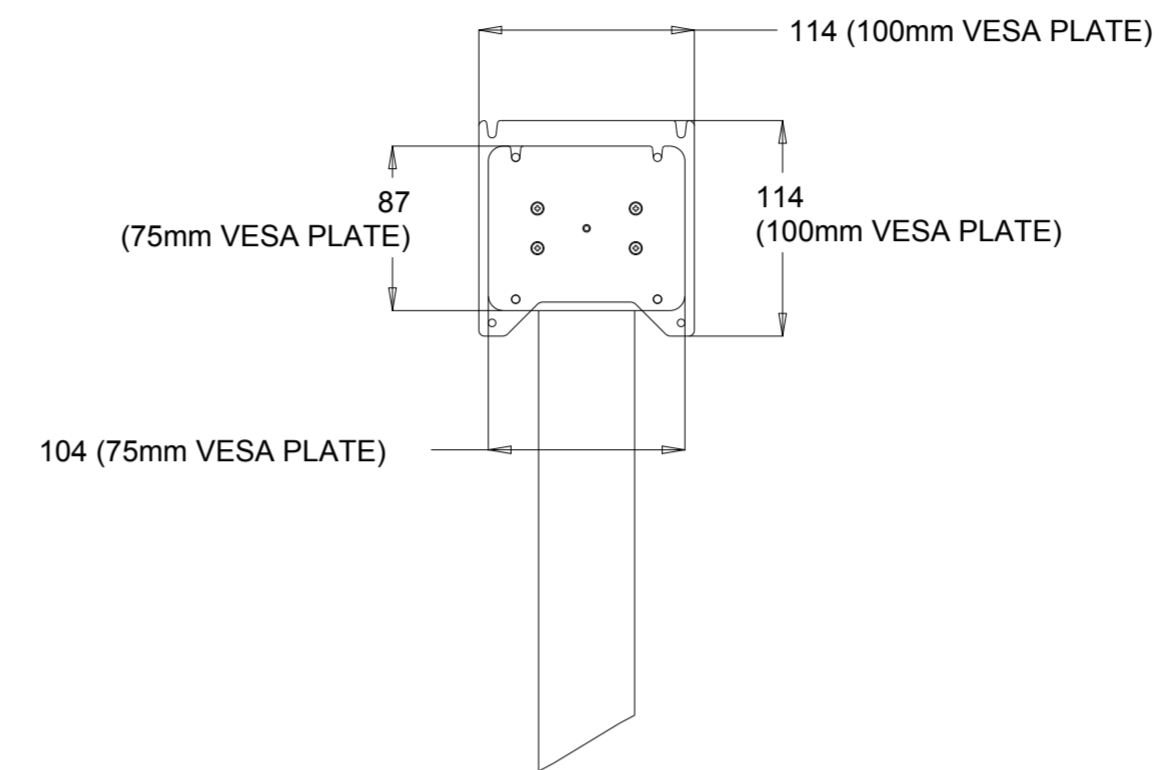

ELO BOLT-DOWN POLE MOUNTS

E047458
E047663
E047864

MOUNTING HOLES

ELO SHELF MOUNT

E043382

MOUNT OPTION FOR MADIX TYPE METAL SHELF

VESA MOUNT

ELO POLE-MOUNT

E045151

ELO-KIT-FLOOR STAND 5 FOOT

E048069

MOUNTING OPTION

DIMENSIONS ARE IN MILLIMETERS

MS601766

DATE: 09/15/15

REV: A

259.57
(MONITORS WITH STAND OUTLINE DIMENSION)

DIMENSIONS ARE IN MILLIMETERS

HERE IS PERIPHERALS INSTALLATION PLACE
(MORE DETAIL REFERENCE ACCESSORIES MANUAL)

STAND MOUNTING OPTION