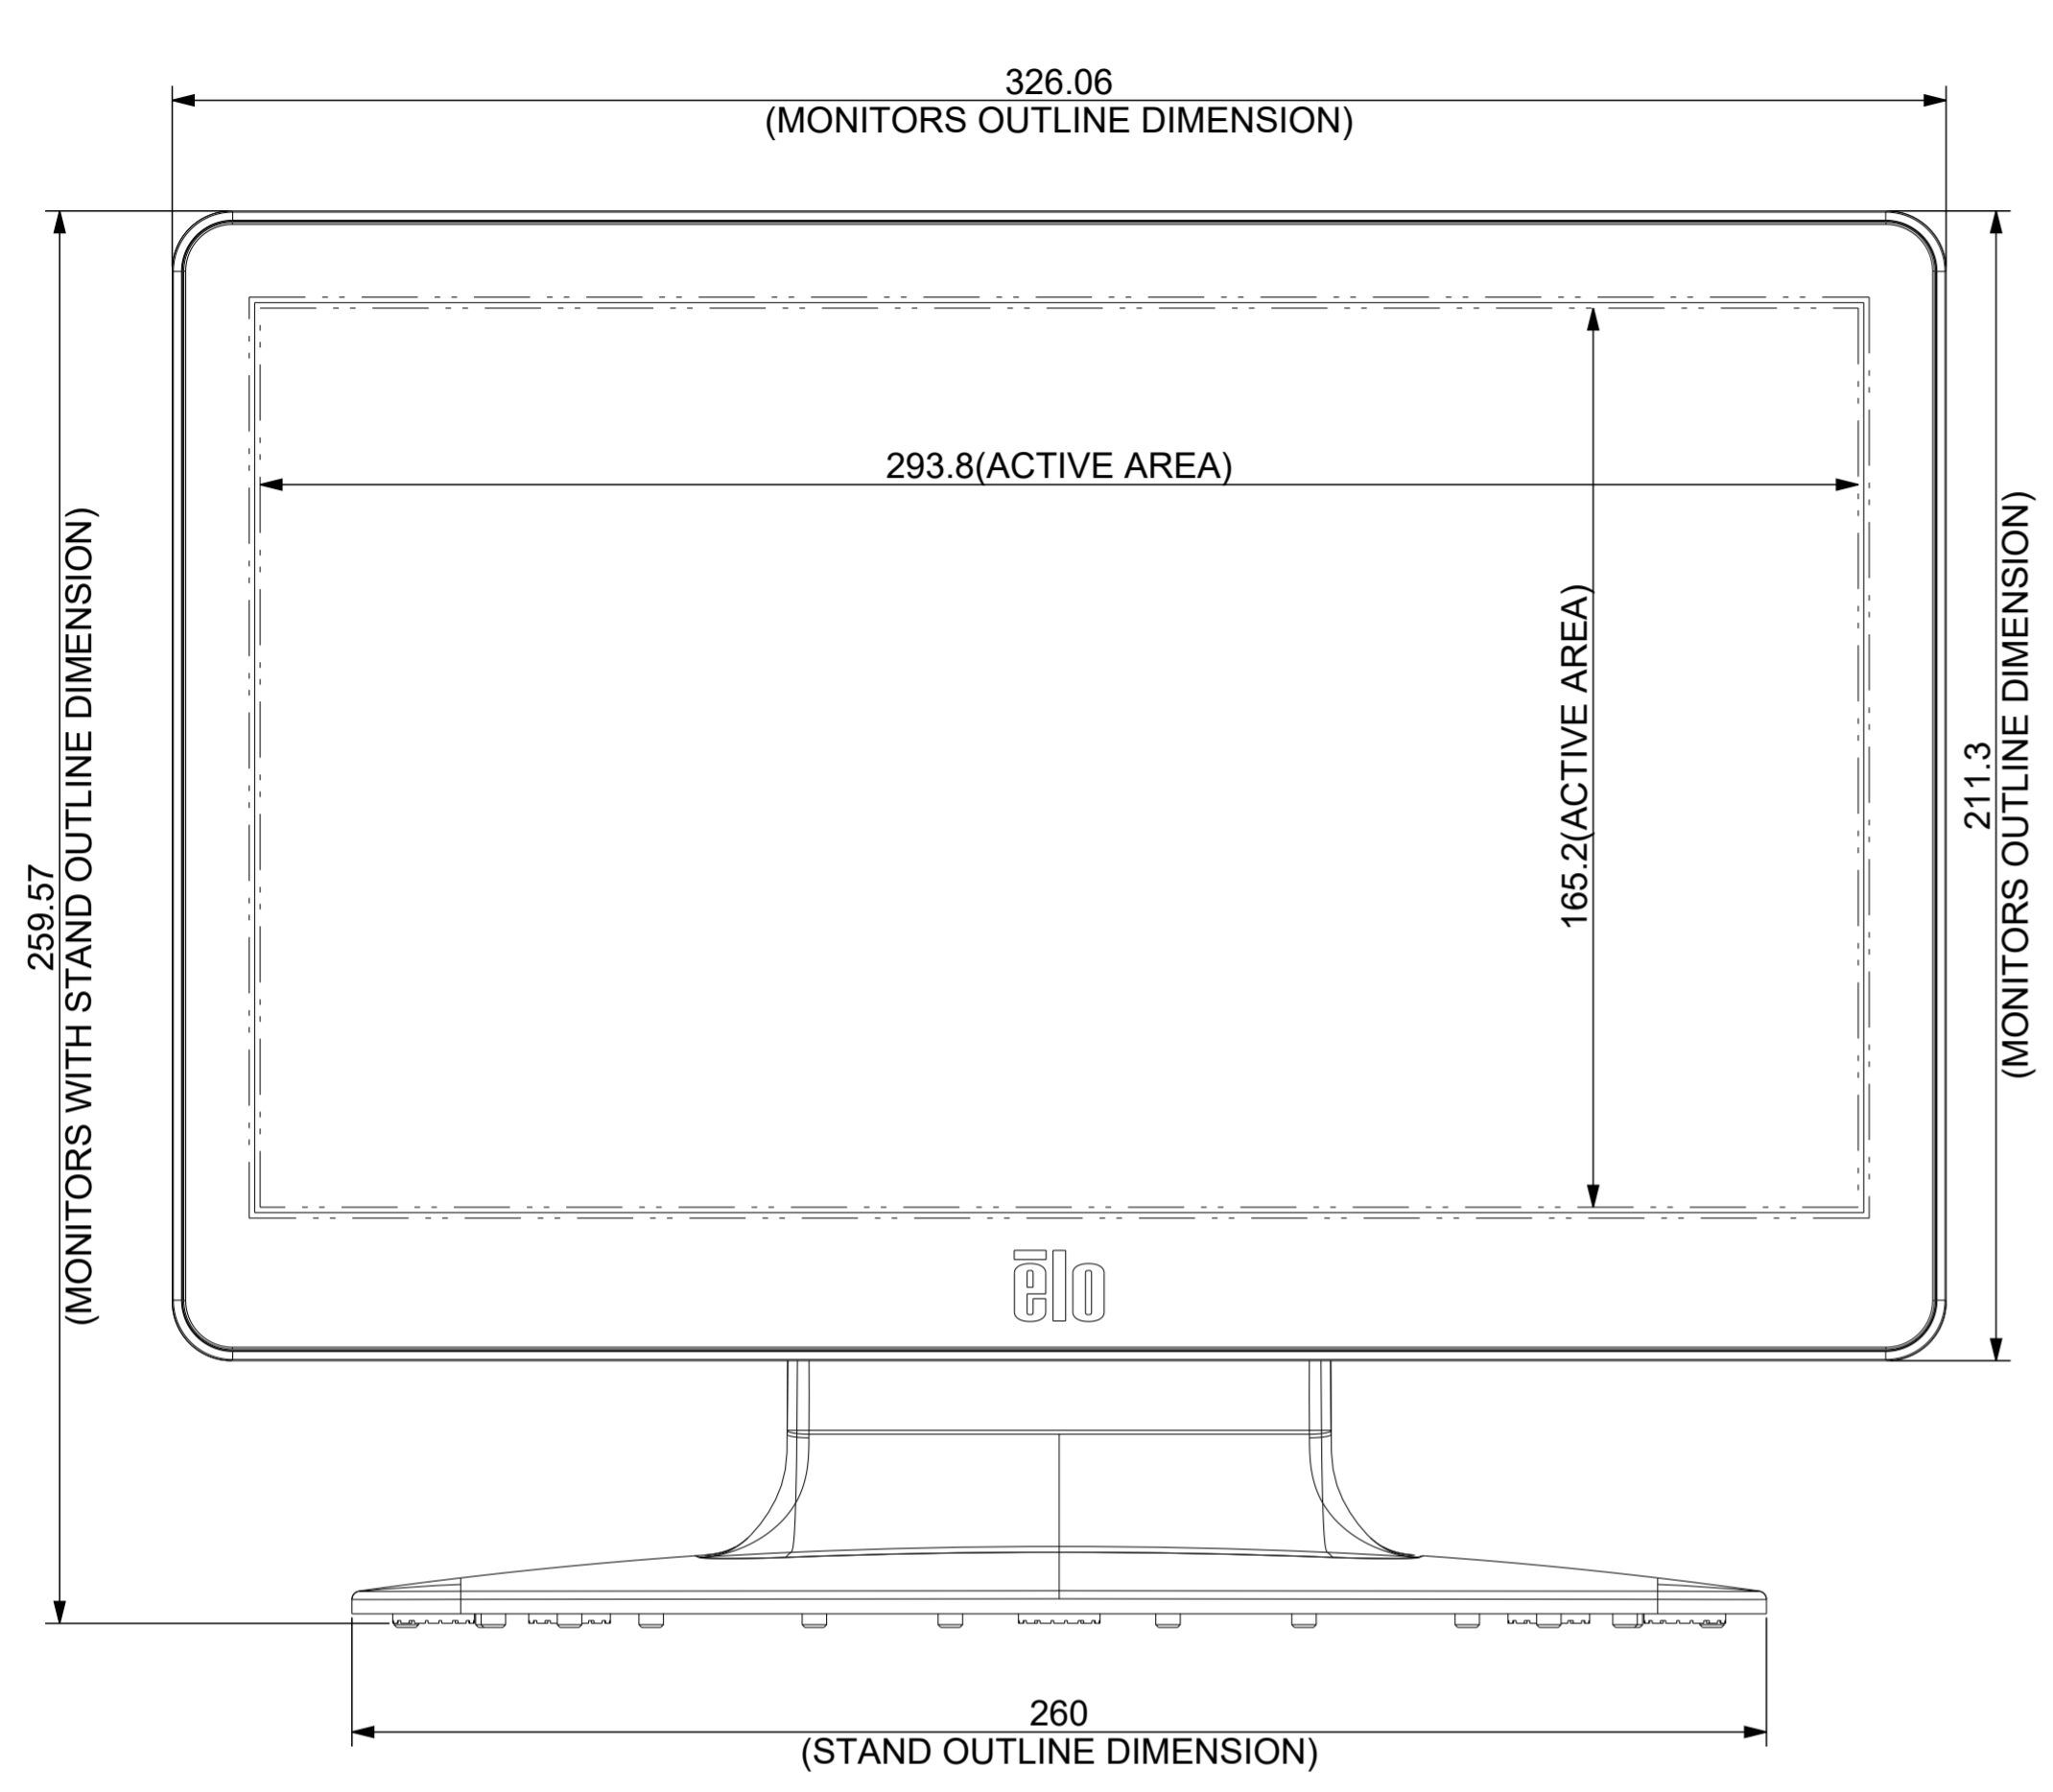

ELO BOLT-DOWN POLE MOUNTS

E047458
E047663
E047864

MOUNTING HOLES

ELO SHELF MOUNT

E043382

MOUNT OPTION FOR MADIX TYPE METAL SHELF

VESA MOUNT

ELO POLE-MOUNT

E045151

ELO-KIT-FLOOR STAND 5 FOOT

E048069

MOUNTING OPTION

DIMENSIONS ARE IN MILLIMETERS

MS601766

DATE: 09/15/15

REV: A

259.57
(MONITORS WITH STAND OUTLINE DIMENSION)

DIMENSIONS ARE IN MILLIMETERS

HERE IS PERIPHERALS INSTALLATION PLACE
(MORE DETAIL REFERENCE ACCESSORIES MANUAL)

STAND MOUNTING OPTION