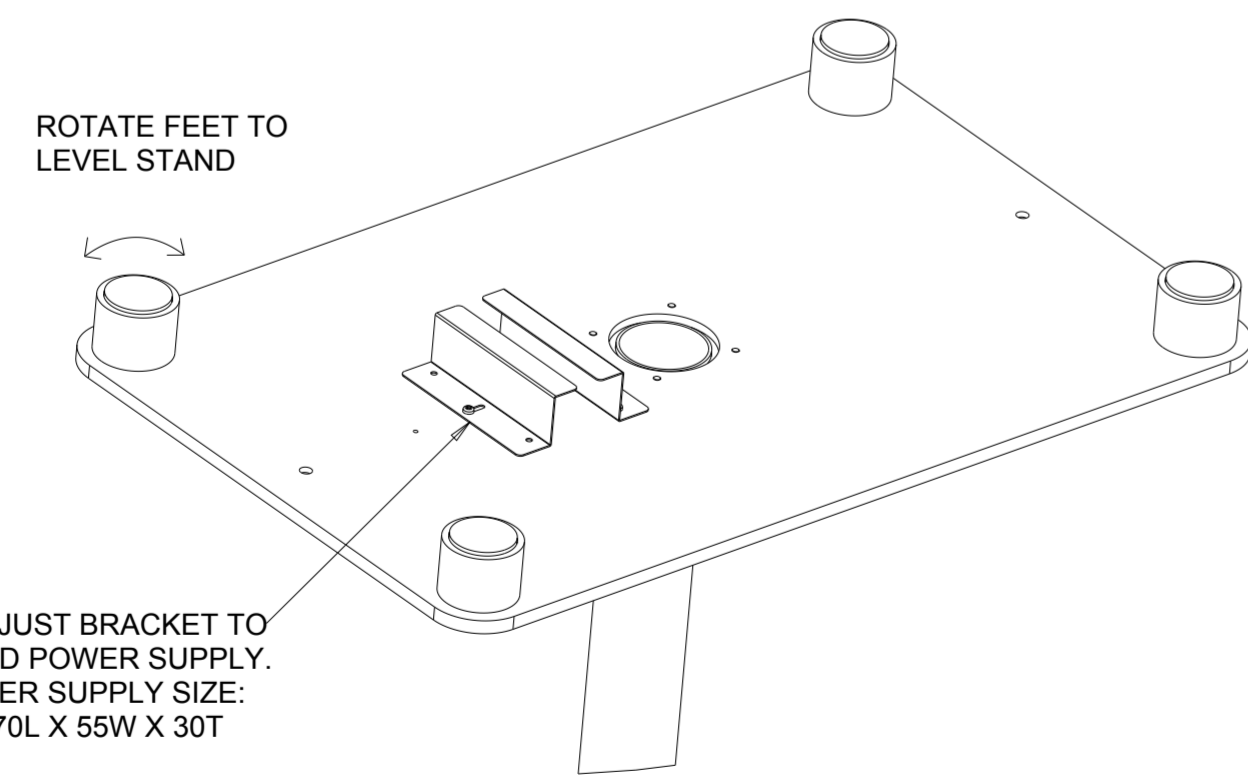

ELO BOLT-DOWN POLE MOUNTS

E047458
E047663
E047864

MOUNTING HOLES

ELO SHELF MOUNT

E043382

MOUNT OPTION FOR MADIX TYPE METAL SHELF

VESA MOUNT

ELO POLE-MOUNT

E045151

ELO-KIT-FLOOR STAND 5 FOOT

E048069

MOUNTING OPTION

DIMENSIONS ARE IN MILLIMETERS

MS601766

DATE: 09/15/15

REV: A

259.57
(MONITORS WITH STAND OUTLINE DIMENSION)

DIMENSIONS ARE IN MILLIMETERS

HERE IS PERIPHERALS INSTALLATION PLACE
(MORE DETAIL REFERENCE ACCESSORIES MANUAL)

STAND MOUNTING OPTION