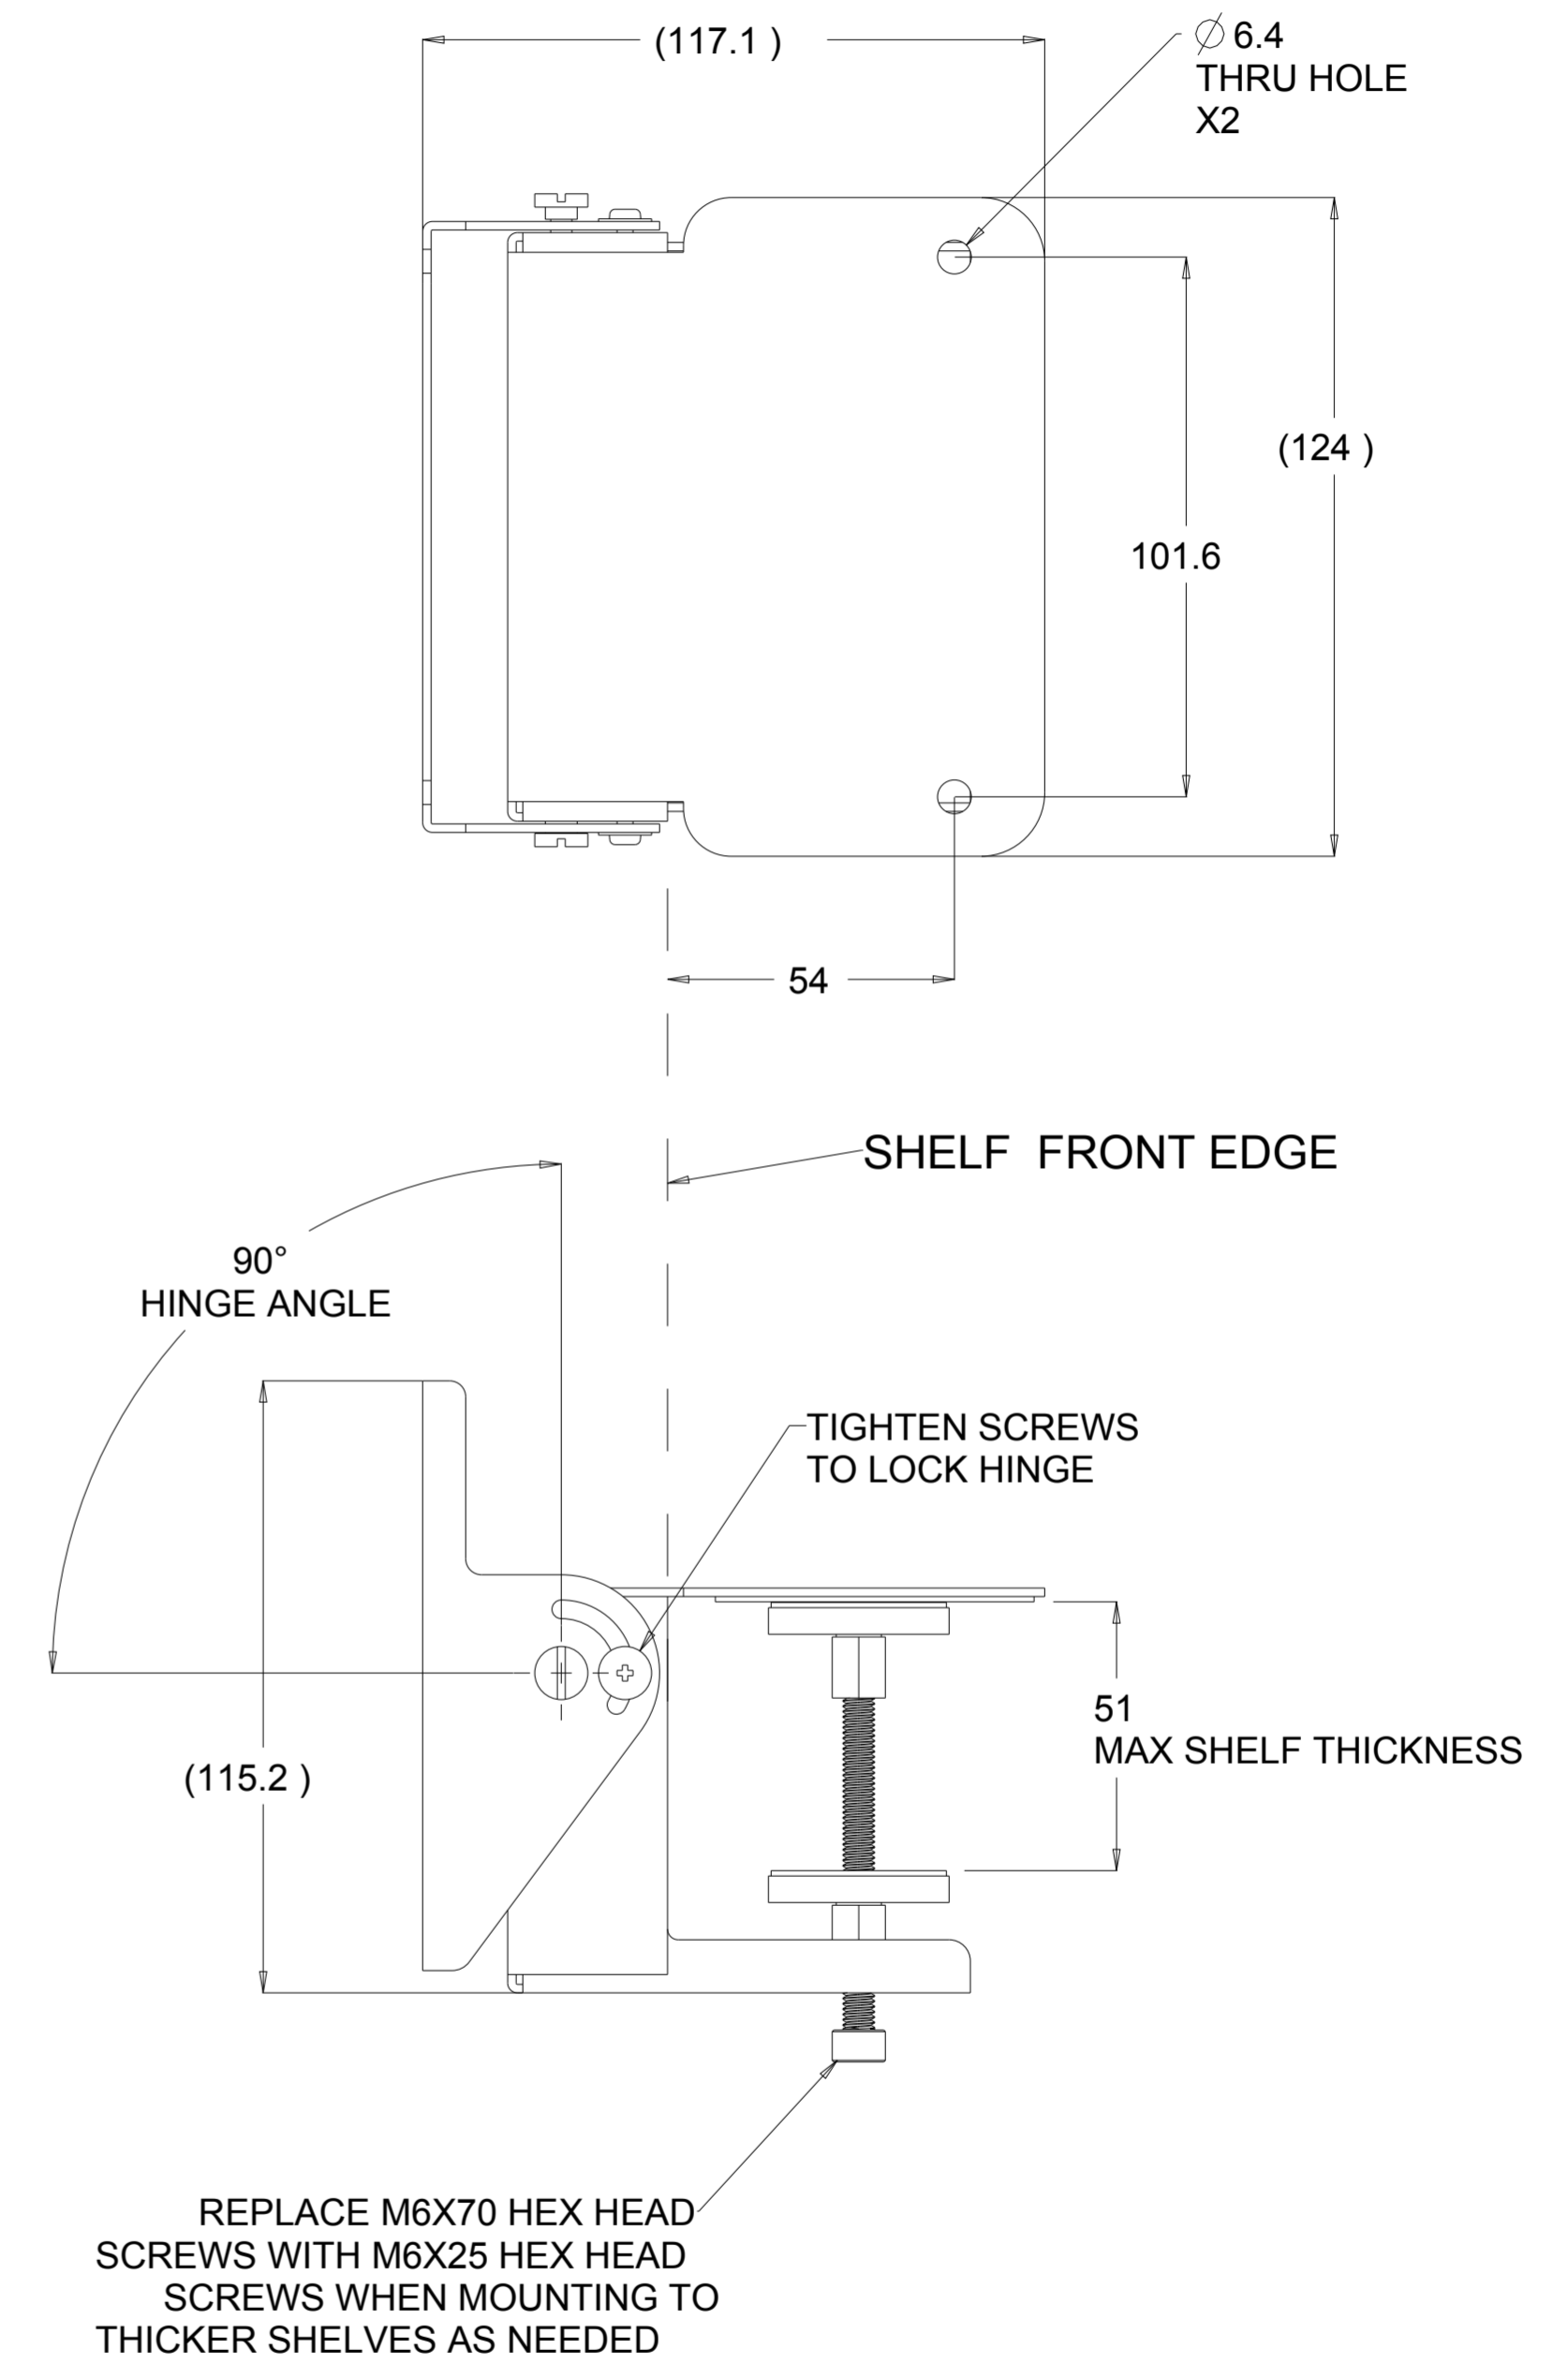

ELO BOLT-DOWN POLE MOUNTS

E047458
E047663
E047864

MOUNTING HOLES

ELO SHELF MOUNT

E043382

MOUNT OPTION FOR MADIX TYPE METAL SHELF

VESA MOUNT

ELO POLE-MOUNT

E045151

ELO-KIT-FLOOR STAND 5 FOOT

E048069

MOUNTING OPTION

DIMENSIONS ARE IN MILLIMETERS

MS601766

DATE: 09/15/15

REV: A

259.57
(MONITORS WITH STAND OUTLINE DIMENSION)

DIMENSIONS ARE IN MILLIMETERS

HERE IS PERIPHERALS INSTALLATION PLACE
(MORE DETAIL REFERENCE ACCESSORIES MANUAL)

STAND MOUNTING OPTION