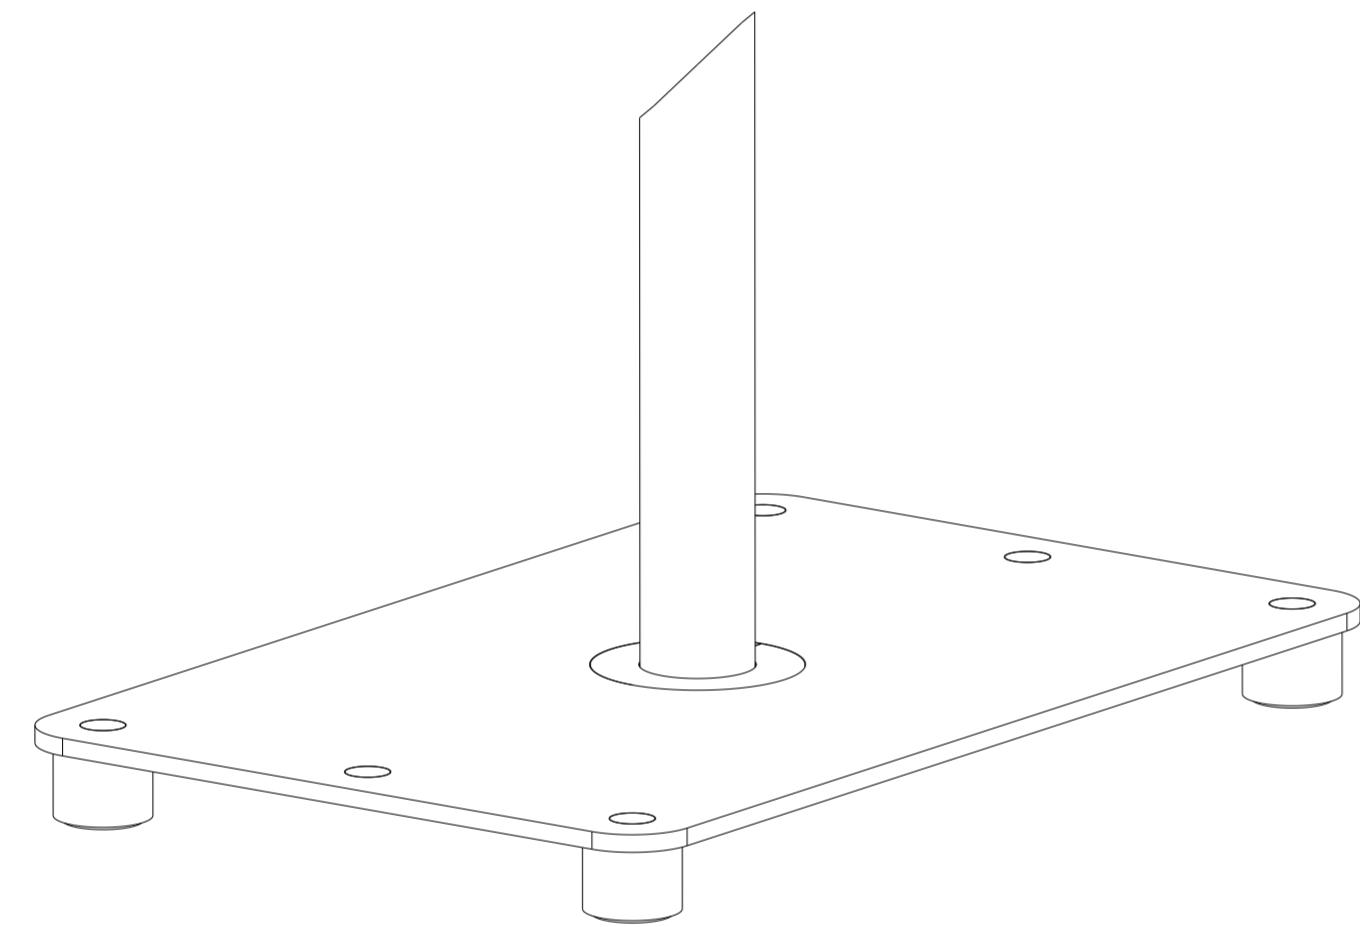

ELO BOLT-DOWN POLE MOUNTS

E047458
E047663
E047864

MOUNTING HOLES

ELO SHELF MOUNT

E043382

MOUNT OPTION FOR MADIX TYPE METAL SHELF

VESA MOUNT

ELO POLE-MOUNT

E045151

ELO-KIT-FLOOR STAND 5 FOOT

E048069

MOUNTING OPTION

DIMENSIONS ARE IN MILLIMETERS

MS601766

DATE: 09/15/15

REV: A

259.57
(MONITORS WITH STAND OUTLINE DIMENSION)

DIMENSIONS ARE IN MILLIMETERS

HERE IS PERIPHERALS INSTALLATION PLACE
(MORE DETAIL REFERENCE ACCESSORIES MANUAL)

STAND MOUNTING OPTION