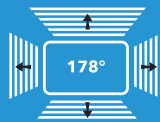

Wide Viewing Angle